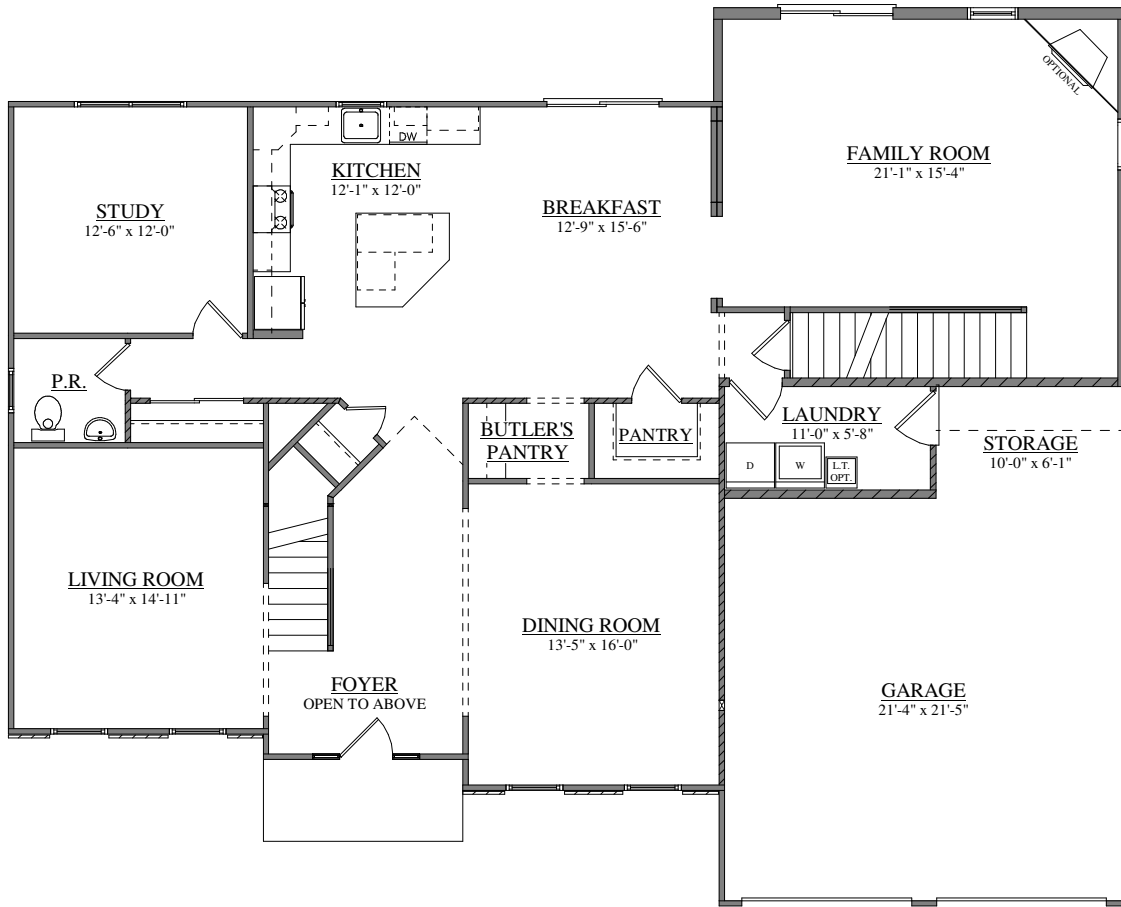

FRONT ELEVATION
FORINO - CONCORD - STANDARD CLASSIC
 3724 SQ. FT.

FRONT ELEVATION
FORINO - CONCORD - OPTION "A"
 3724 SQ. FT.

FIRST FLOOR PLAN
FORINO - CONCORD

SECOND FLOOR PLAN
FORINO - CONCORD