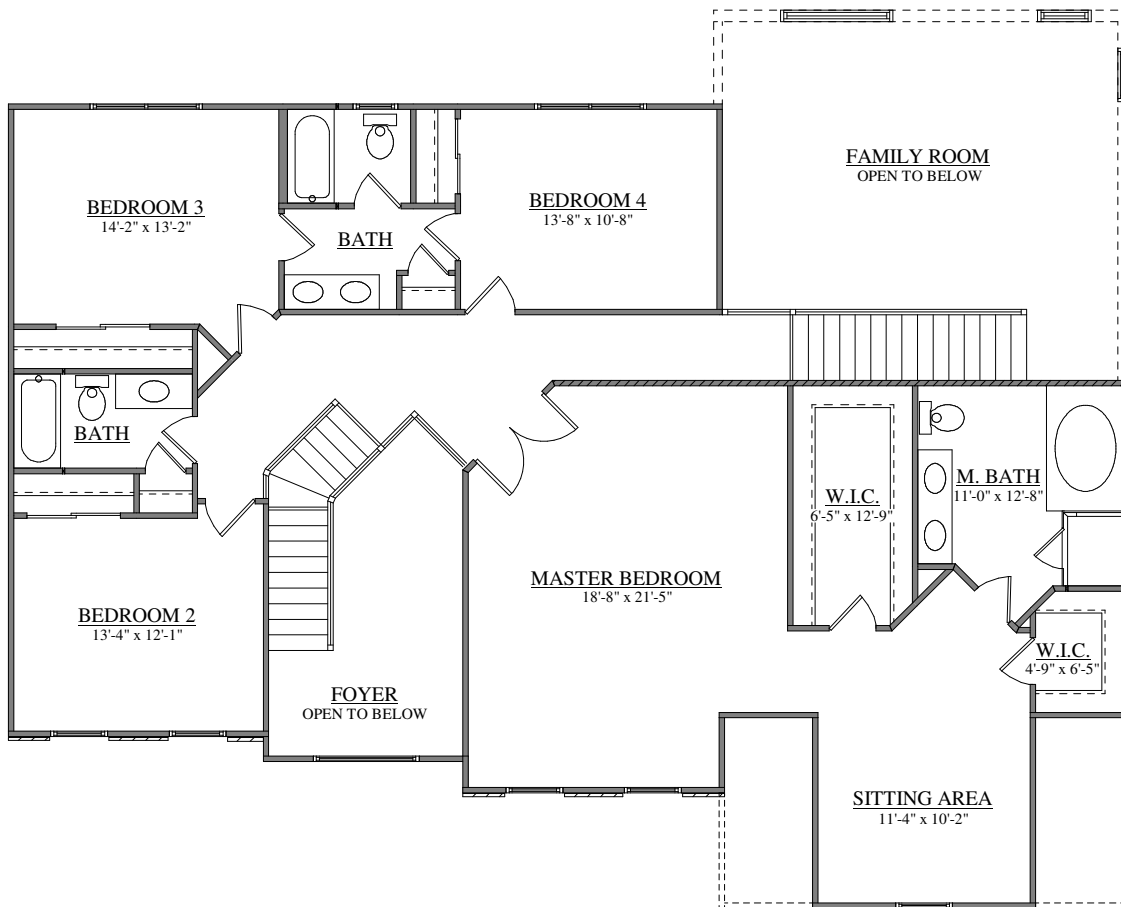

FRONT ELEVATION
FORINO - CONCORD - STANDARD CLASSIC
 3724 SQ. FT.

FRONT ELEVATION
FORINO - CONCORD - OPTION "A"
 3724 SQ. FT.

FIRST FLOOR PLAN
FORINO - CONCORD

SECOND FLOOR PLAN
FORINO - CONCORD