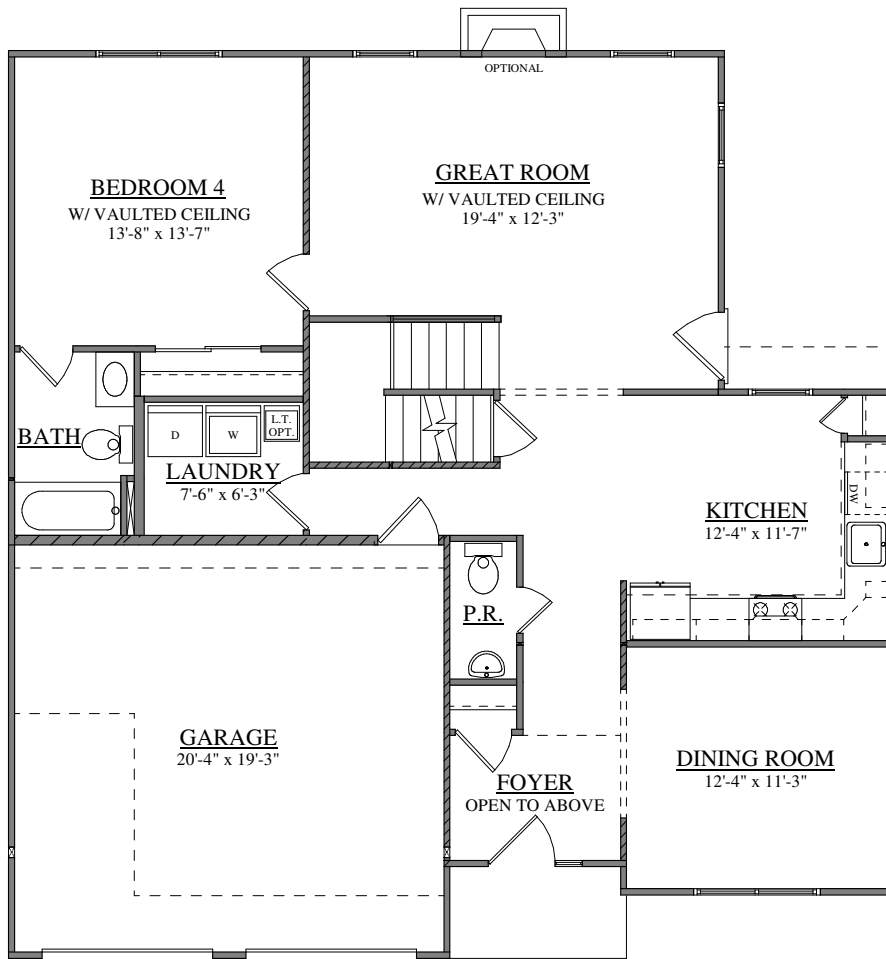

FRONT ELEVATION
FORINO - IOWA II - STANDARD CLASSIC
2219 SQ. FT.

FRONT ELEVATION
FORINO - IOWA II - OPTION "A"
2219 SQ. FT.

FIRST FLOOR PLAN
FORINO - IOWA II

SECOND FLOOR PLAN
FORINO - IOWA II