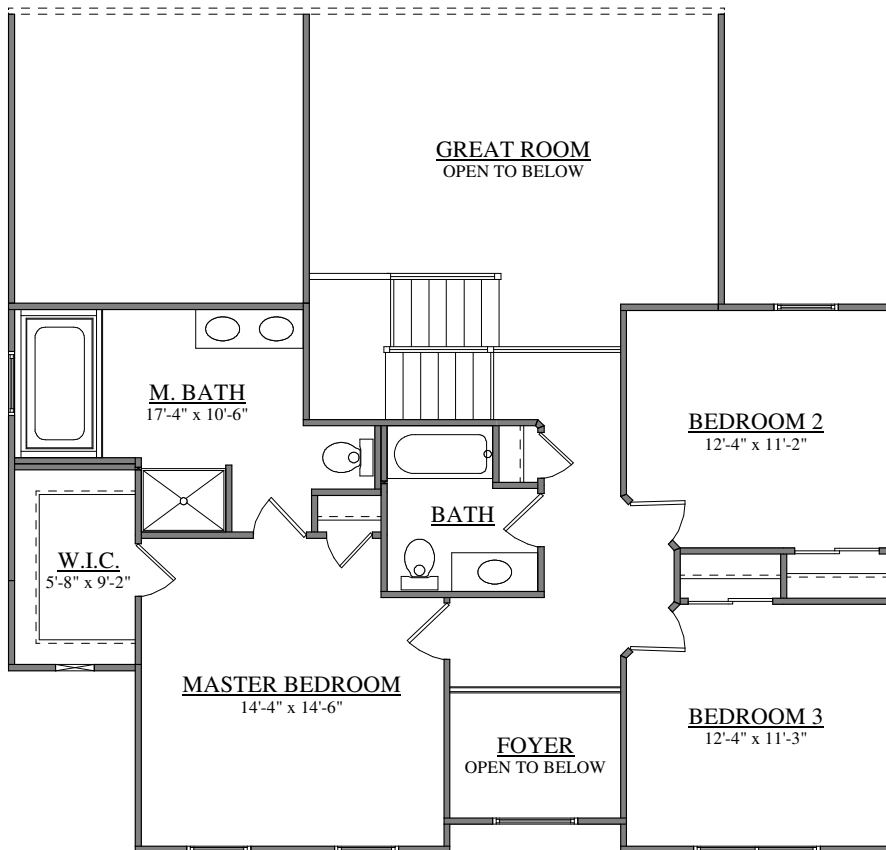

FRONT ELEVATION
FORINO - IOWA II - STANDARD CLASSIC
2219 SQ. FT.

FRONT ELEVATION
FORINO - IOWA II - OPTION "A"
2219 SQ. FT.

FIRST FLOOR PLAN
FORINO - IOWA II

SECOND FLOOR PLAN
FORINO - IOWA II