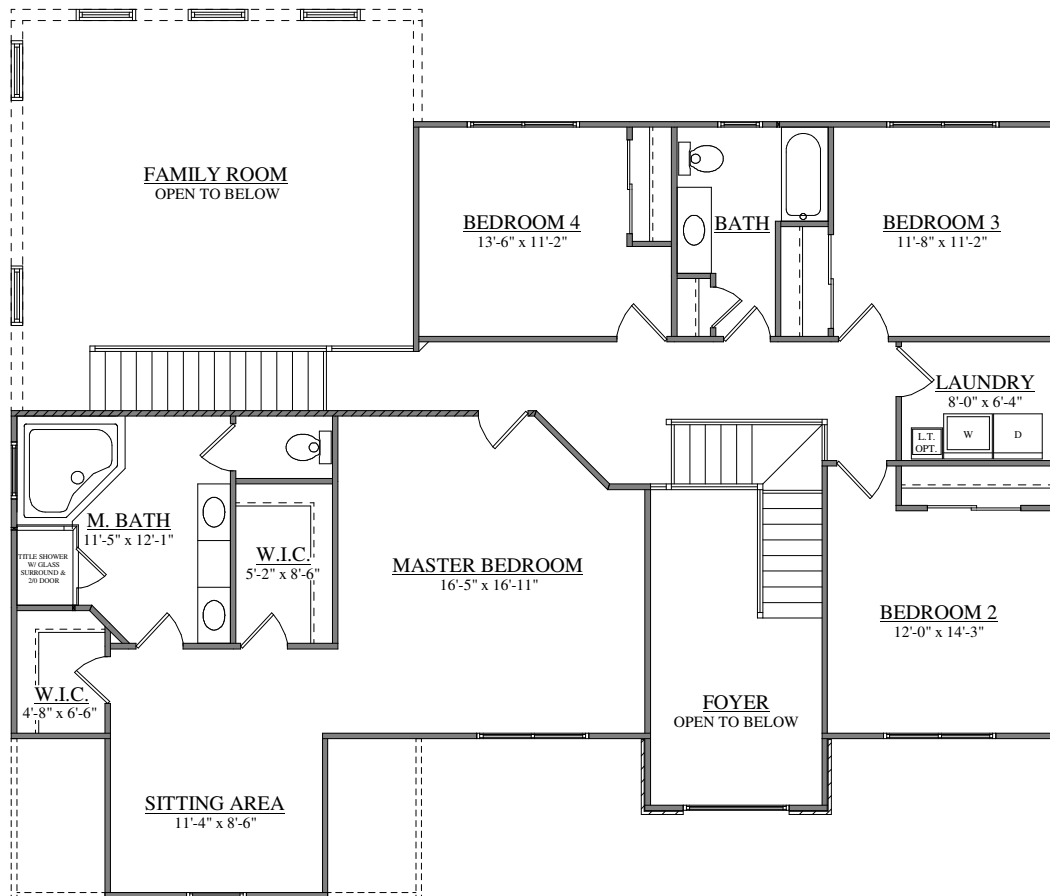

FRONT ELEVATION
 FORINO - KENNEDY II - STANDARD CLASSIC
 3338 SQ. FT.

FRONT ELEVATION
 FORINO - KENNEDY II - OPTION "A"
 3338 SQ. FT.

FIRST FLOOR PLAN
FORINO - KENNEDY II

SECOND FLOOR PLAN
FORINO - KENNEDY II