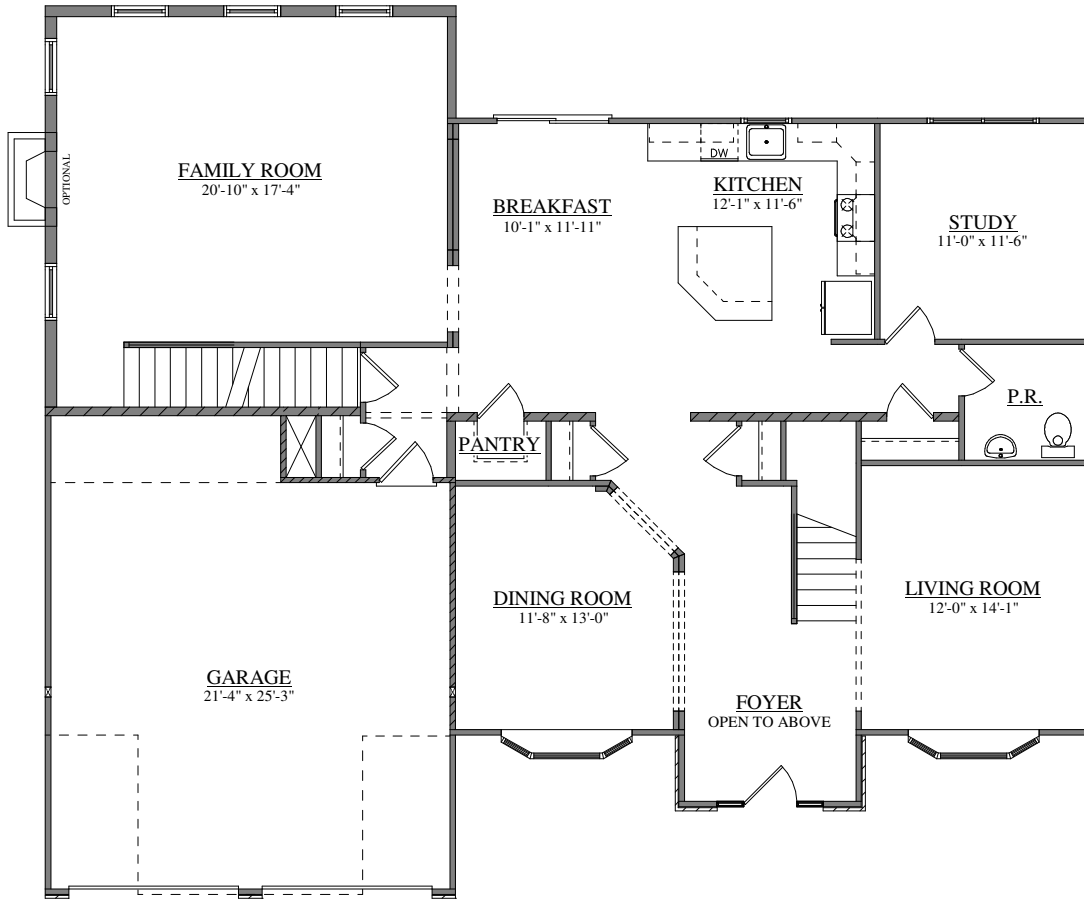

FRONT ELEVATION
 FORINO - KENNEDY II - STANDARD CLASSIC
 3338 SQ. FT.

FRONT ELEVATION
 FORINO - KENNEDY II - OPTION "A"
 3338 SQ. FT.

FIRST FLOOR PLAN
FORINO - KENNEDY II

SECOND FLOOR PLAN
FORINO - KENNEDY II