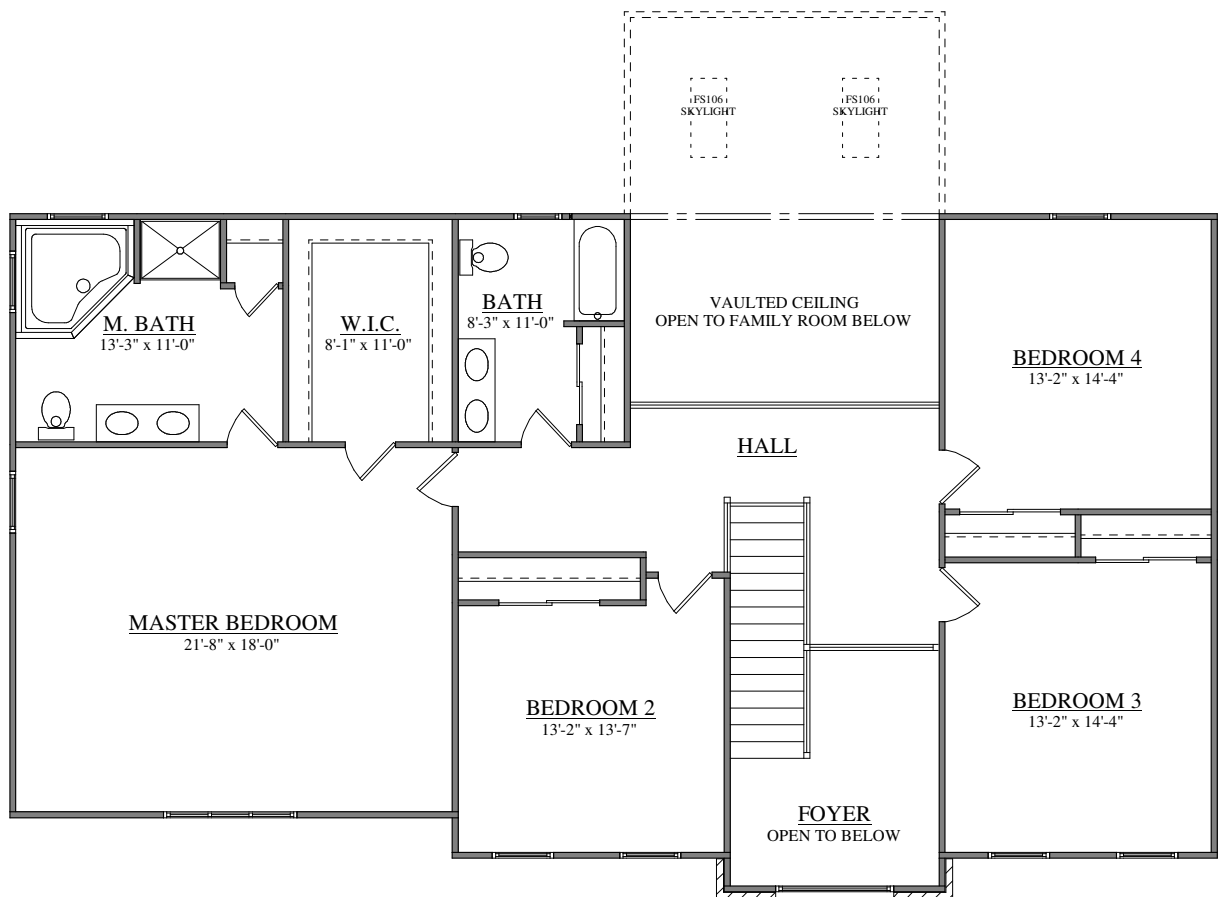

FRONT ELEVATION
FORINO - LONG ISLAND - STANDARD CLASSIC
 3492 SQ. FT.

FRONT ELEVATION
FORINO - LONG ISLAND - OPTION "A"
 3492 SQ. FT.

FIRST FLOOR PLAN
FORINO - LONG ISLAND

SECOND FLOOR PLAN
FORINO - LONG ISLAND