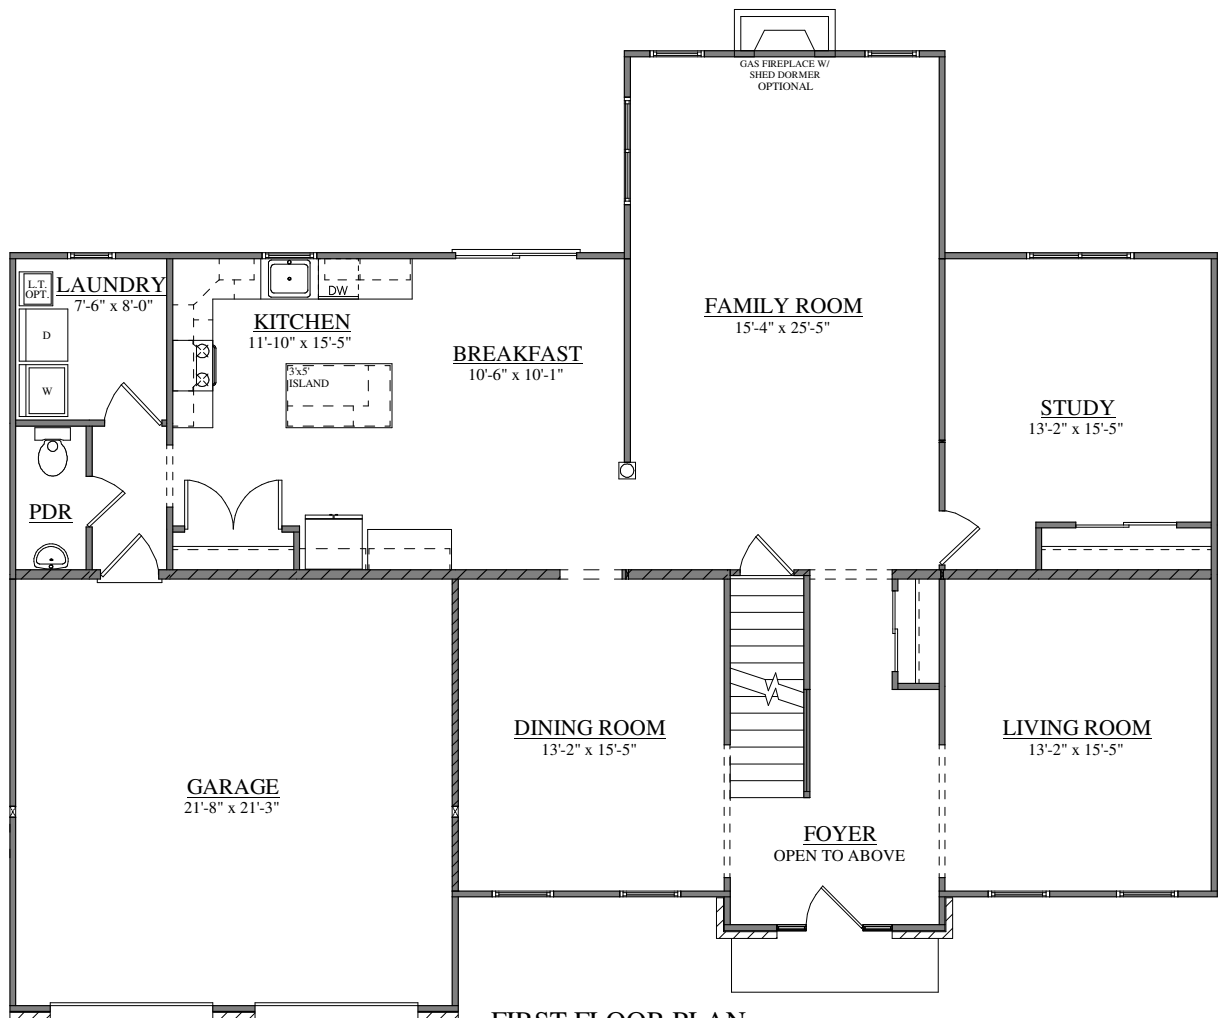

FRONT ELEVATION
FORINO - LONG ISLAND - STANDARD CLASSIC
 3492 SQ. FT.

FRONT ELEVATION
FORINO - LONG ISLAND - OPTION "A"
 3492 SQ. FT.

FIRST FLOOR PLAN
FORINO - LONG ISLAND

SECOND FLOOR PLAN
FORINO - LONG ISLAND