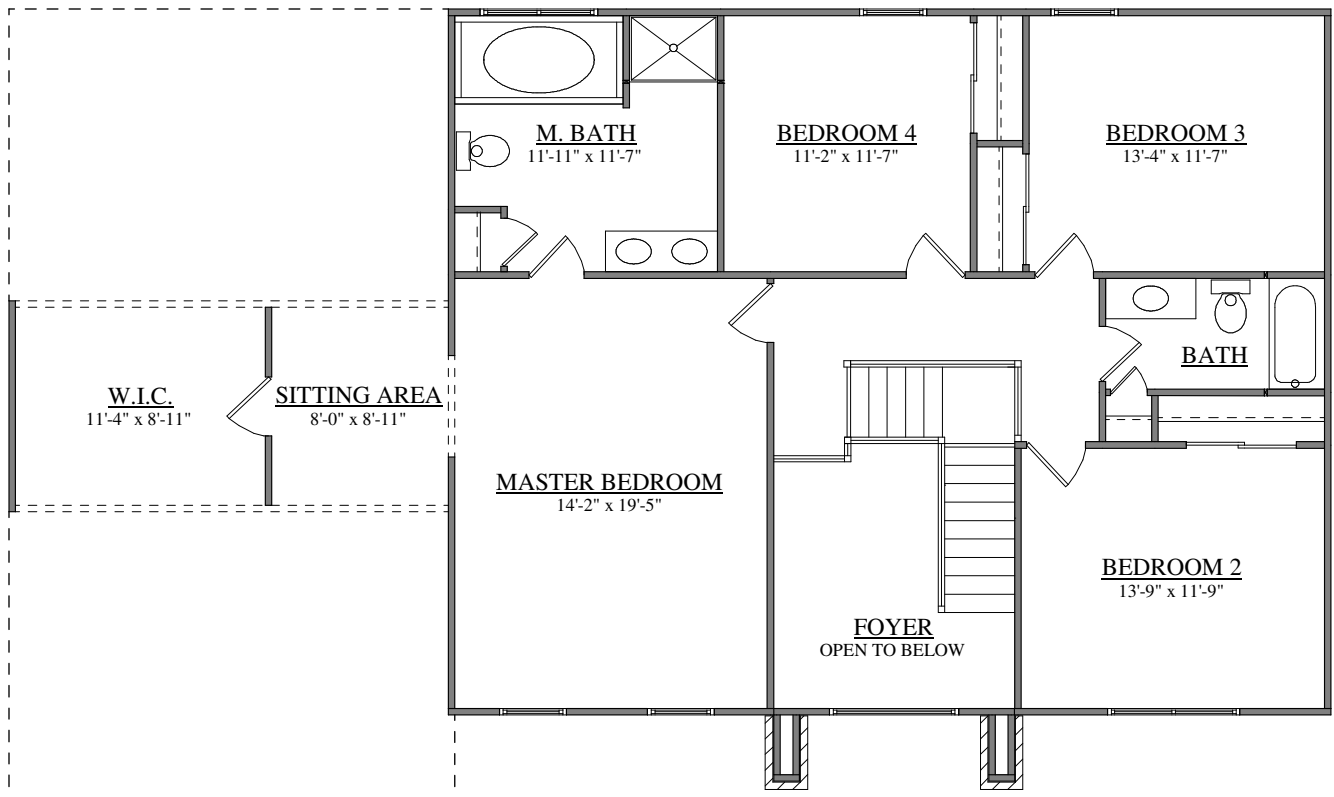

FRONT ELEVATION
 FORINO - MAINE - STANDARD CLASSIC
 3061 SQ. FT.

FRONT ELEVATION
 FORINO - MAINE - OPTION "A"
 3061 SQ. FT.

FIRST FLOOR PLAN
FORINO - MAINE

SECOND FLOOR PLAN
FORINO - MAINE