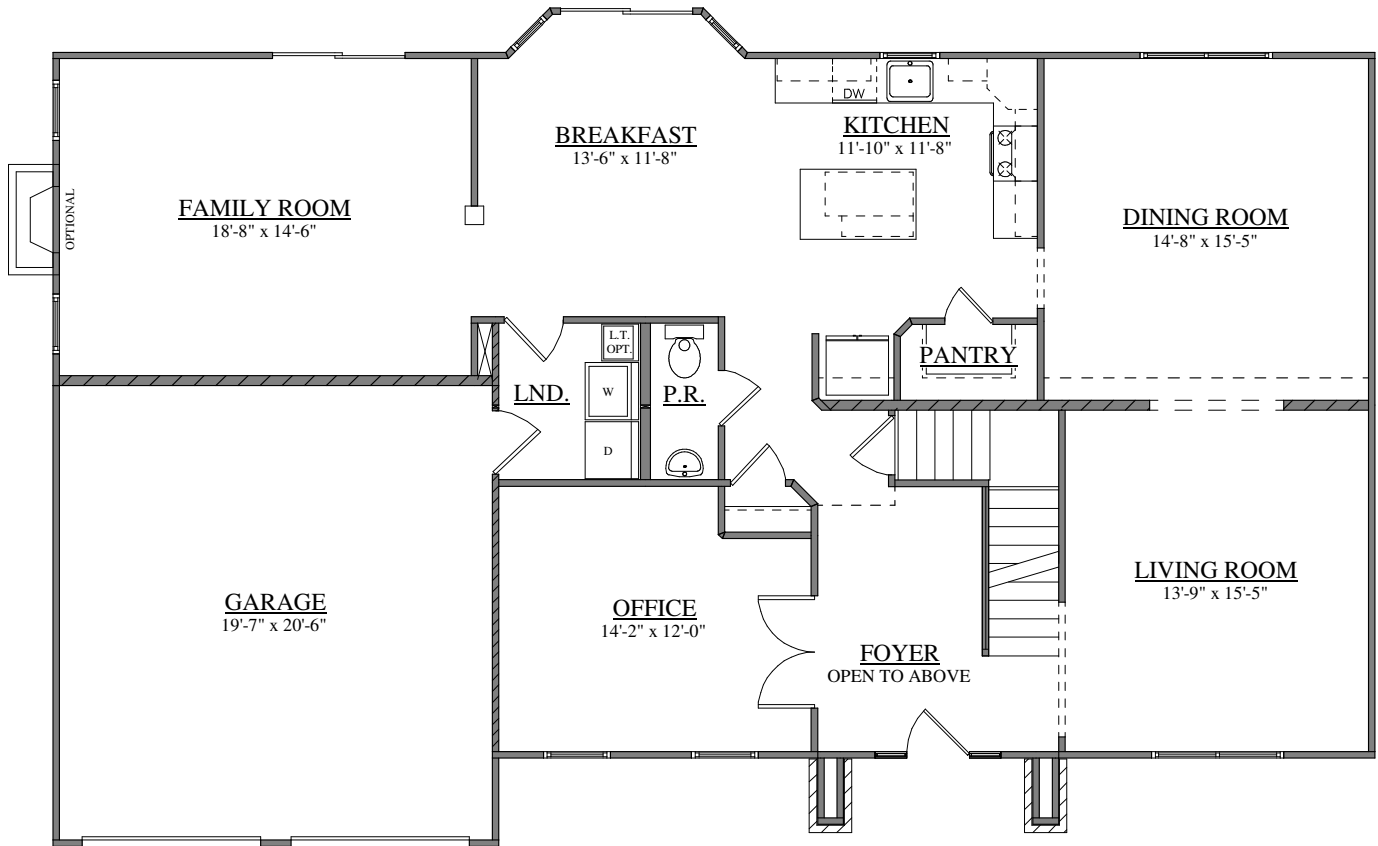

FRONT ELEVATION
 FORINO - MAINE - STANDARD CLASSIC
 3061 SQ. FT.

FRONT ELEVATION
 FORINO - MAINE - OPTION "A"
 3061 SQ. FT.

FIRST FLOOR PLAN
FORINO - MAINE

SECOND FLOOR PLAN
FORINO - MAINE