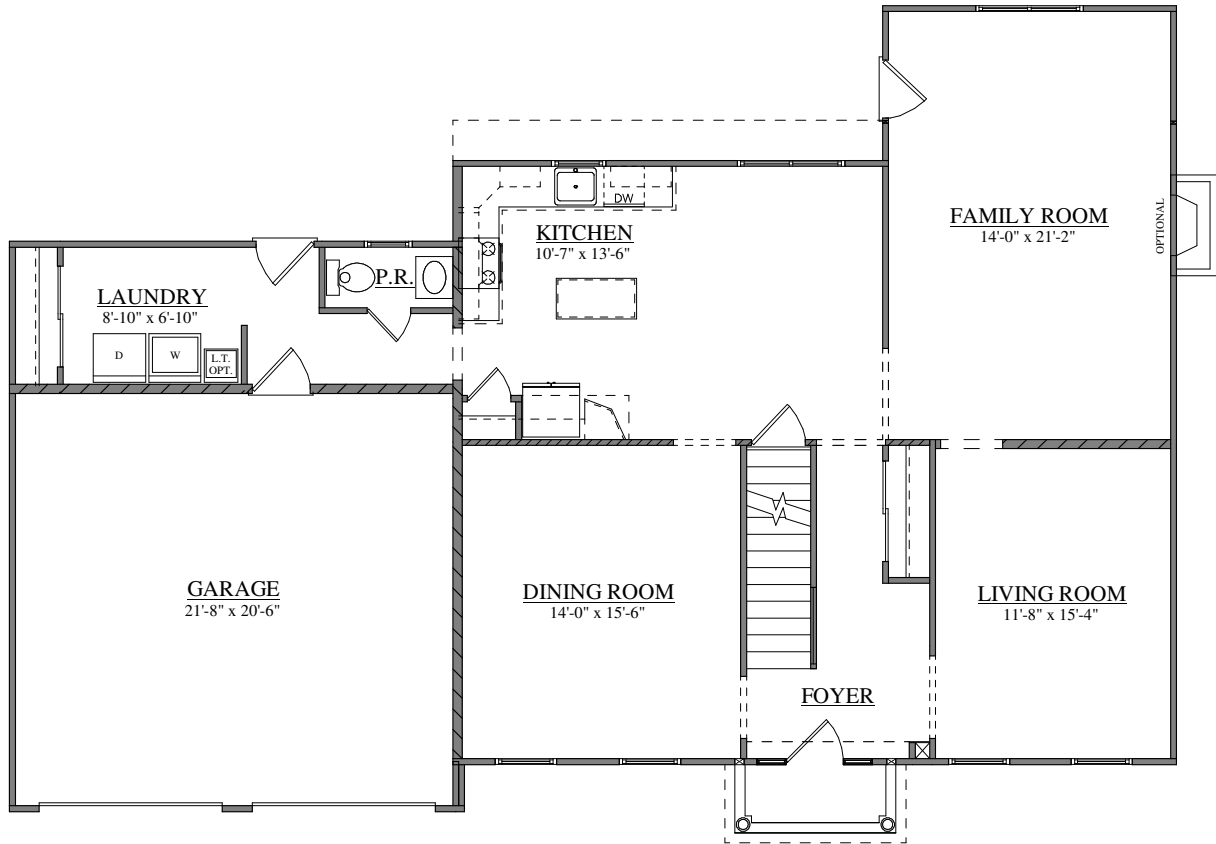

FRONT ELEVATION
 FORINO - MICHIGAN III - STANDARD CLASSIC
 2709 SQ. FT.

FRONT ELEVATION
 FORINO - MICHIGAN III - OPTION "A"
 2709 SQ. FT.

FIRST FLOOR PLAN
FORINO - MICHIGAN III

SECOND FLOOR PLAN
FORINO - MICHIGAN III