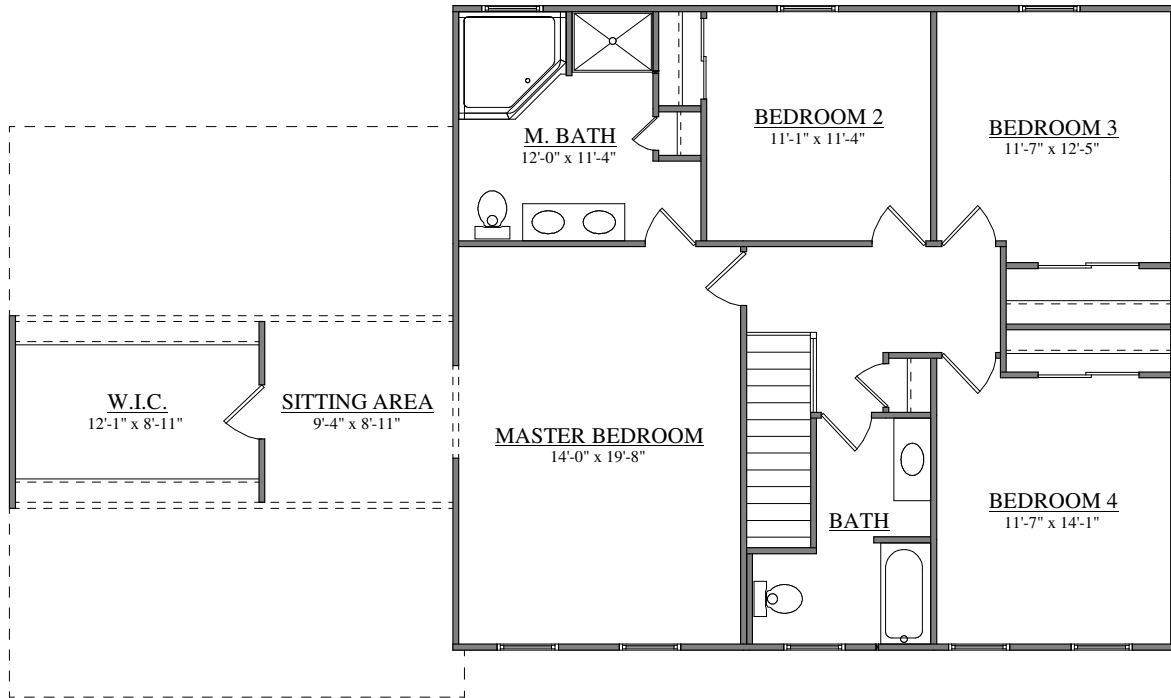

FRONT ELEVATION
 FORINO - MICHIGAN III - STANDARD CLASSIC
 2709 SQ. FT.

FRONT ELEVATION
 FORINO - MICHIGAN III - OPTION "A"
 2709 SQ. FT.

FIRST FLOOR PLAN
FORINO - MICHIGAN III

SECOND FLOOR PLAN
FORINO - MICHIGAN III