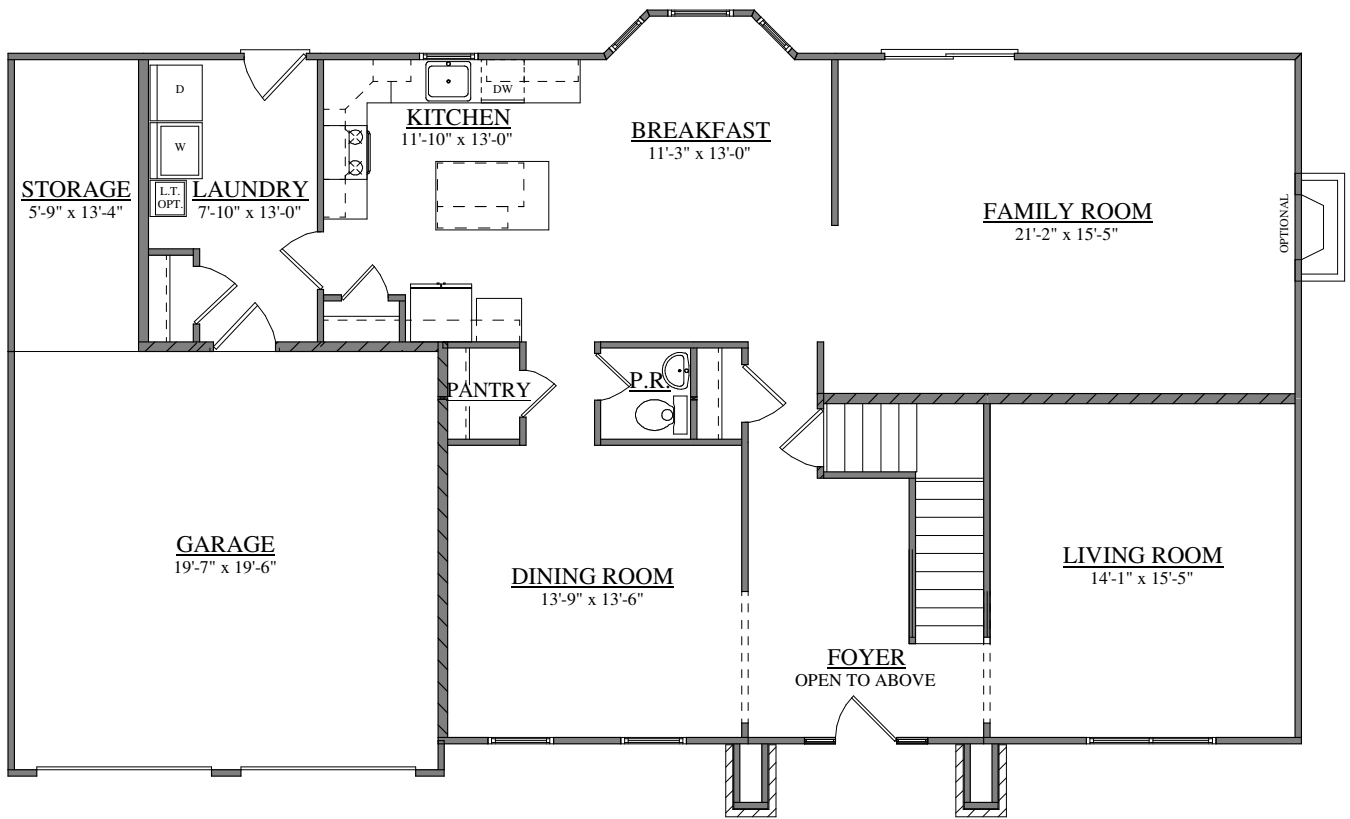

FRONT ELEVATION
FORINO - MINNESOTA II - STANDARD CLASSIC
 2949 SQ. FT.

FRONT ELEVATION
FORINO - MINNESOTA II - OPTION "A"
 2949 SQ. FT.

FIRST FLOOR PLAN
FORINO - MINNESOTA II

SECOND FLOOR PLAN
FORINO - MINNESOTA II