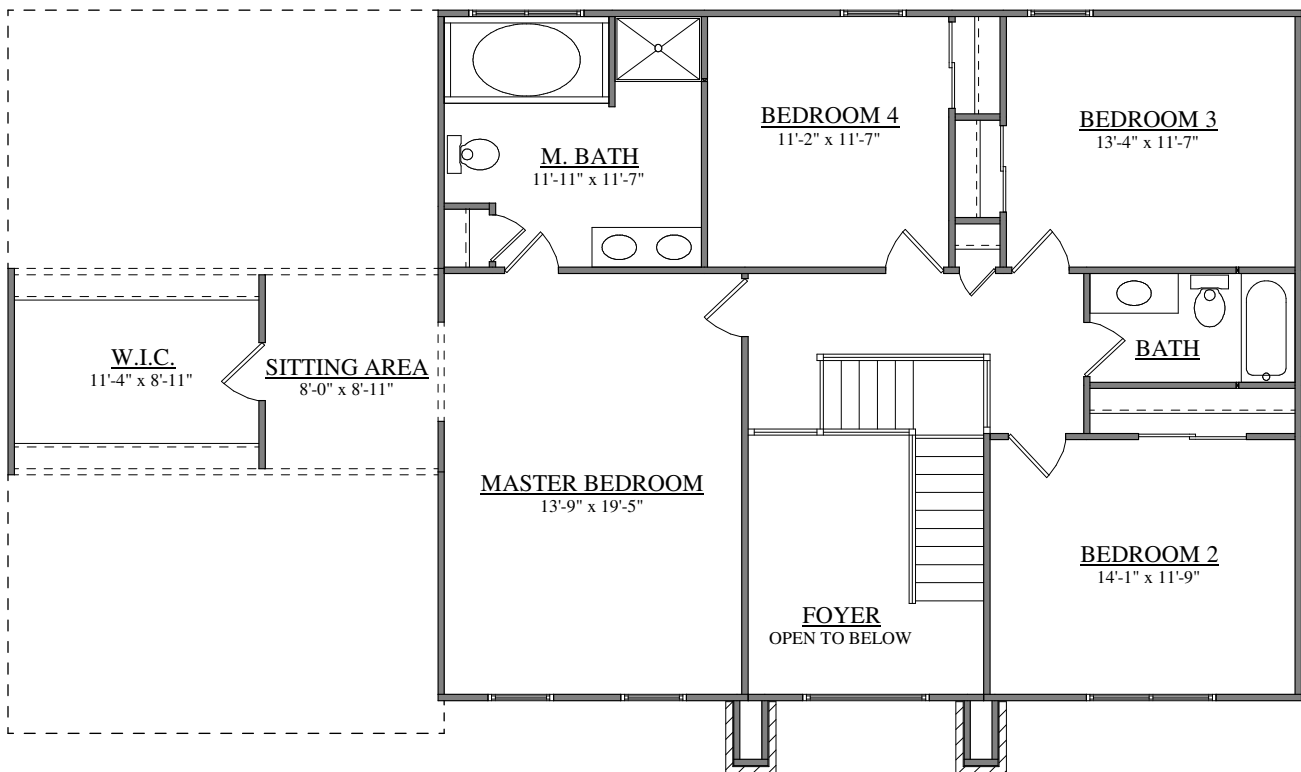

FRONT ELEVATION
FORINO - MINNESOTA II - STANDARD CLASSIC
 2949 SQ. FT.

FRONT ELEVATION
FORINO - MINNESOTA II - OPTION "A"
 2949 SQ. FT.

FIRST FLOOR PLAN
FORINO - MINNESOTA II

SECOND FLOOR PLAN
FORINO - MINNESOTA II