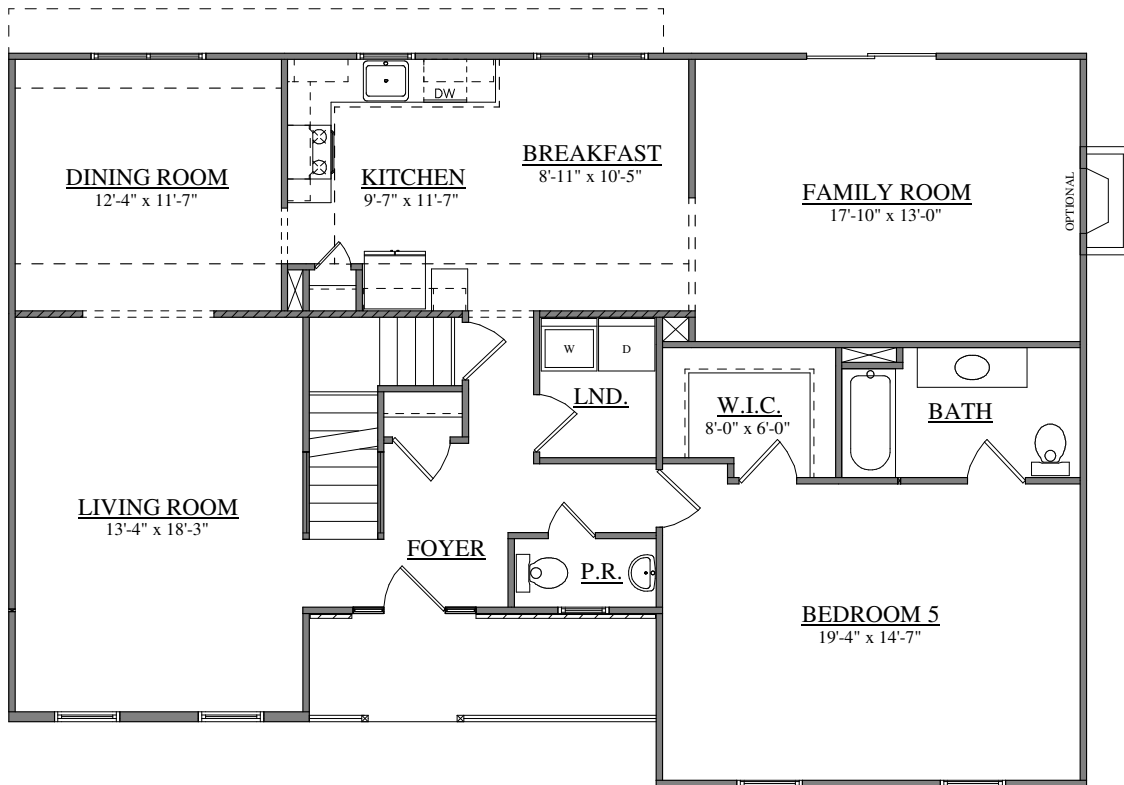

FRONT ELEVATION
FORINO - NEBRASKA B.E. - STANDARD CLASSIC
 2705 SQ. FT.

FRONT ELEVATION
FORINO - NEBRASKA B.E. - OPTION "A"
 2705 SQ. FT.

FIRST FLOOR PLAN
FORINO - NEBRASKA B.E.

SECOND FLOOR PLAN
FORINO - NEBRASKA B.E.