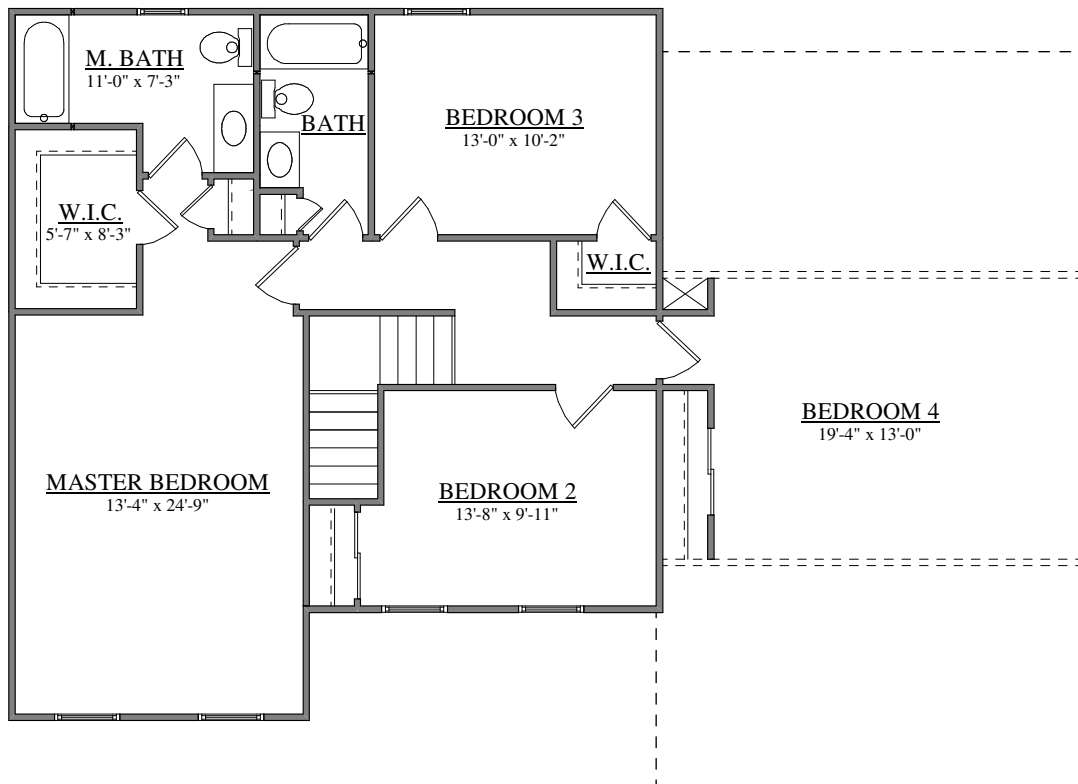

FRONT ELEVATION
FORINO - NEBRASKA B.E. - STANDARD CLASSIC
 2705 SQ. FT.

FRONT ELEVATION
FORINO - NEBRASKA B.E. - OPTION "A"
 2705 SQ. FT.

FIRST FLOOR PLAN
FORINO - NEBRASKA B.E.

SECOND FLOOR PLAN
FORINO - NEBRASKA B.E.