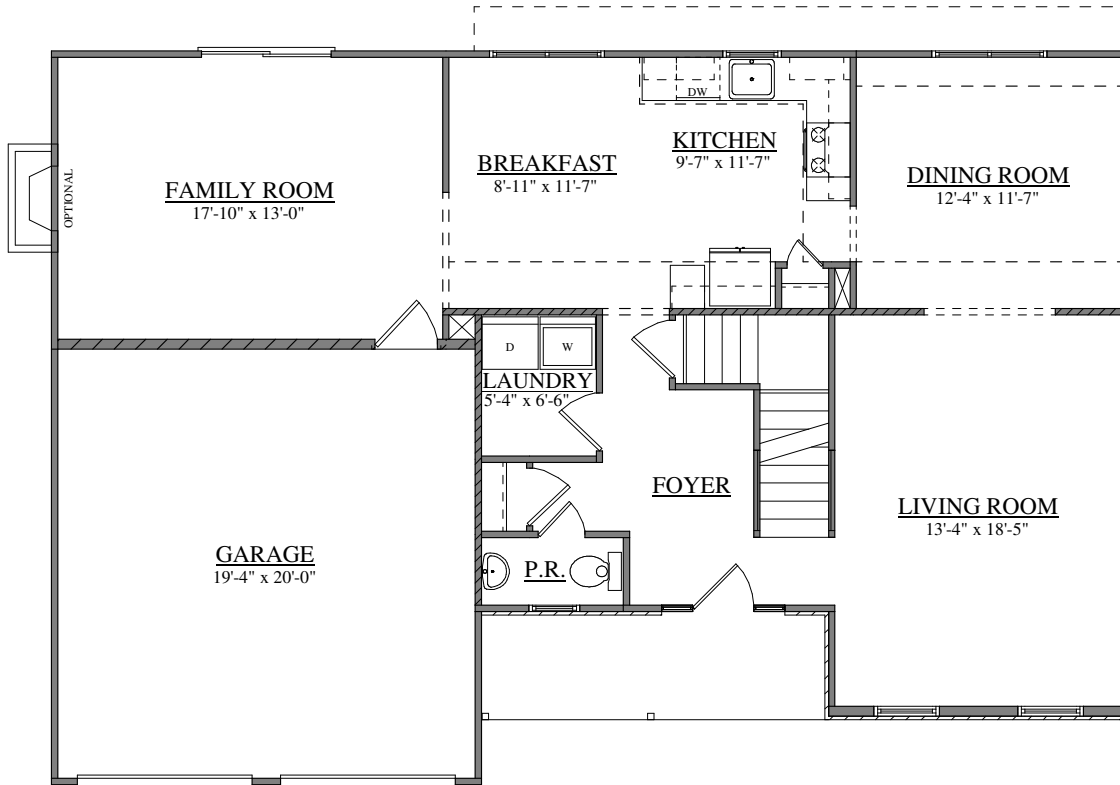

FRONT ELEVATION
FORINO - NEBRASKA II - STANDARD CLASSIC
 2303 SQ. FT.

FRONT ELEVATION
FORINO - NEBRASKA II - OPTION "A"
 2303 SQ. FT.

FIRST FLOOR PLAN
FORINO - NEBRASKA II

SECOND FLOOR PLAN
FORINO - NEBRASKA II