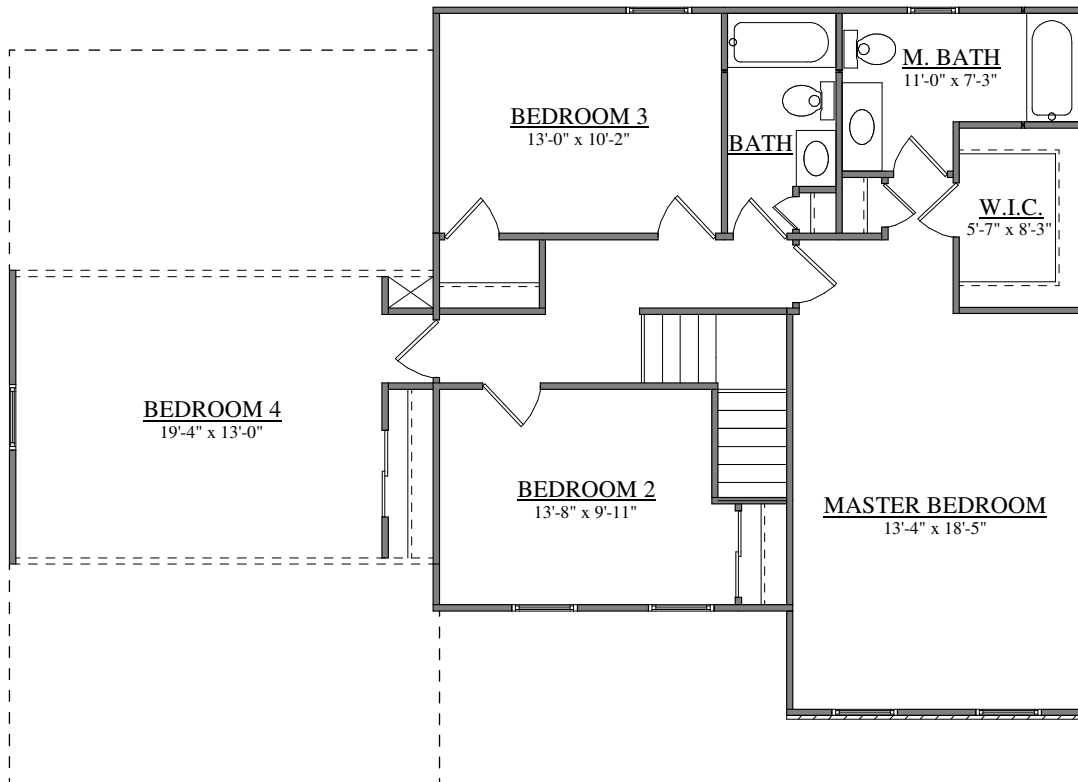

FRONT ELEVATION
FORINO - NEBRASKA II - STANDARD CLASSIC
 2303 SQ. FT.

FRONT ELEVATION
FORINO - NEBRASKA II - OPTION "A"
 2303 SQ. FT.

FIRST FLOOR PLAN
FORINO - NEBRASKA II

SECOND FLOOR PLAN
FORINO - NEBRASKA II