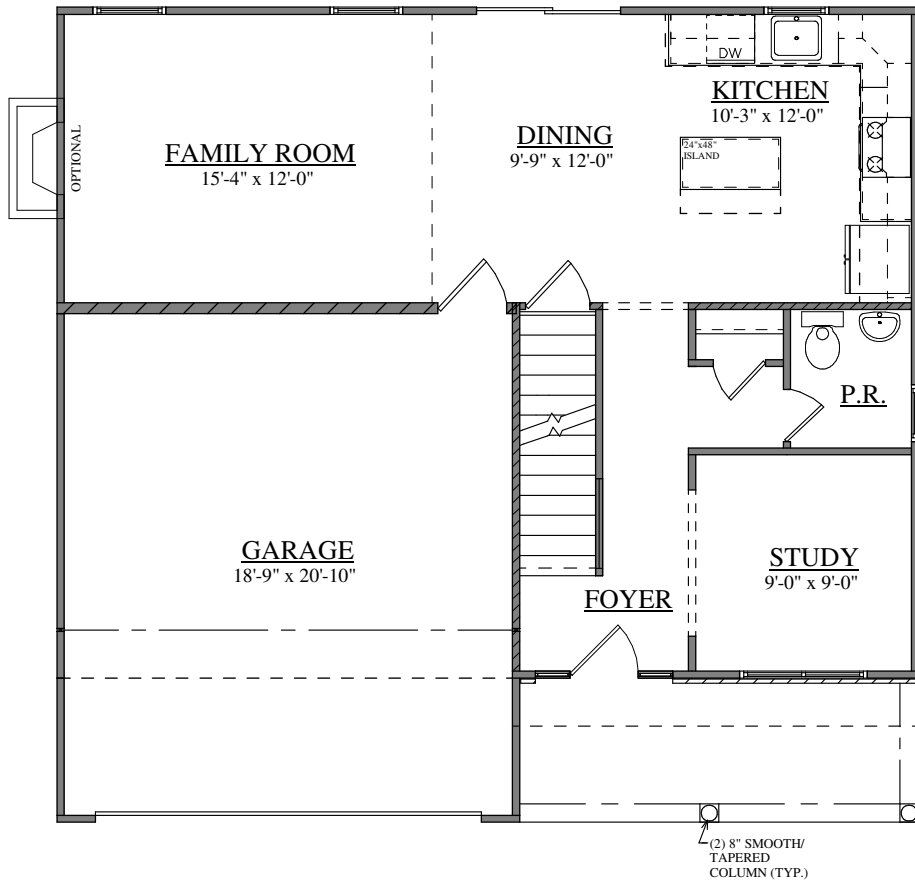

FRONT ELEVATION
FORINO - RICHMOND - CLASSIC
1752 SQ. FT.

FIRST FLOOR PLAN
FORINO - RICHMOND

SECOND FLOOR PLAN
FORINO - RICHMOND