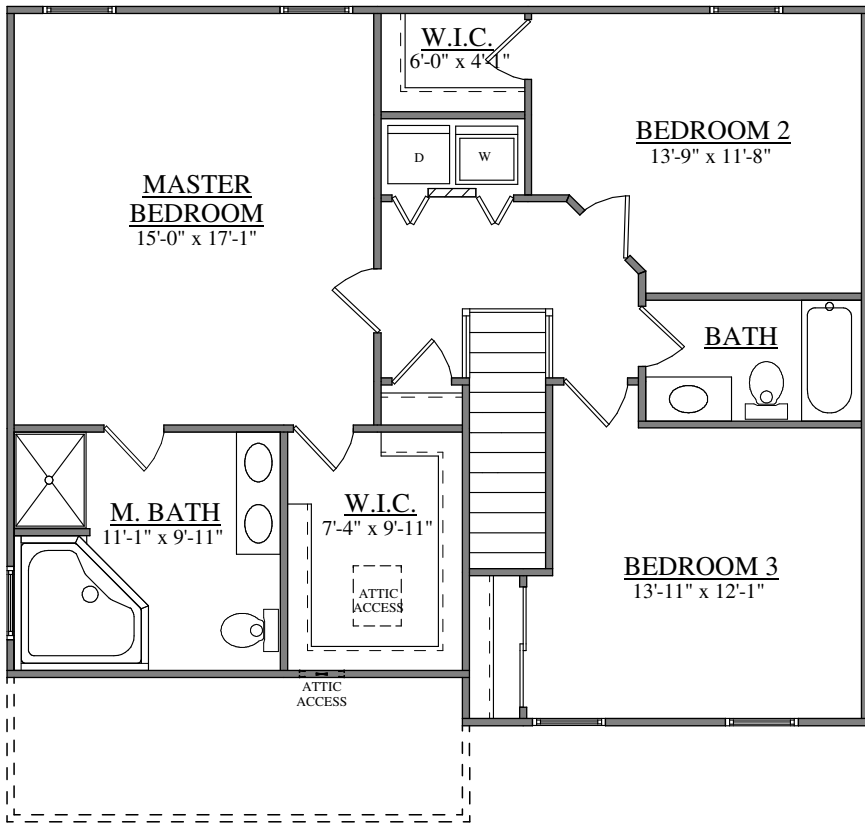

FRONT ELEVATION
FORINO - RICHMOND - CLASSIC
1752 SQ. FT.

FIRST FLOOR PLAN
FORINO - RICHMOND

SECOND FLOOR PLAN
FORINO - RICHMOND