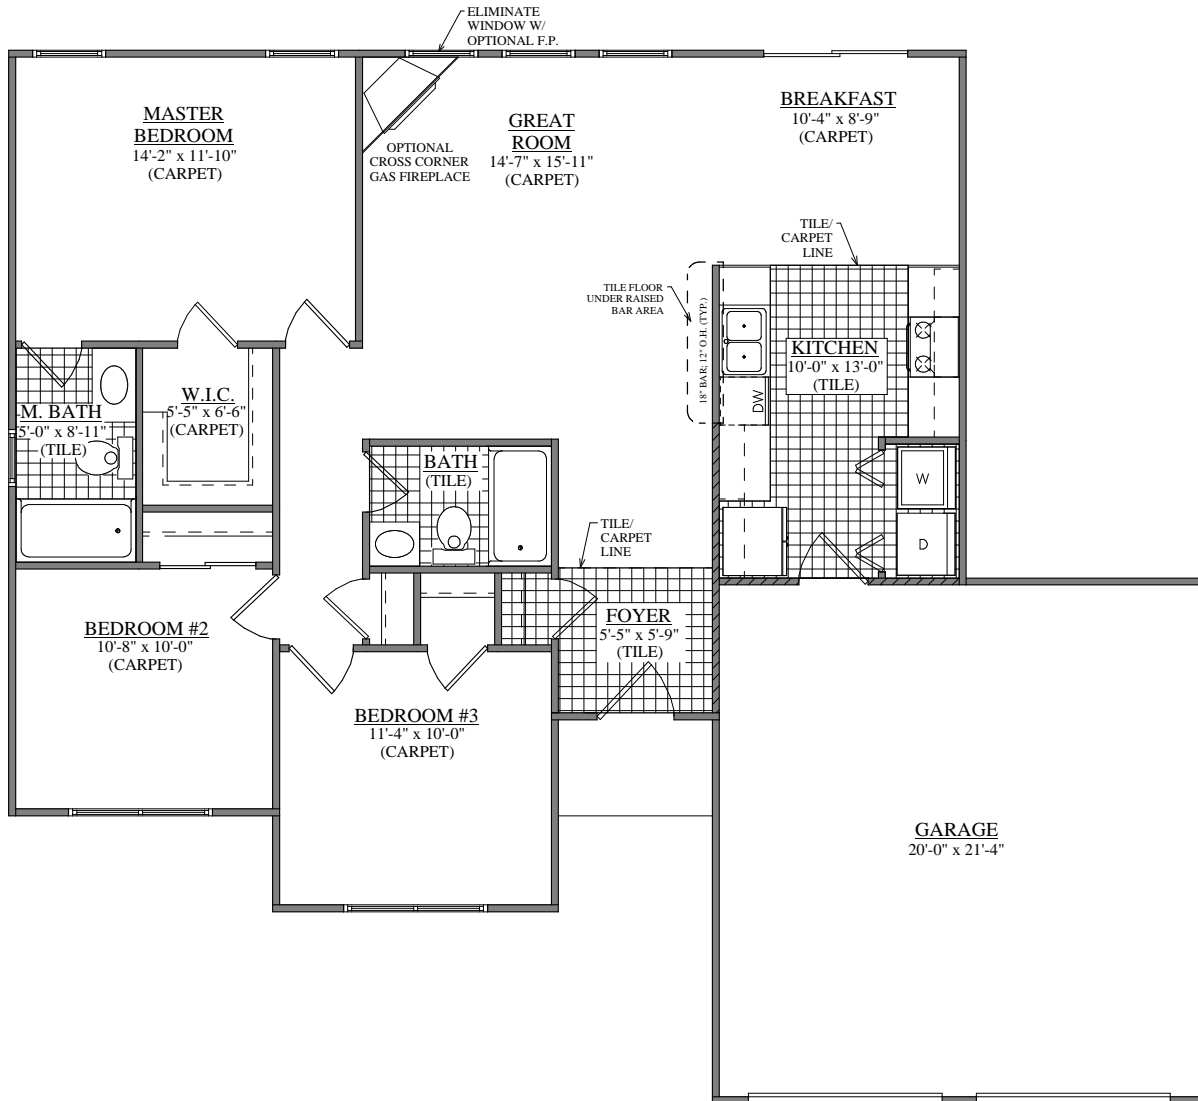

FRONT ELEVATION
FORINO - THE EDISTO (S.C. #11)
1189 SQ.FT.

FIRST FLOOR PLAN
FORINO - SOUTH CAROLINA XI