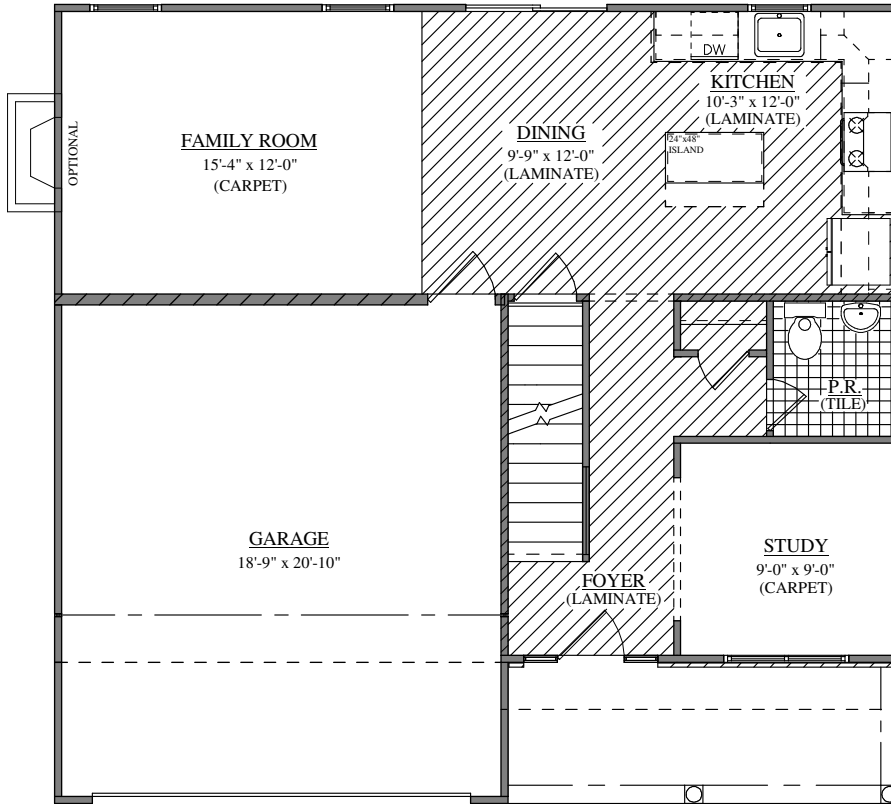

FRONT ELEVATION
FORINO - THE BEAUFORT (S.C. #15)
1752 SQ. FT.

FIRST FLOOR PLAN
FORINO - THE BEAUFORT (S.C. #15)

SECOND FLOOR PLAN
FORINO - THE BEAUFORT (S.C. #15)