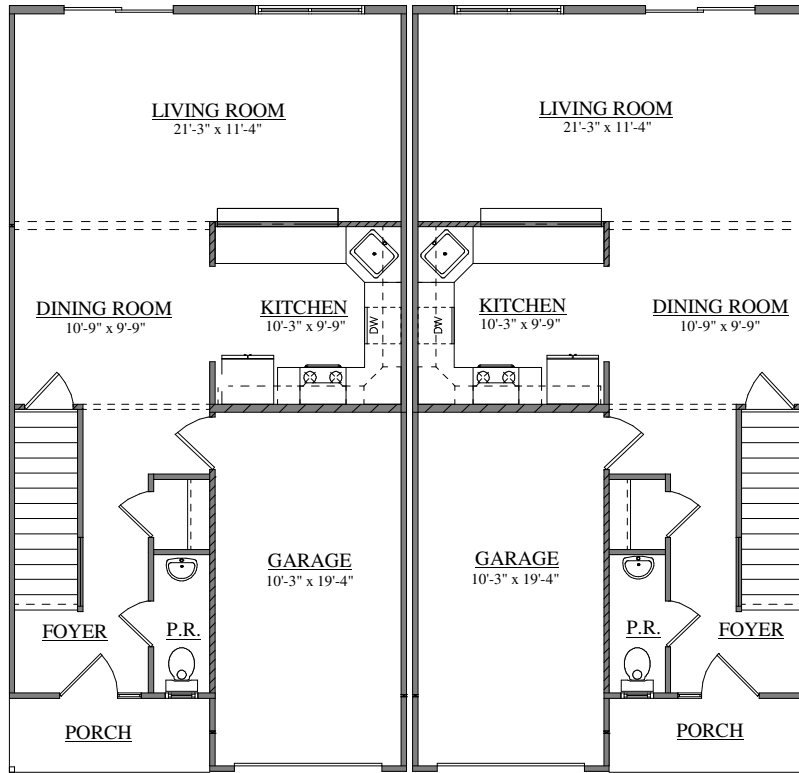

FRONT ELEVATION
FORINO - INDIANAPOLIS DUPLEX - CLASSIC
1554 SQ. FT. EACH UNIT

FIRST FLOOR PLAN
FORINO - INDIANAPOLIS DUPLEX

SECOND FLOOR PLAN
FORINO - INDIANAPOLIS DUPLEX