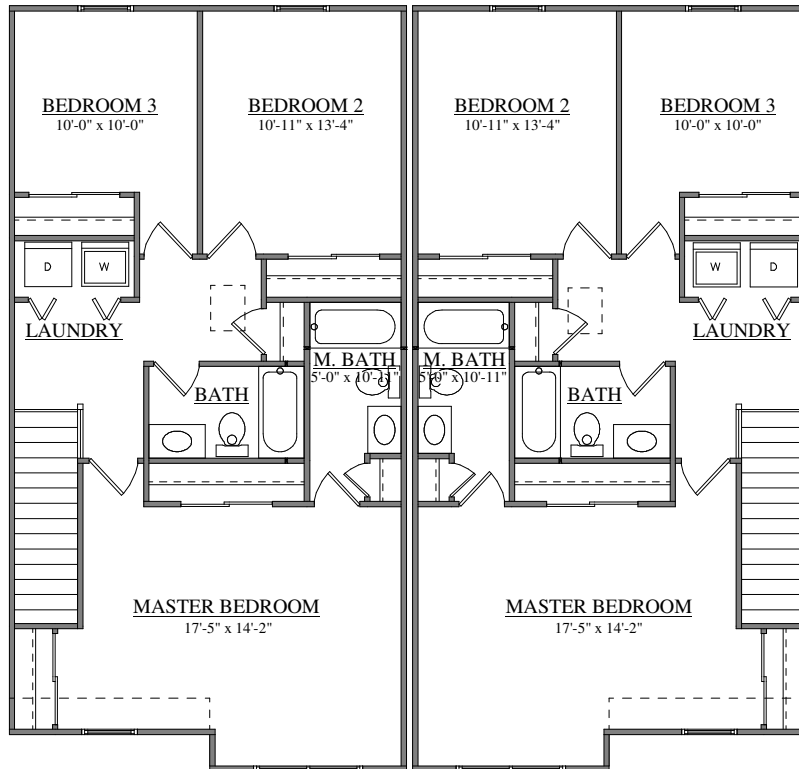

FRONT ELEVATION
FORINO - INDIANAPOLIS DUPLEX - CLASSIC
1554 SQ. FT. EACH UNIT

FIRST FLOOR PLAN
FORINO - INDIANAPOLIS DUPLEX

SECOND FLOOR PLAN
FORINO - INDIANAPOLIS DUPLEX