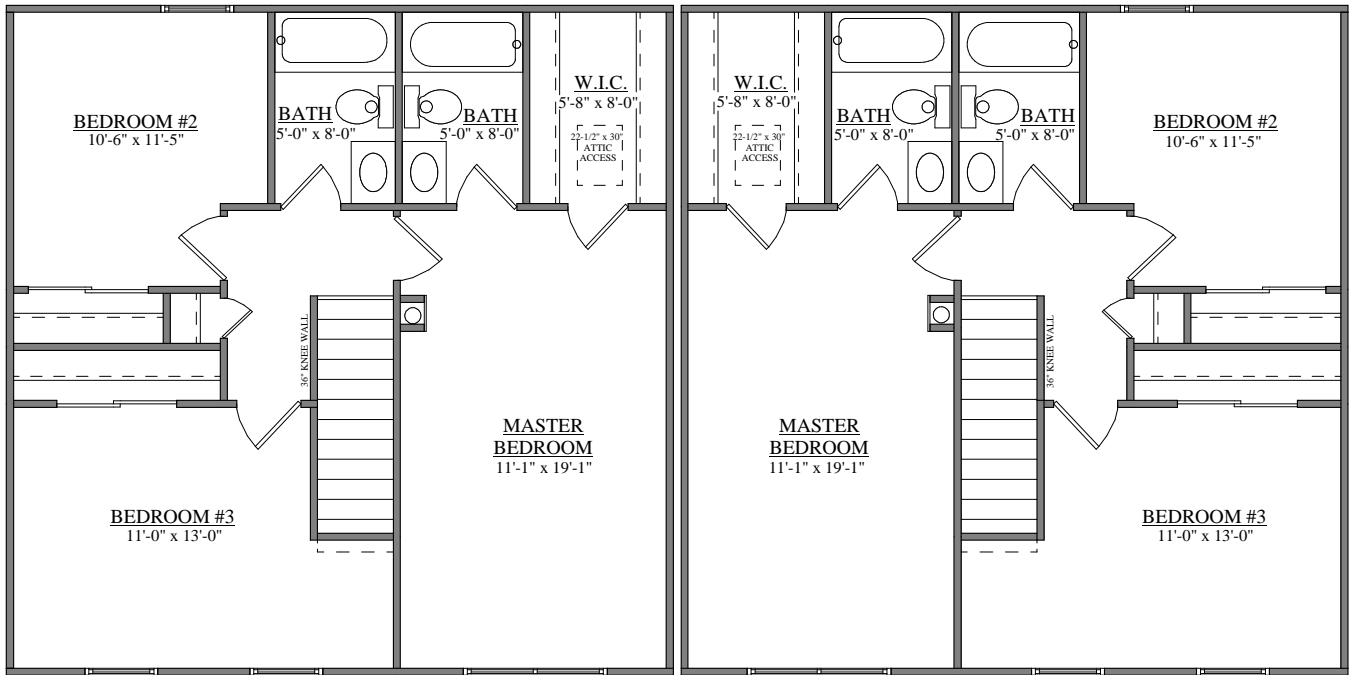

UNIT 1

UNIT 2

FRONT ELEVATION
FORINO - ATLANTA DUPLEX - 28' x 34'
1396 SQ.FT. EACH UNIT

FIRST FLOOR PLAN
FORINO - ATLANTA DUPLEX

SECOND FLOOR PLAN
FORINO - ATLANTA DUPLEX