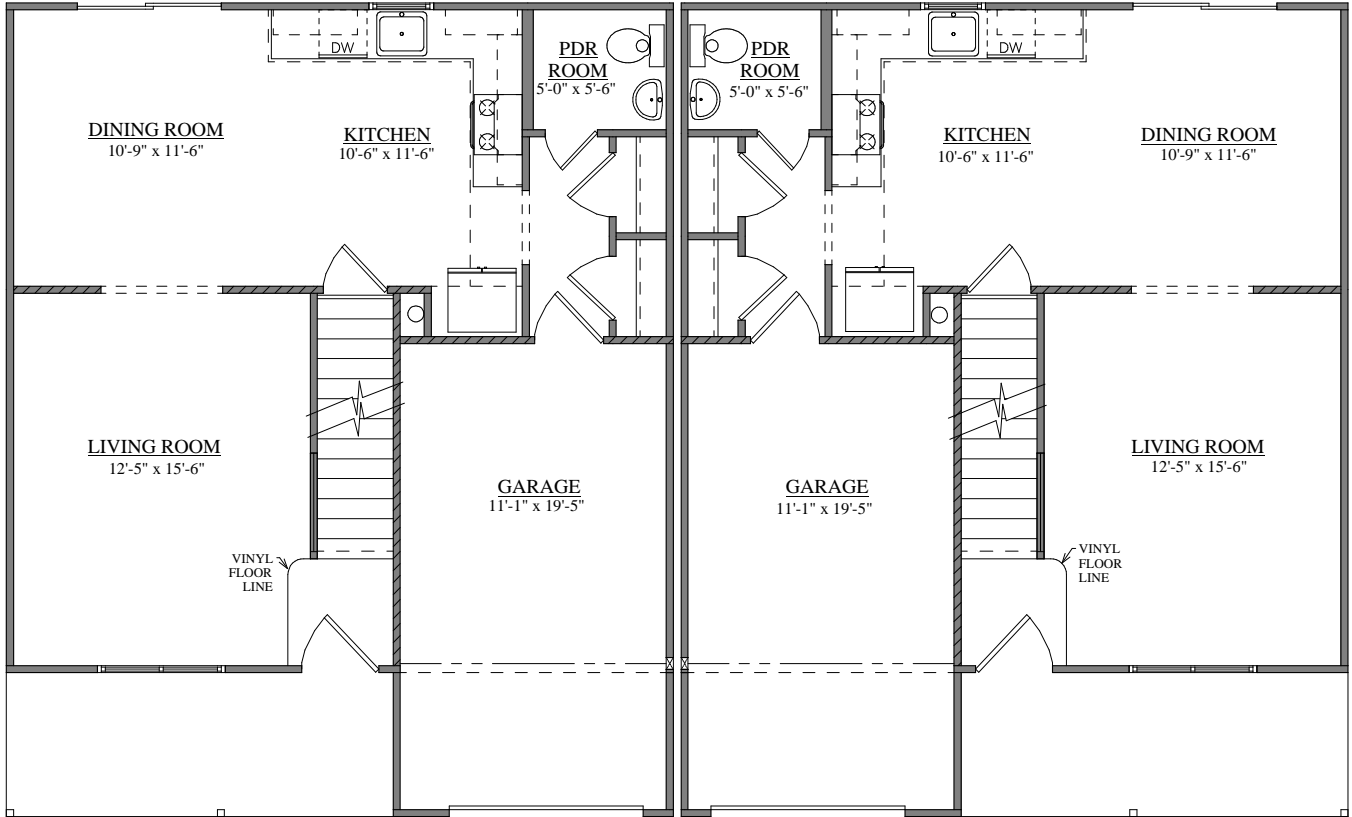

UNIT 1

UNIT 2

FRONT ELEVATION
FORINO - ATLANTA DUPLEX - 28' x 34'
1396 SQ.FT. EACH UNIT

FIRST FLOOR PLAN
FORINO - ATLANTA DUPLEX

SECOND FLOOR PLAN
FORINO - ATLANTA DUPLEX