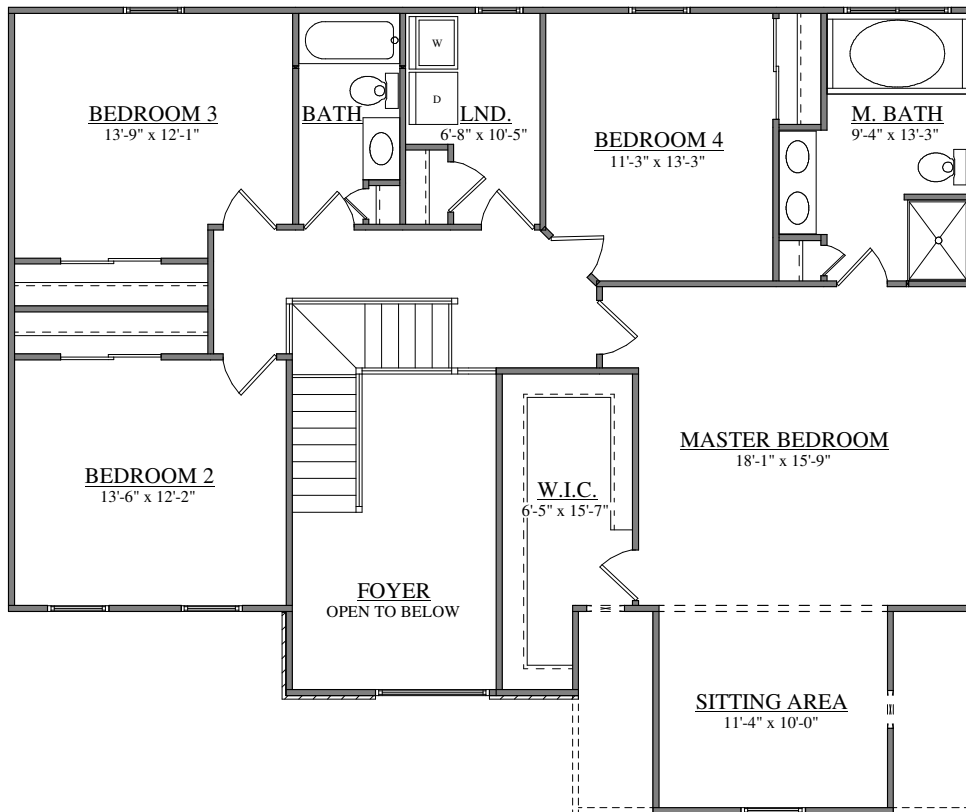

FRONT ELEVATION
FORINO - BOSTON BASEMENT ENTRY -
STANDARD CLASSIC
3307 SQ. FT.

FRONT ELEVATION
FORINO - BOSTON BASEMENT ENTRY -
OPTION "A"
3307 SQ. FT.

FIRST FLOOR PLAN
FORINO - BOSTON - BASEMENT ENTRY

SECOND FLOOR PLAN
FORINO - BOSTON - BASEMENT ENTRY