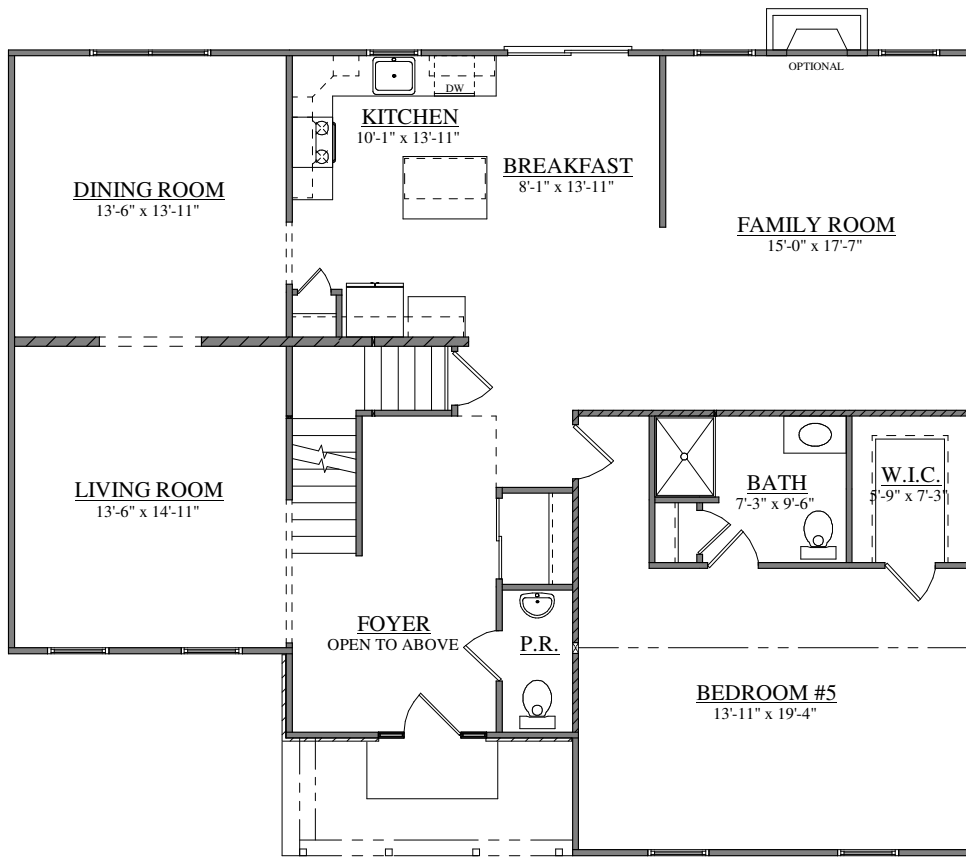

FRONT ELEVATION
FORINO - BOSTON BASEMENT ENTRY -
STANDARD CLASSIC
3307 SQ. FT.

FRONT ELEVATION
FORINO - BOSTON BASEMENT ENTRY -
OPTION "A"
3307 SQ. FT.

FIRST FLOOR PLAN
FORINO - BOSTON - BASEMENT ENTRY

SECOND FLOOR PLAN
FORINO - BOSTON - BASEMENT ENTRY