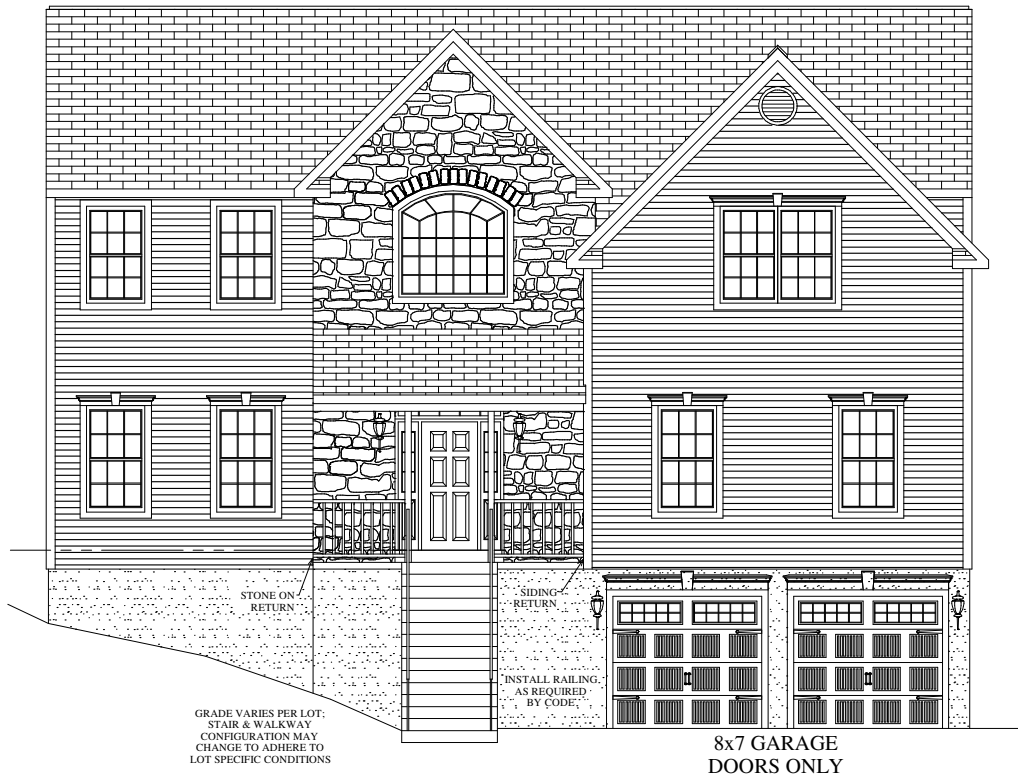

FRONT ELEVATION
FORINO - BOSTON BASEMENT ENTRY -
STANDARD CLASSIC
3307 SQ. FT.

FRONT ELEVATION
FORINO - BOSTON BASEMENT ENTRY -
OPTION "A"
3307 SQ. FT.

FIRST FLOOR PLAN
FORINO - BOSTON - BASEMENT ENTRY

SECOND FLOOR PLAN
FORINO - BOSTON - BASEMENT ENTRY