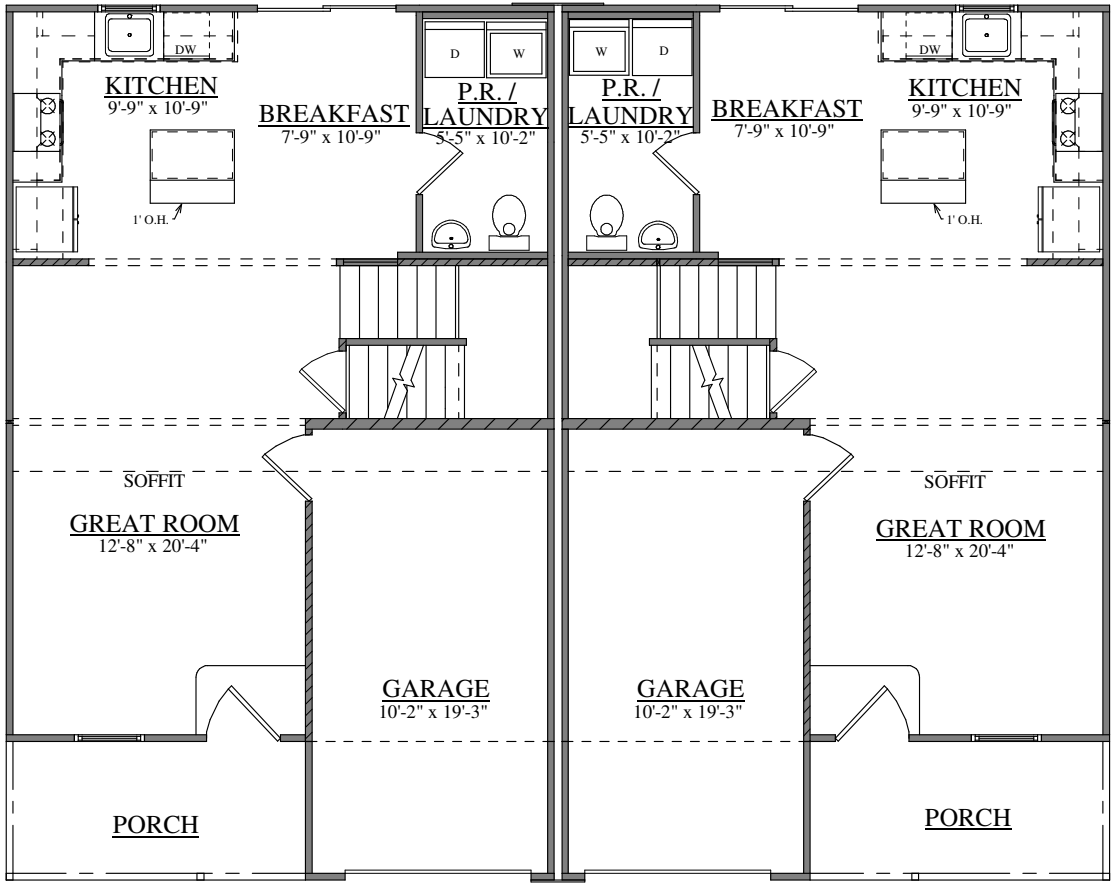

FRONT ELEVATION
FORINO - CHARLESTON DUPLEX - CLASSIC
1377 SQ. FT. (EACH UNIT)

UNIT 1

FIRST FLOOR PLAN
FORINO - CHARLESTON DUPLEX

UNIT 2

UNIT 1

SECOND FLOOR PLAN
FORINO - CHARLESTON DUPLEX

UNIT 2