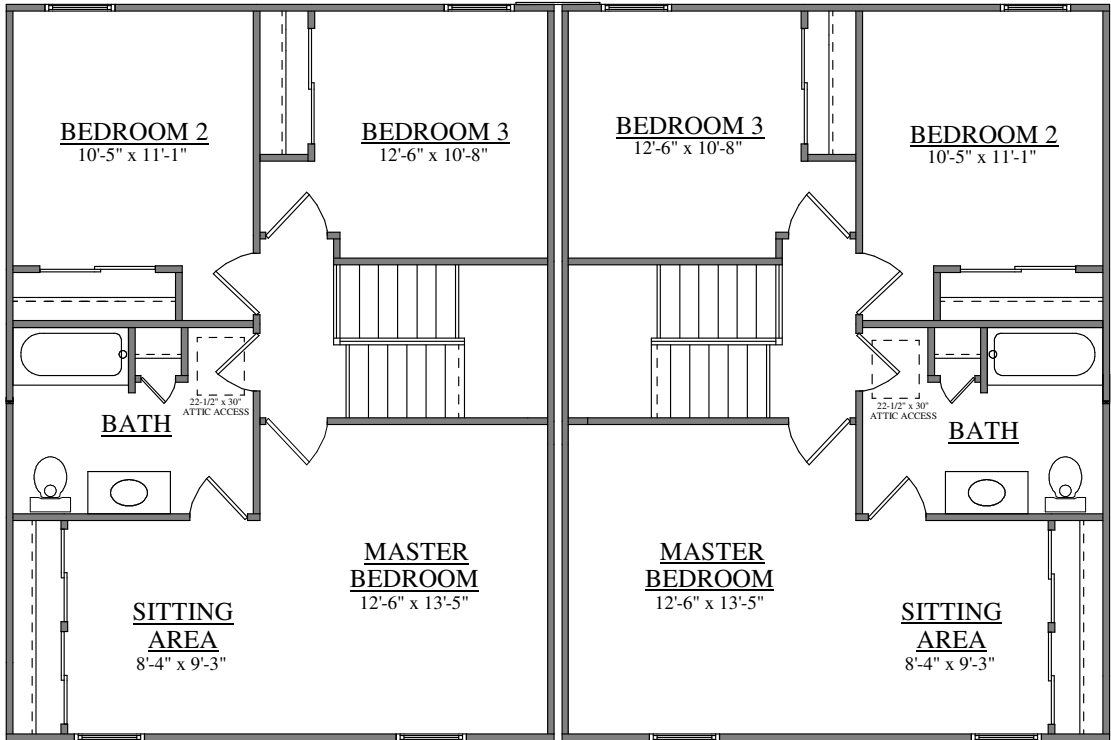

FRONT ELEVATION
FORINO - CHARLESTON DUPLEX - CLASSIC
1377 SQ. FT. (EACH UNIT)

UNIT 1

FIRST FLOOR PLAN
FORINO - CHARLESTON DUPLEX

UNIT 2

UNIT 1

SECOND FLOOR PLAN
FORINO - CHARLESTON DUPLEX

UNIT 2