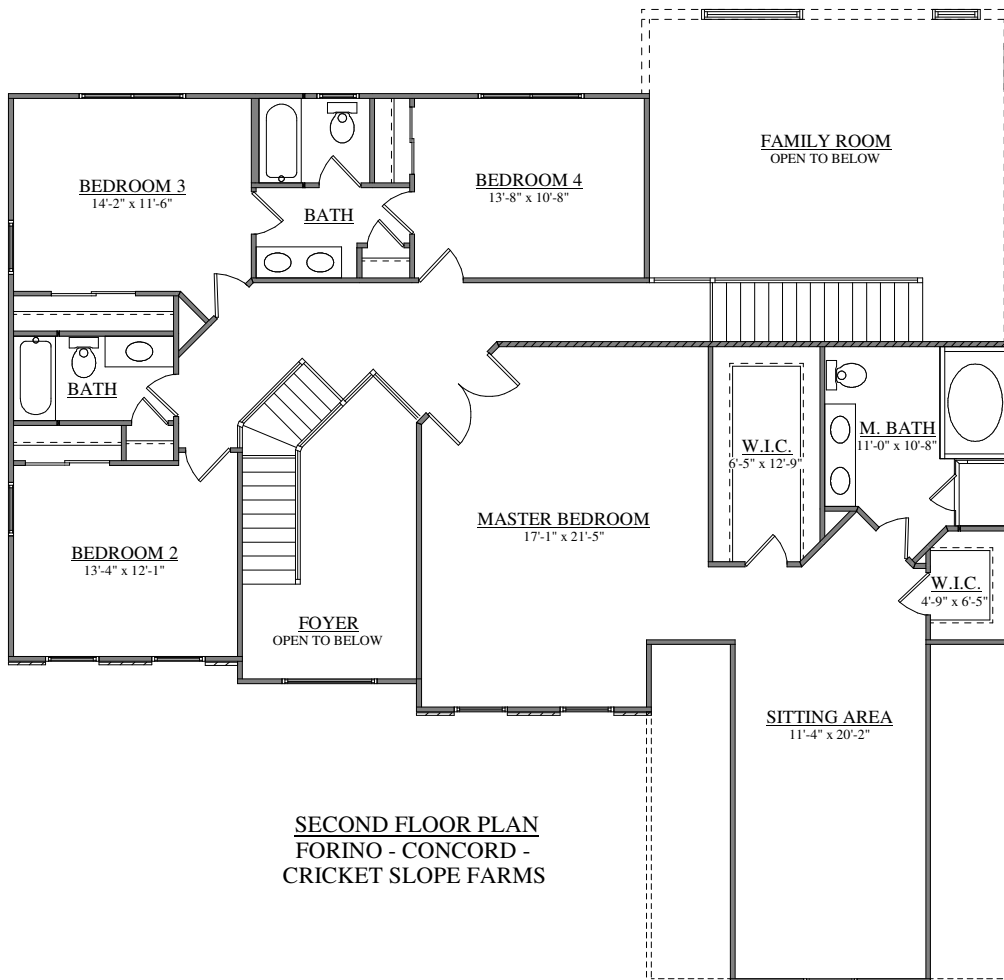

FRONT ELEVATION
FORINO - CONCORD -
CRICKET SLOPE FARMS
3724 SQ. FT.

FIRST FLOOR PLAN
FORINO - CONCORD -
CRICKET SLOPE FARMS

SECOND FLOOR PLAN
FORINO - CONCORD -
CRICKET SLOPE FARMS