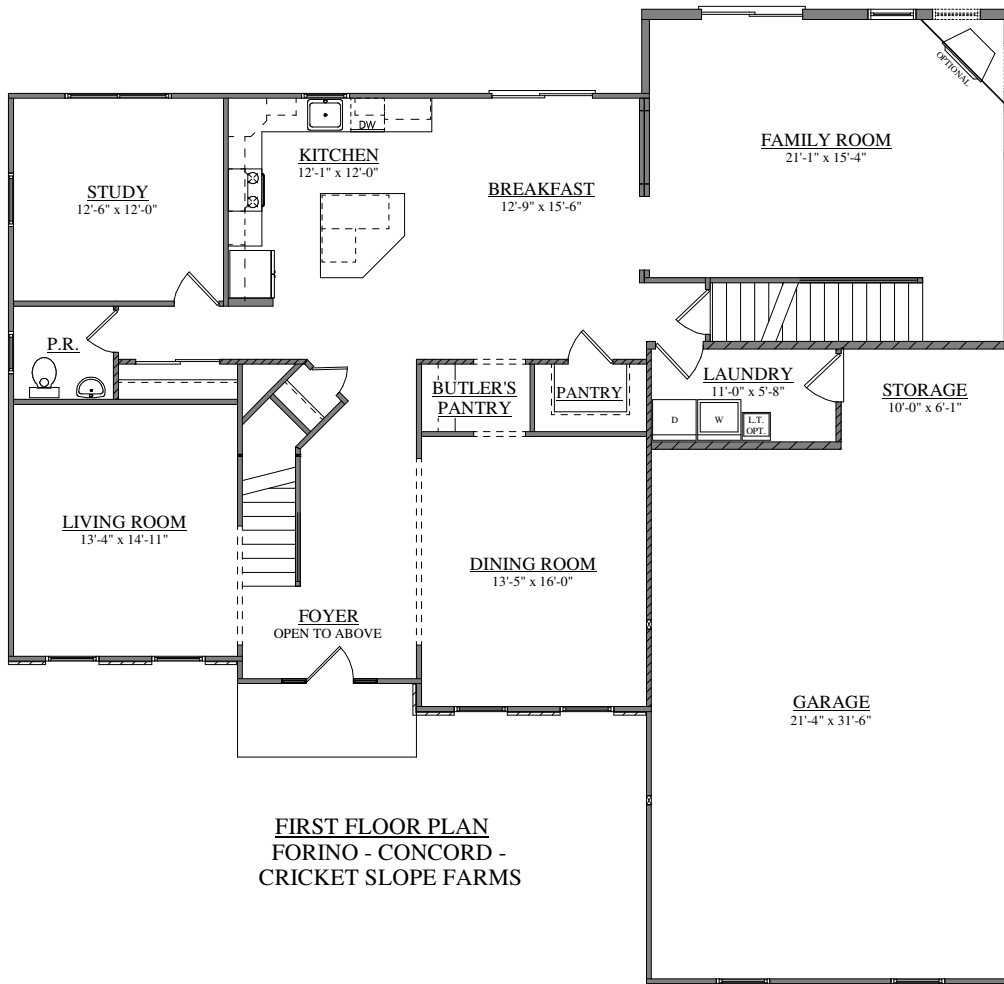

FRONT ELEVATION
FORINO - CONCORD -
CRICKET SLOPE FARMS
3724 SQ. FT.

FIRST FLOOR PLAN
FORINO - CONCORD -
CRICKET SLOPE FARMS

SECOND FLOOR PLAN
FORINO - CONCORD -
CRICKET SLOPE FARMS