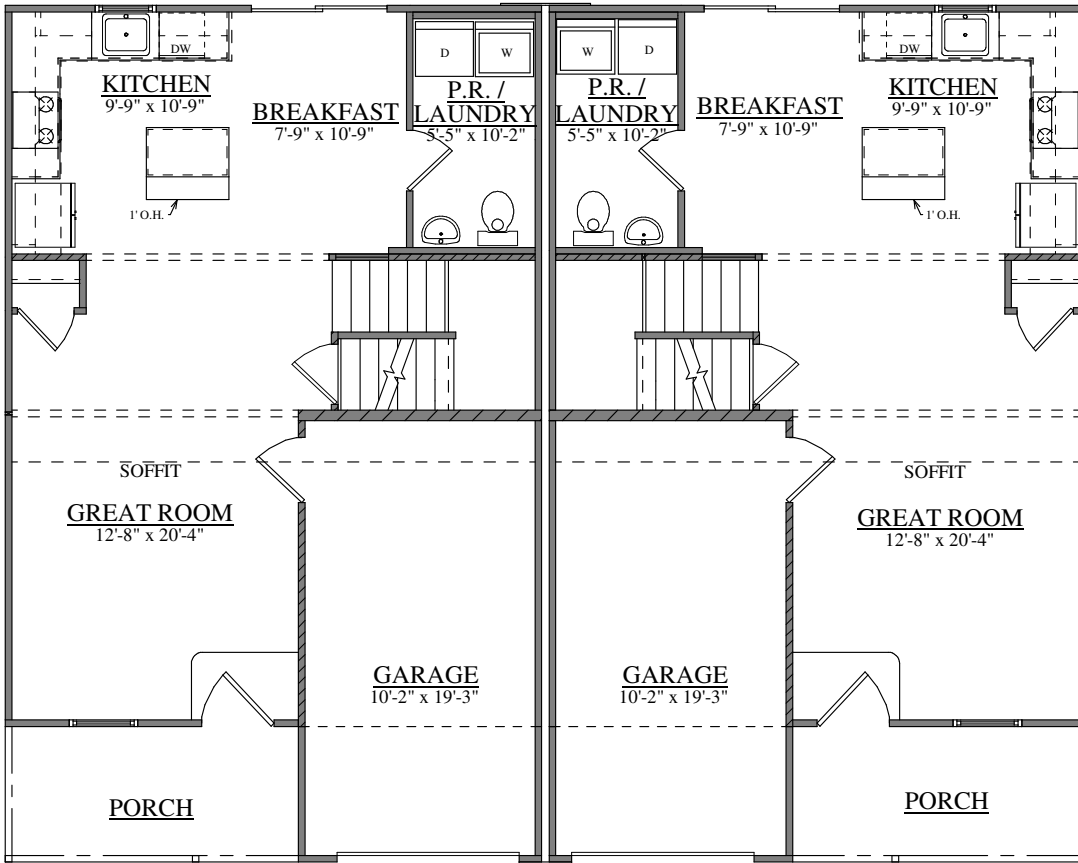

FRONT ELEVATION
FORINO - GREENVILLE DUPLEX - CLASSIC
1377 SQ. FT. (EACH UNIT)

UNIT 1

FIRST FLOOR PLAN
FORINO - GREENVILLE DUPLEX

UNIT 2

UNIT 1

SECOND FLOOR PLAN
FORINO - GREENVILLE DUPLEX

UNIT 2