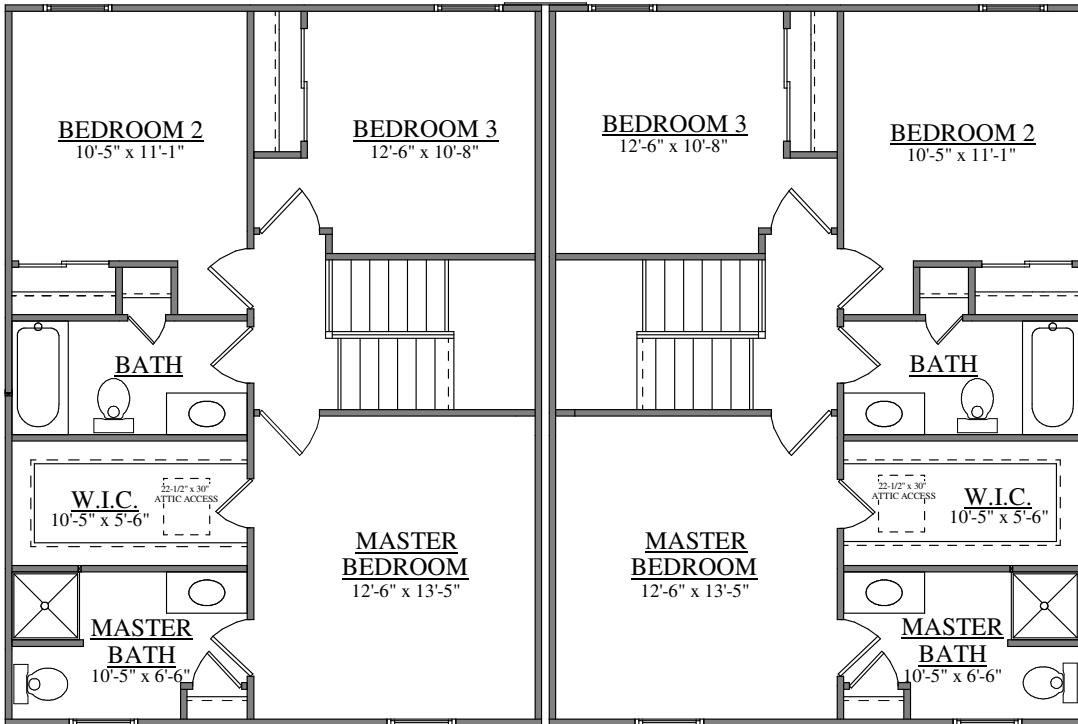

FRONT ELEVATION
FORINO - GREENVILLE DUPLEX - CLASSIC
1377 SQ. FT. (EACH UNIT)

UNIT 1

FIRST FLOOR PLAN
FORINO - GREENVILLE DUPLEX

UNIT 2

UNIT 1

SECOND FLOOR PLAN
FORINO - GREENVILLE DUPLEX

UNIT 2