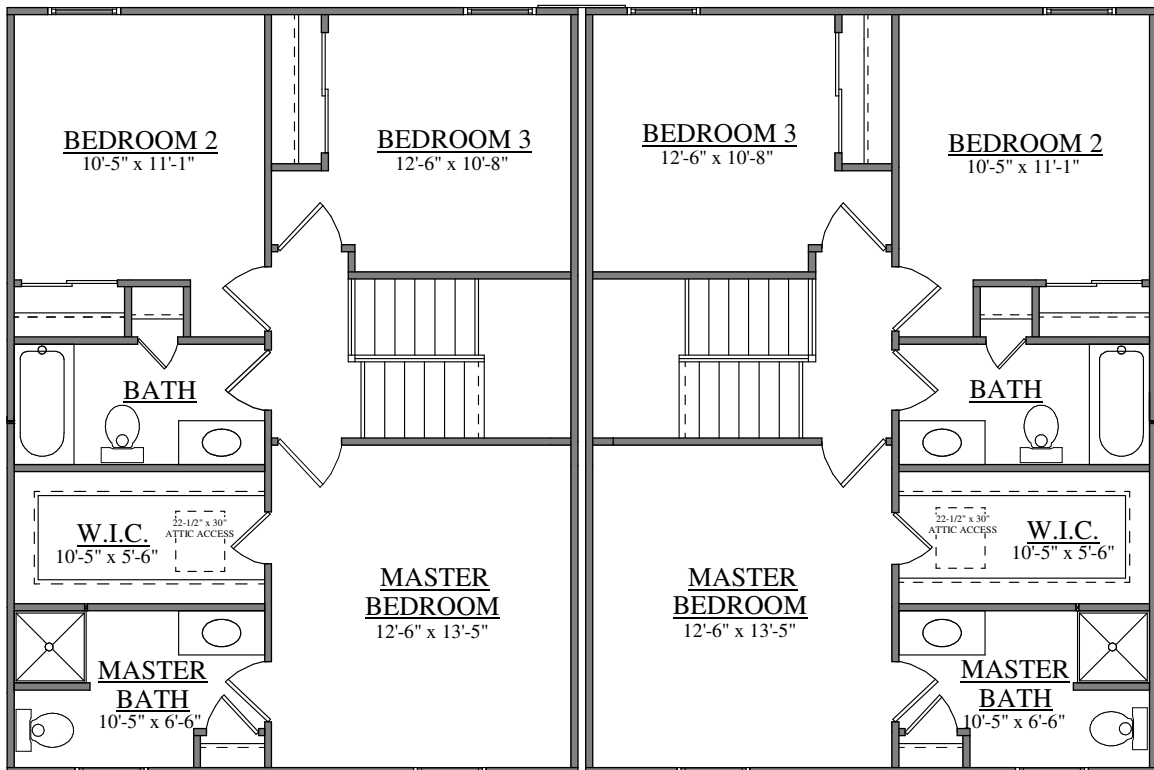

**FRONT ELEVATION**  
**FORINO - GREENVILLE DUPLEX - CLASSIC**  
**1377 SQ. FT. (EACH UNIT)**

UNIT 1

FIRST FLOOR PLAN  
FORINO - GREENVILLE DUPLEX

UNIT 2

UNIT 1

SECOND FLOOR PLAN  
FORINO - GREENVILLE DUPLEX