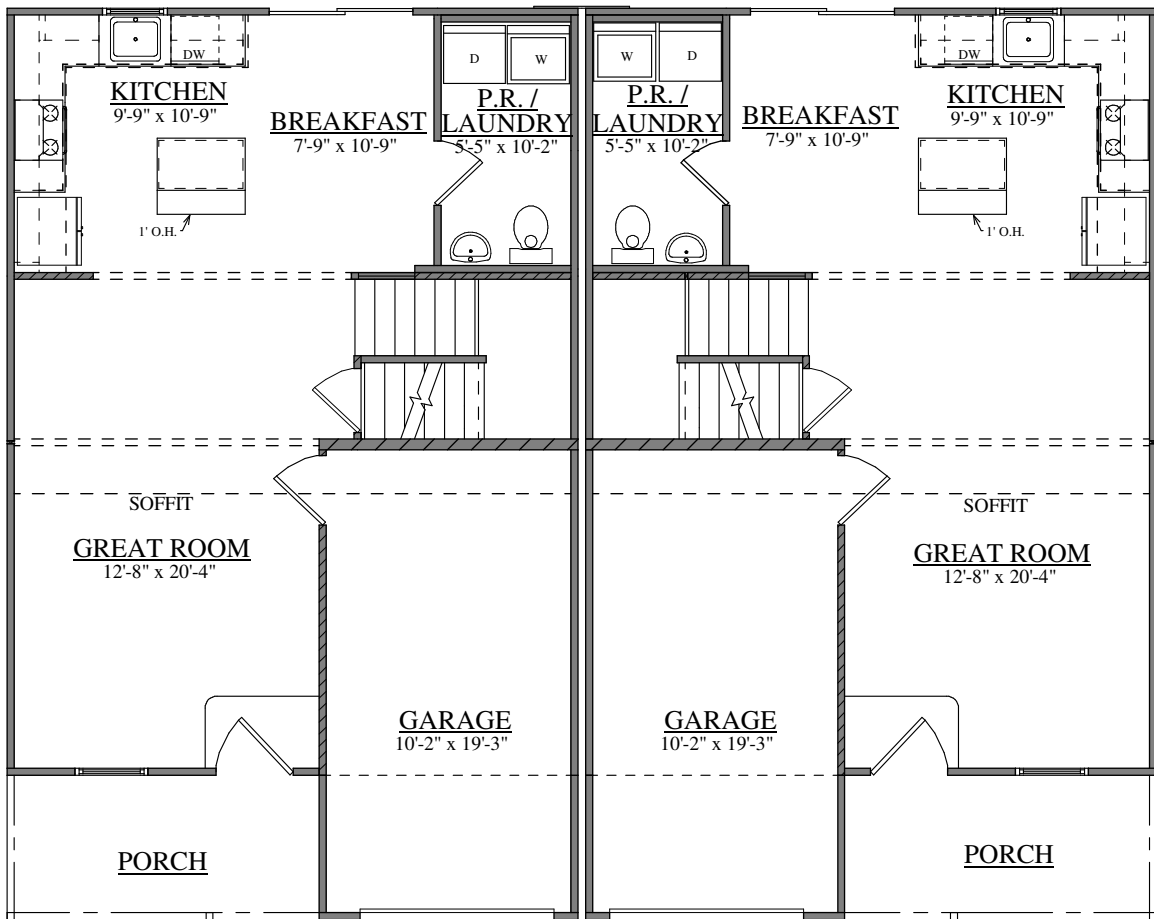

**FRONT ELEVATION**  
**FORINO - GREENVILLE DUPLEX - CLASSIC**  
**1377 SQ. FT. (EACH UNIT)**

UNIT 1

FIRST FLOOR PLAN  
FORINO - GREENVILLE DUPLEX

UNIT 2

UNIT 1

SECOND FLOOR PLAN  
FORINO - GREENVILLE DUPLEX