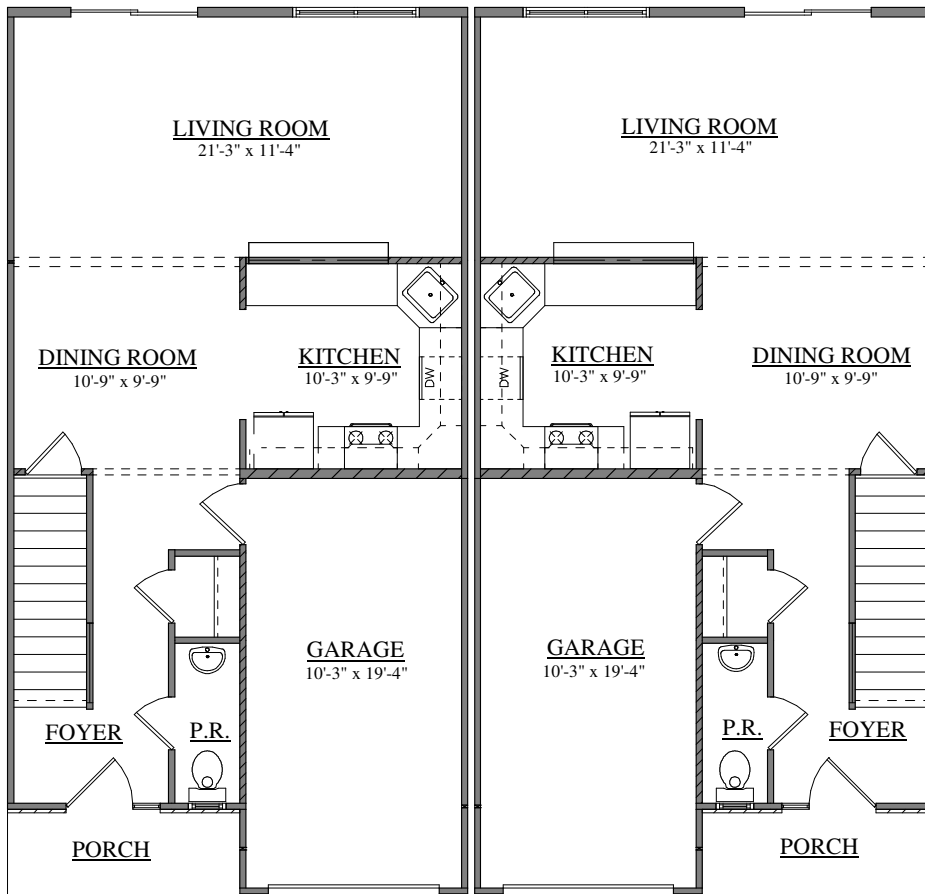

UNIT 1

SIDING
RETURN

SIDING
RETURN

UNIT 2

FRONT ELEVATION

FORINO - INDIANA DUPLEX - CLASSIC
1554 SQ. FT. EACH UNIT

FIRST FLOOR PLAN
FORINO - INDIANA DUPLEX

SECOND FLOOR PLAN
FORINO - INDIANA DUPLEX