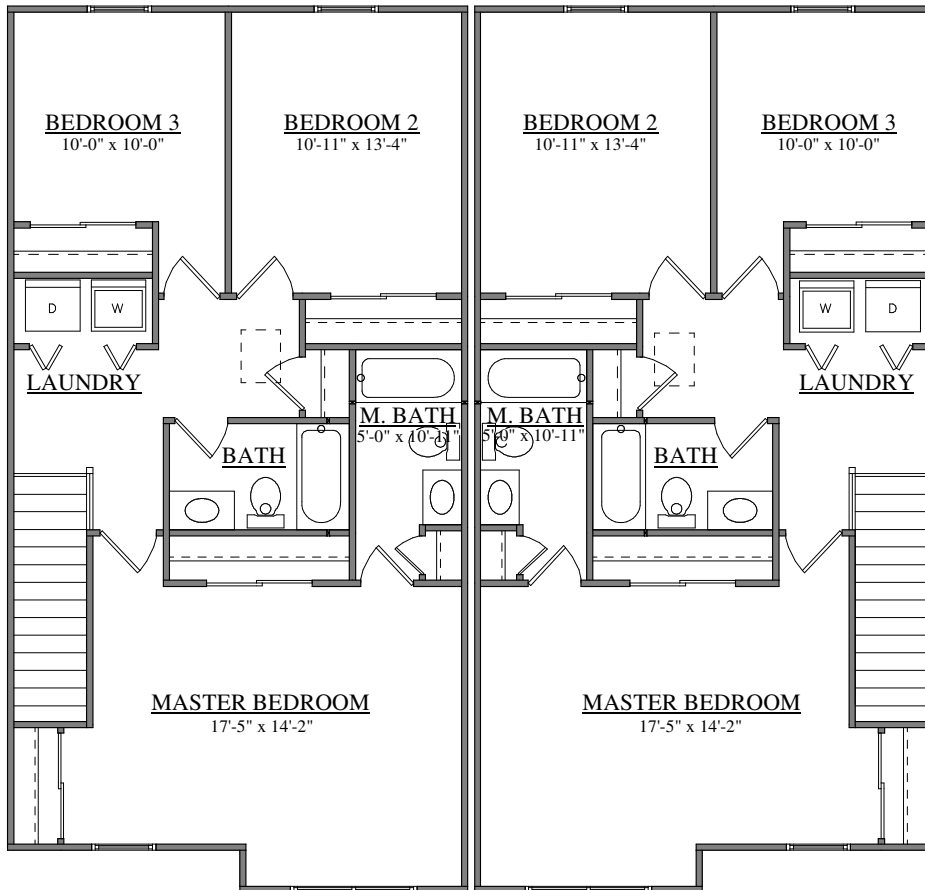

UNIT 1

SIDING
RETURN

SIDING
RETURN

UNIT 2

FRONT ELEVATION

FORINO - INDIANA DUPLEX - CLASSIC
1554 SQ. FT. EACH UNIT

FIRST FLOOR PLAN
FORINO - INDIANA DUPLEX

SECOND FLOOR PLAN
FORINO - INDIANA DUPLEX