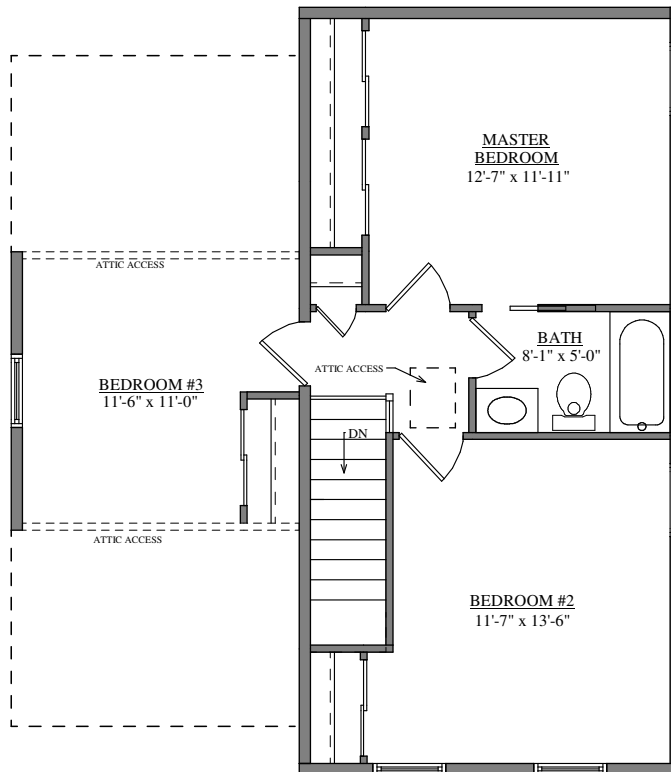

FRONT ELEVATION
FORINO - LIBERTY III - CLASSIC
1219 SQ. FT.

FIRST FLOOR PLAN
FORINO - LIBERTY III

SECOND FLOOR PLAN
FORINO - LIBERTY III