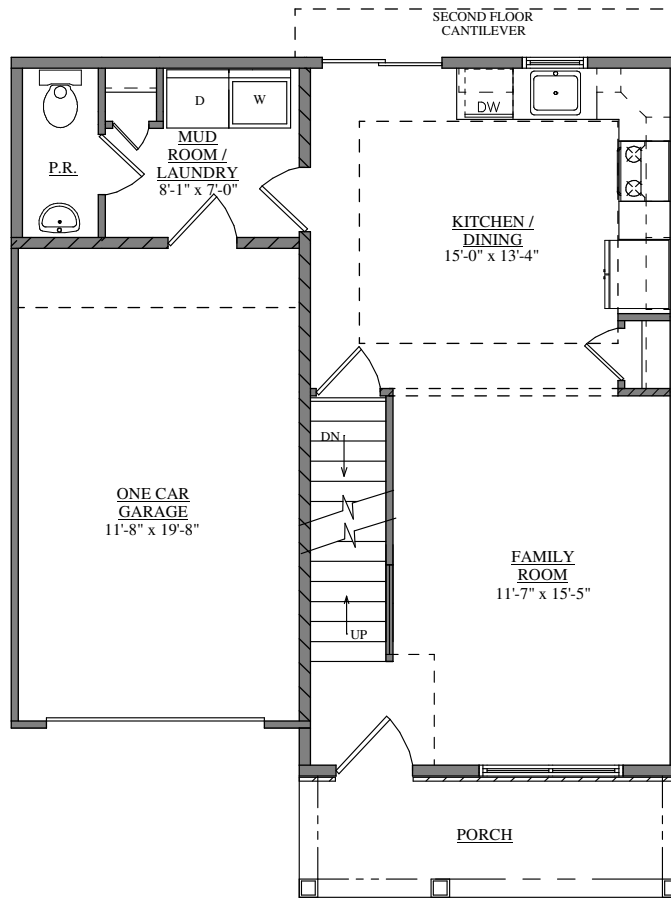

FRONT ELEVATION
FORINO - LIBERTY III - CLASSIC
1219 SQ. FT.

FIRST FLOOR PLAN
FORINO - LIBERTY III

SECOND FLOOR PLAN
FORINO - LIBERTY III