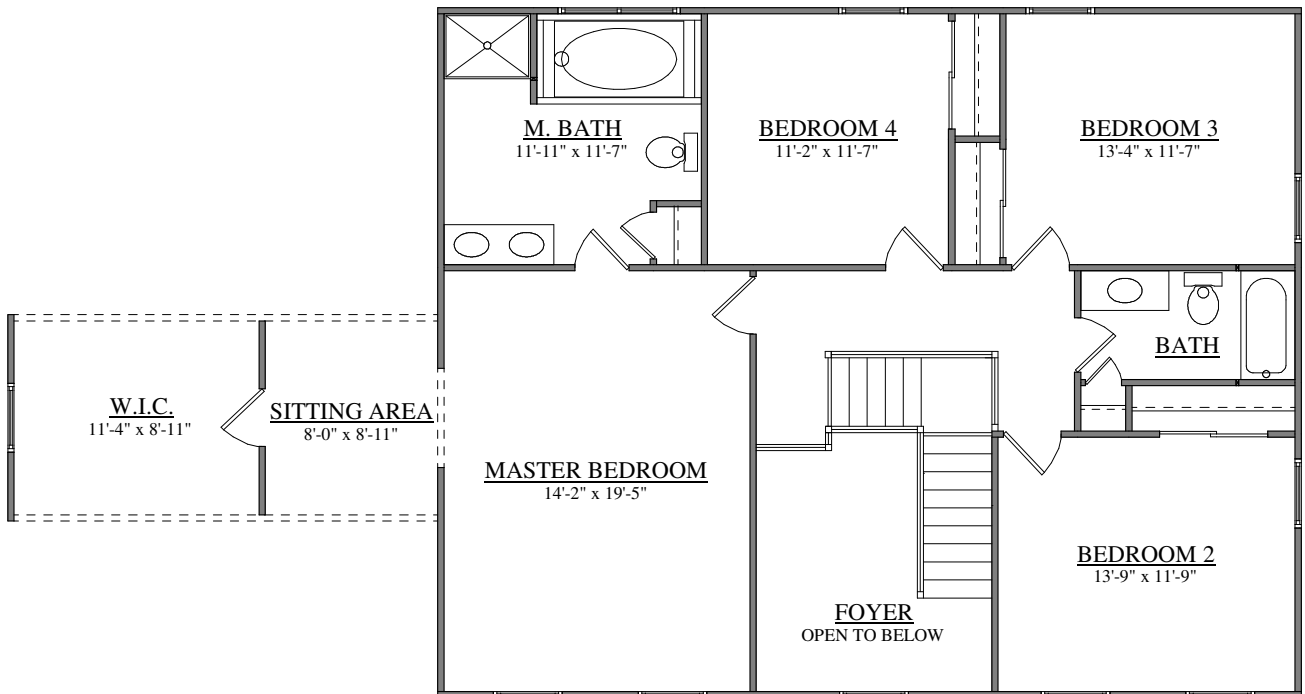

STONE
RETURN

FRONT ELEVATIONS
FORINO - MAINE -
CRICKET SLOPE FARMS
3062 SQ.FT.

FIRST FLOOR PLAN
FORINO - MAINE -
CRICKET SLOPE FARMS

SECOND FLOOR PLAN
FORINO - MAINE -
CRICKET SLOPE FARMS