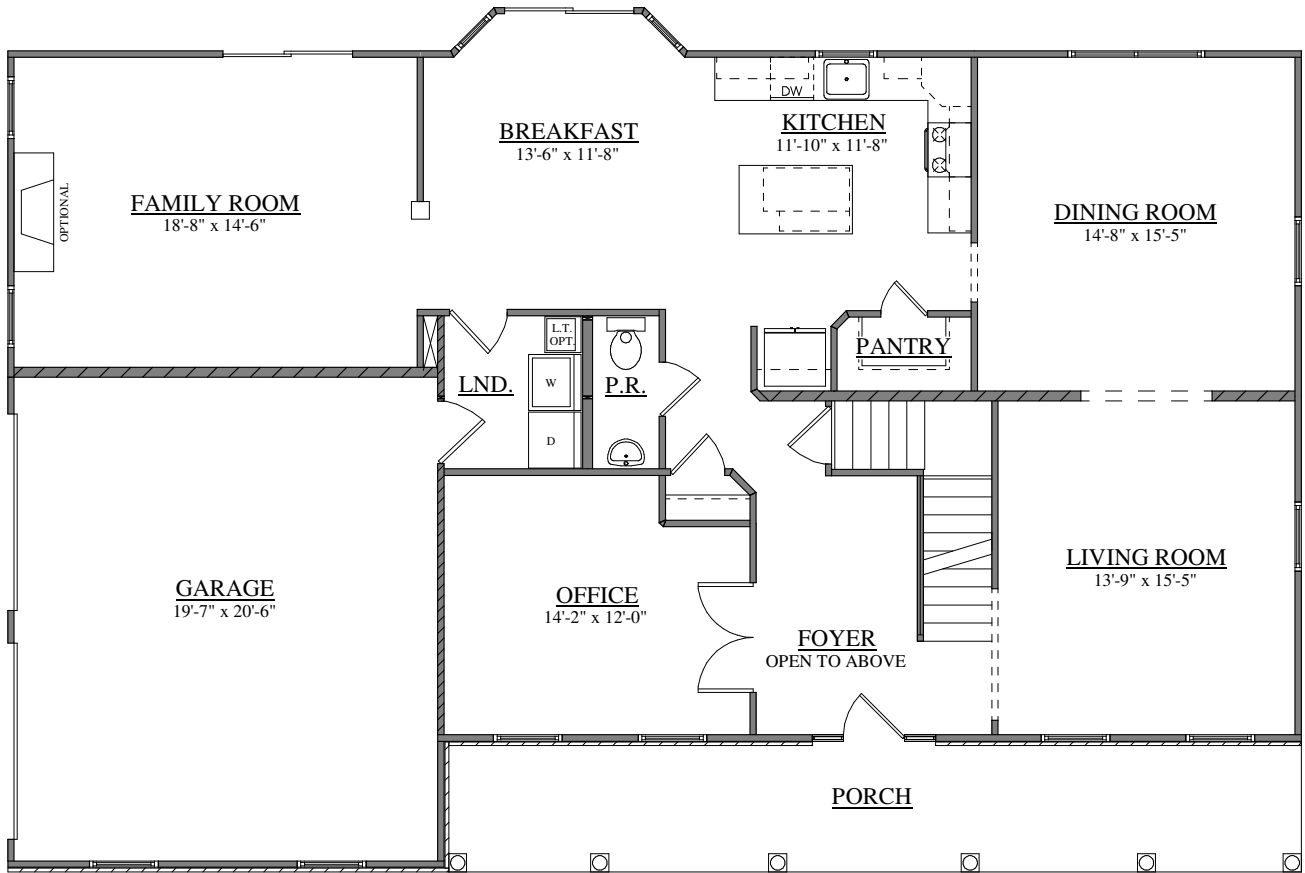

STONE
RETURN

FRONT ELEVATIONS
FORINO - MAINE -
CRICKET SLOPE FARMS
3062 SQ.FT.

FIRST FLOOR PLAN
FORINO - MAINE -
CRICKET SLOPE FARMS

SECOND FLOOR PLAN
FORINO - MAINE -
CRICKET SLOPE FARMS