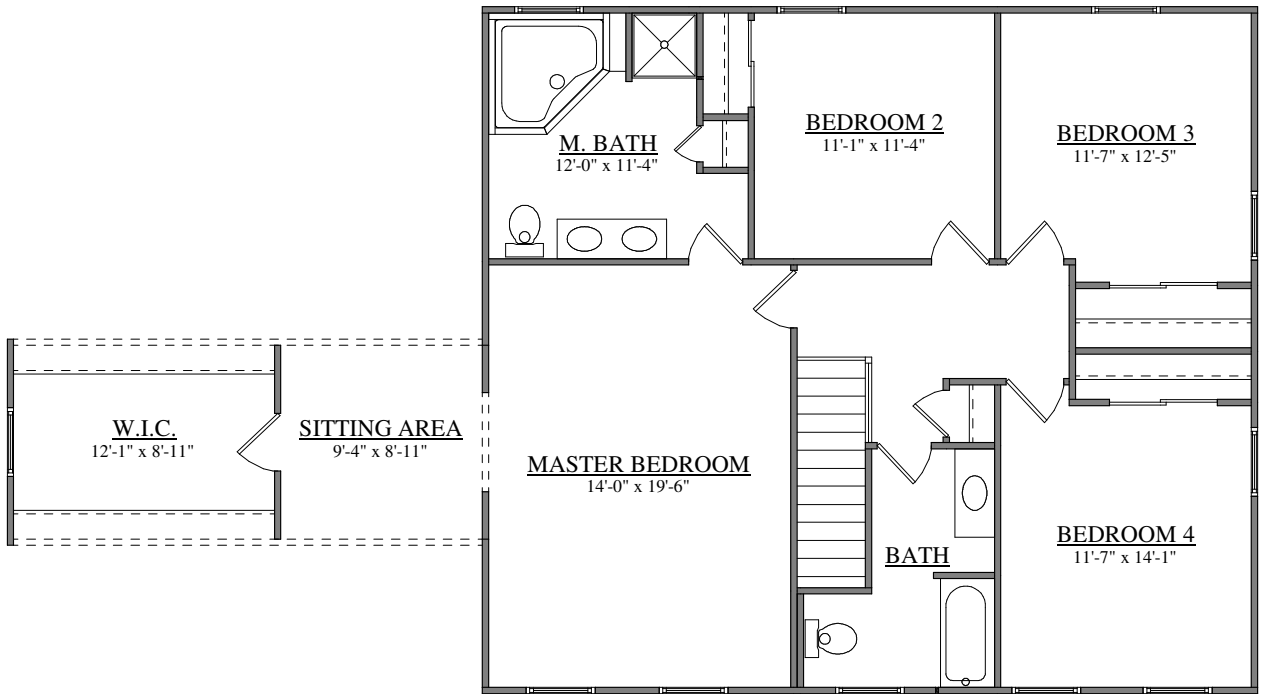

STUCCO
RETURN

**FRONT ELEVATION
FORINO - MICHIGAN III -
CRICKET SLOPE FARMS
2709 SQ.FT.**

FIRST FLOOR PLAN
FORINO - MICHIGAN III -
CRICKET SLOPE FARMS

SECOND FLOOR PLAN
FORINO - MICHIGAN III -
CRICKET SLOPE FARMS