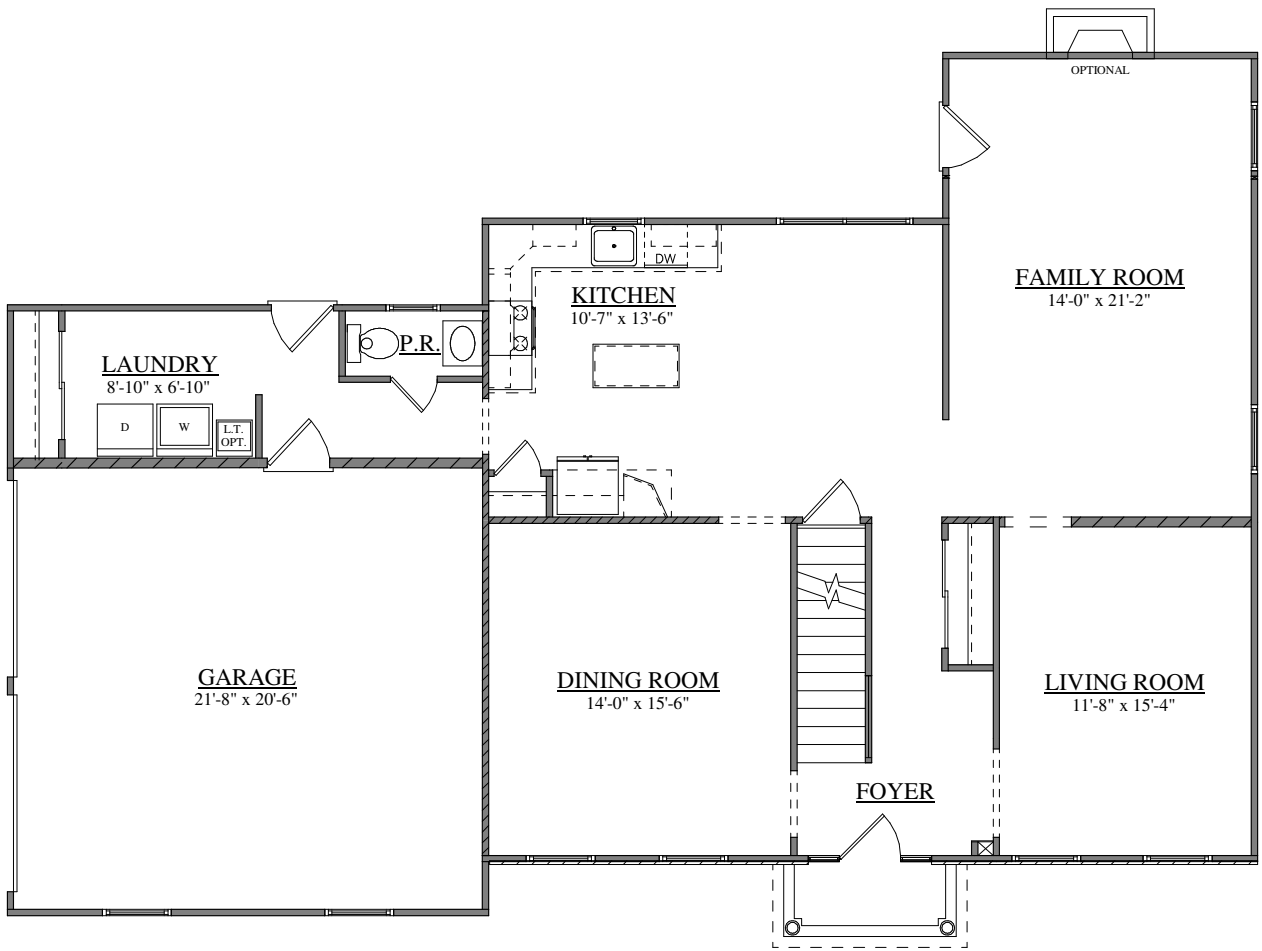

STUCCO
RETURN

**FRONT ELEVATION
FORINO - MICHIGAN III -
CRICKET SLOPE FARMS
2709 SQ.FT.**

FIRST FLOOR PLAN
FORINO - MICHIGAN III -
CRICKET SLOPE FARMS

SECOND FLOOR PLAN
FORINO - MICHIGAN III -
CRICKET SLOPE FARMS