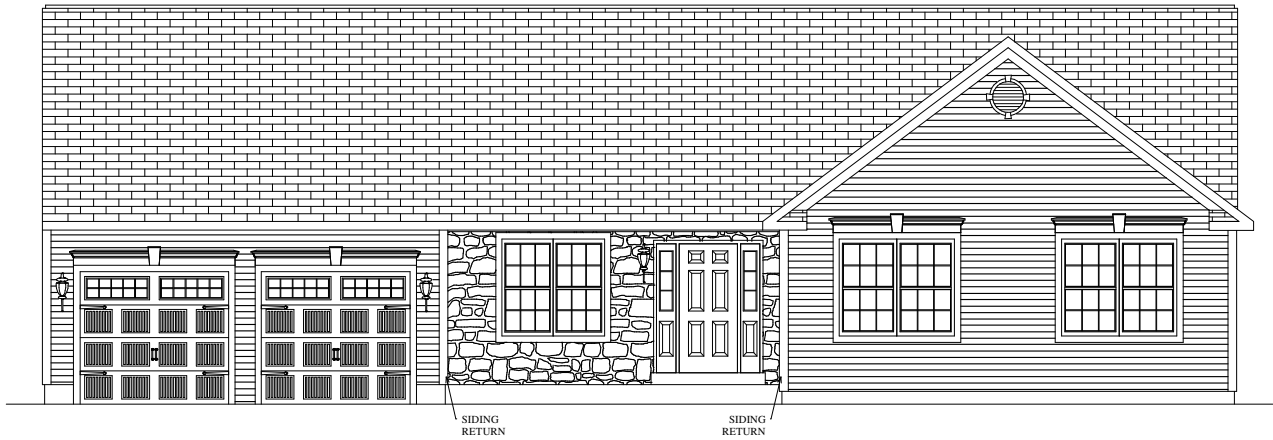

FRONT ELEVATION
FORINO - NEVADA - 62'-0" - STANDARD CLASSIC
1769 SQ. FT.

FRONT ELEVATION
FORINO - NEVADA - 62'-0" - OPTION "A"
1769 SQ. FT.