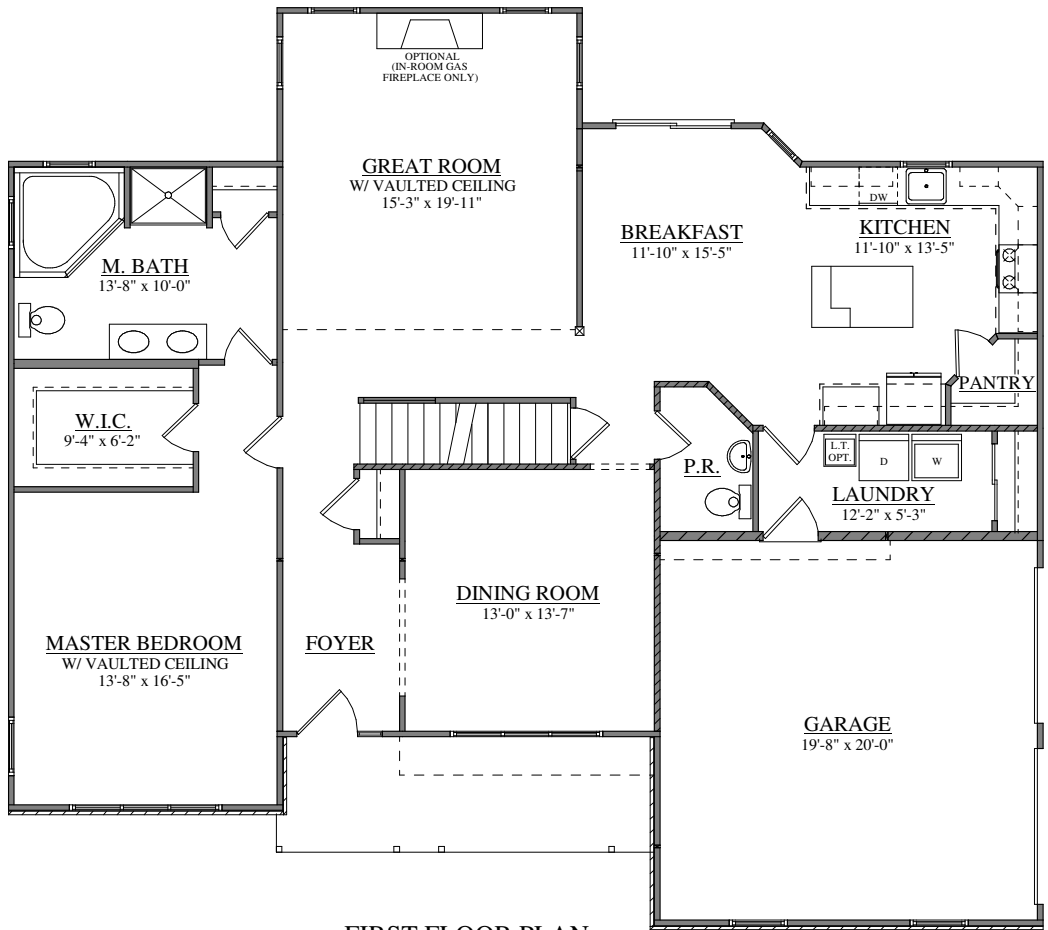

**FRONT ELEVATION
FORINO - NANTUCKET -
CRICKET SLOPE FARMS
2555 SQ. FT.**

FIRST FLOOR PLAN
FORINO - NANTUCKET -
CRICKET SLOPE FARMS

SECOND FLOOR PLAN
FORINO - NANTUCKET -
CRICKET SLOPE FARMS