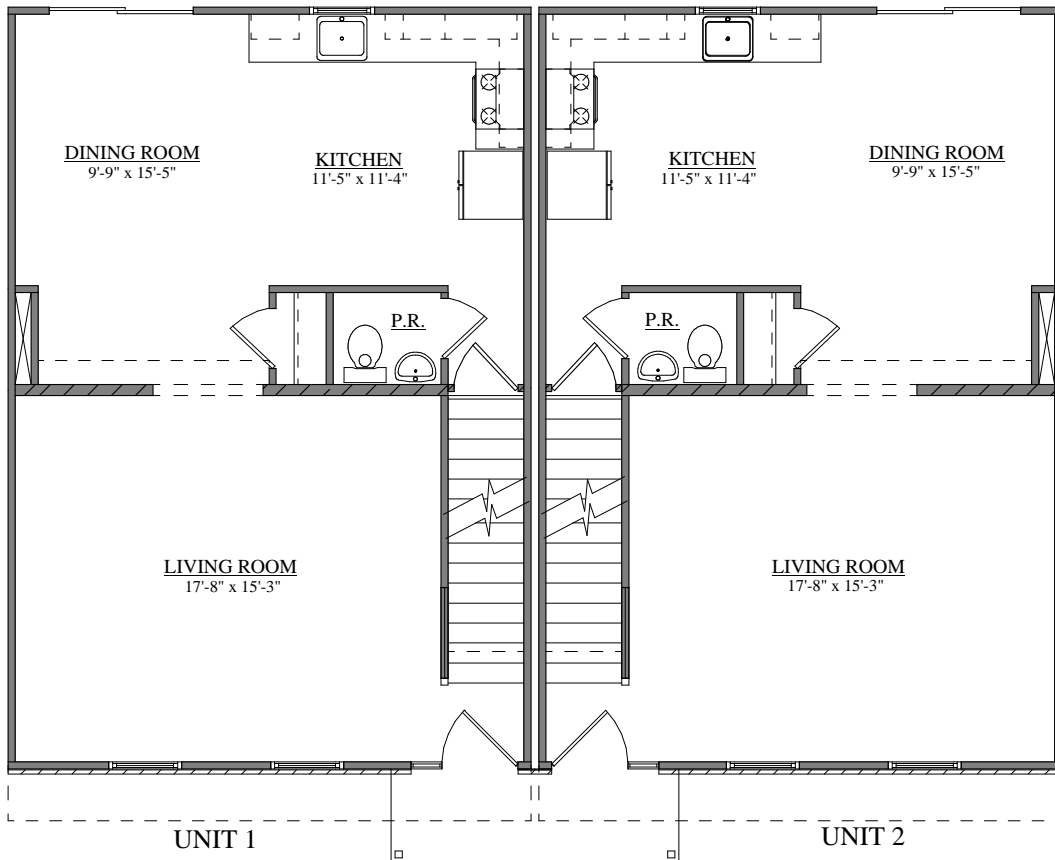

UNIT 1

UNIT 2

FRONT ELEVATION

FORINO - RIDGEWOOD DUPLEX
1432 SQ.FT. EACH UNIT

FIRST FLOOR PLAN
FORINO - RIDGEWOOD DUPLEX

SECOND FLOOR PLAN
FORINO - RIDGEWOOD DUPLEX