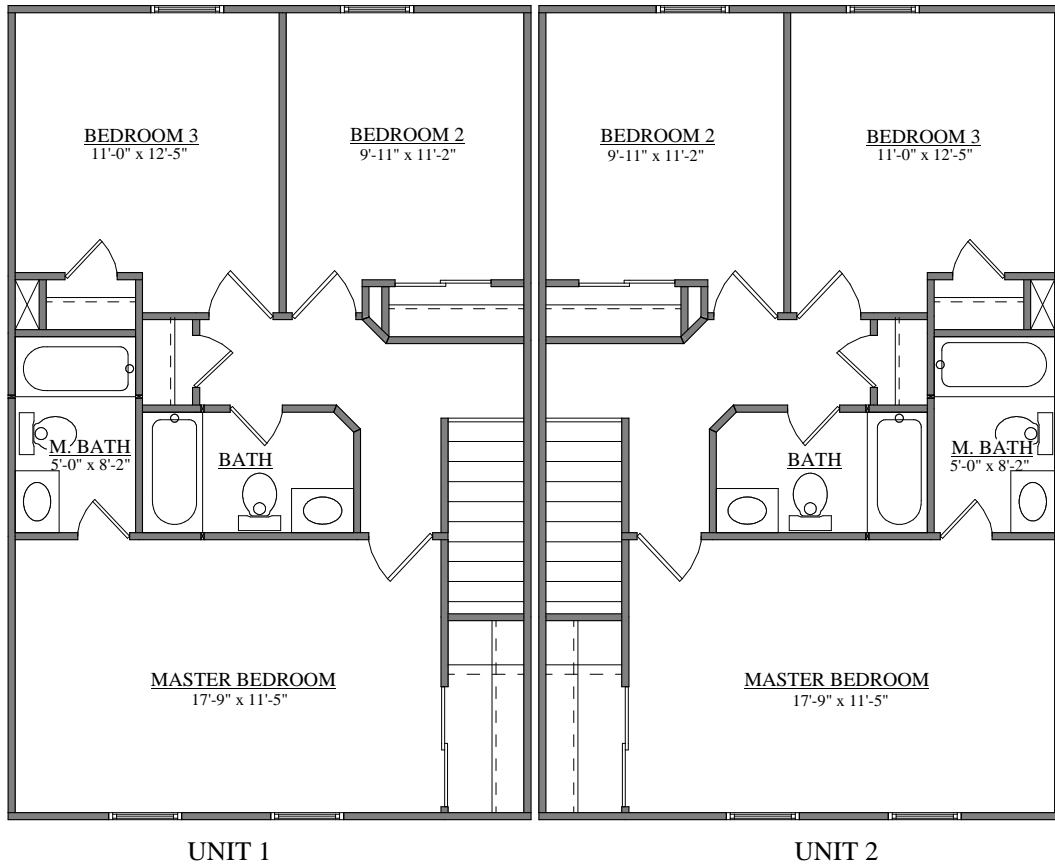

UNIT 1

UNIT 2

FRONT ELEVATION

FORINO - RIDGEWOOD DUPLEX
1432 SQ.FT. EACH UNIT

FIRST FLOOR PLAN
FORINO - RIDGEWOOD DUPLEX

SECOND FLOOR PLAN
FORINO - RIDGEWOOD DUPLEX