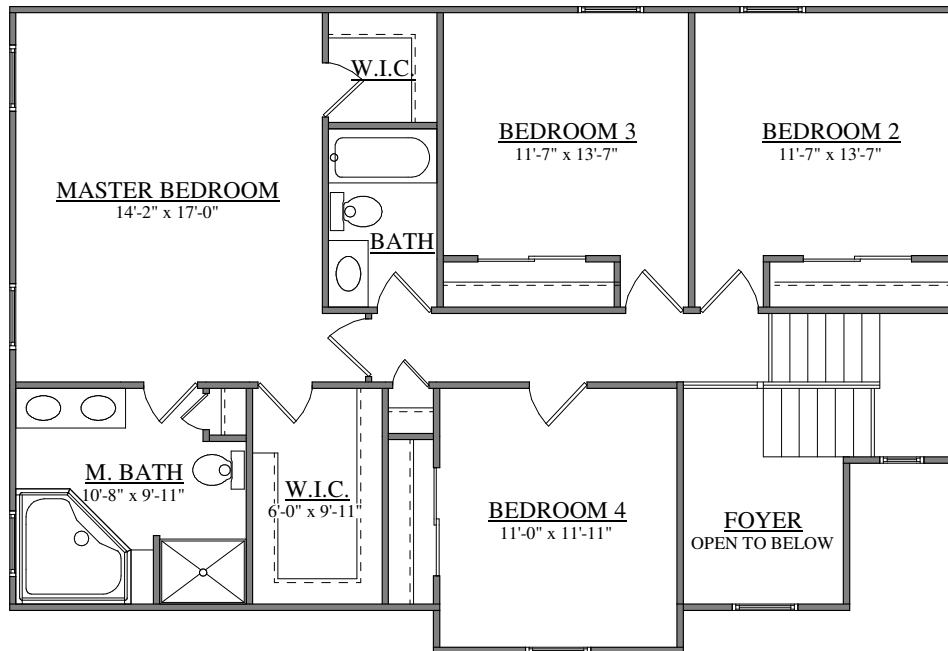

FRONT ELEVATION  
FORINO - SAN DIEGO -  
CRICKET SLOPE FARMS  
2252 SQ. FT.

**FIRST FLOOR PLAN**  
**FORINO - SAN DIEGO -**  
**CRICKET SLOPE FARMS**

**SECOND FLOOR PLAN**  
**FORINO - SAN DIEGO -**  
**CRICKET SLOPE FARMS**