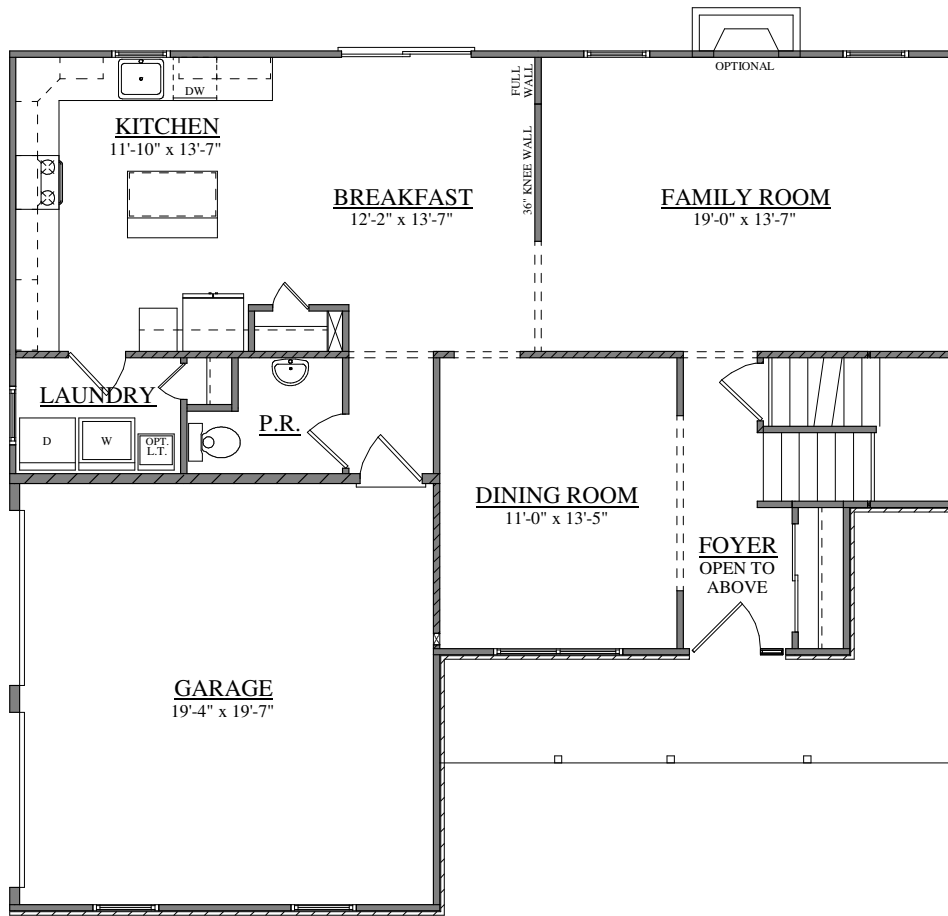

FRONT ELEVATION  
FORINO - SAN DIEGO -  
CRICKET SLOPE FARMS  
2252 SQ. FT.

**FIRST FLOOR PLAN**  
**FORINO - SAN DIEGO -**  
**CRICKET SLOPE FARMS**

**SECOND FLOOR PLAN**  
**FORINO - SAN DIEGO -**  
**CRICKET SLOPE FARMS**