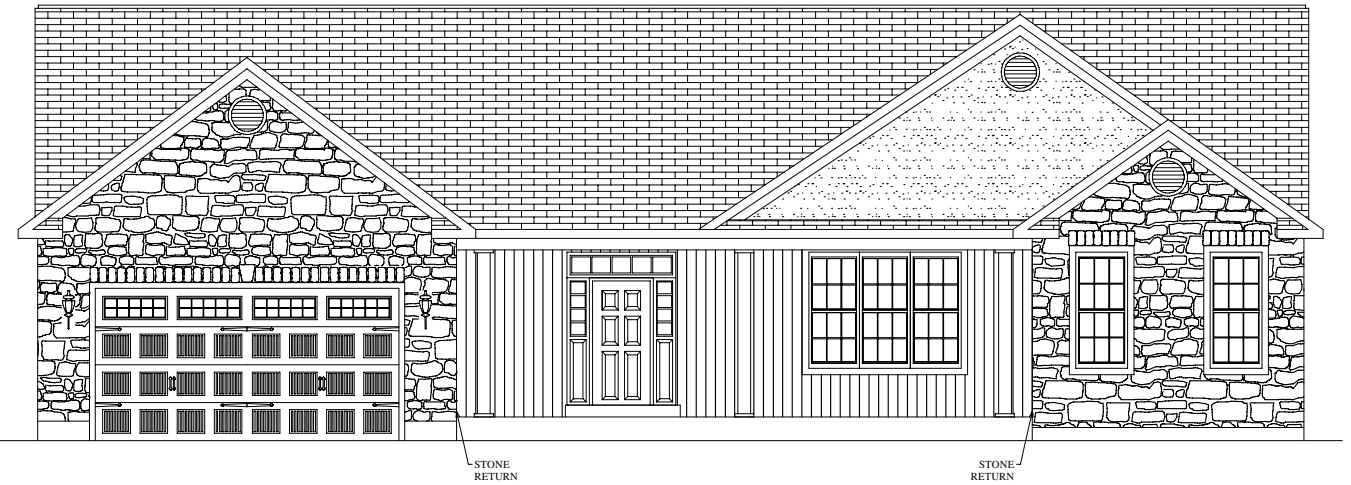

FRONT ELEVATION
FORINO - TAHOE III - STANDARD CLASSIC
 2479 SQ. FT.

FRONT ELEVATION
FORINO - TAHOE III - OPTION "A"
 2479 SQ. FT.