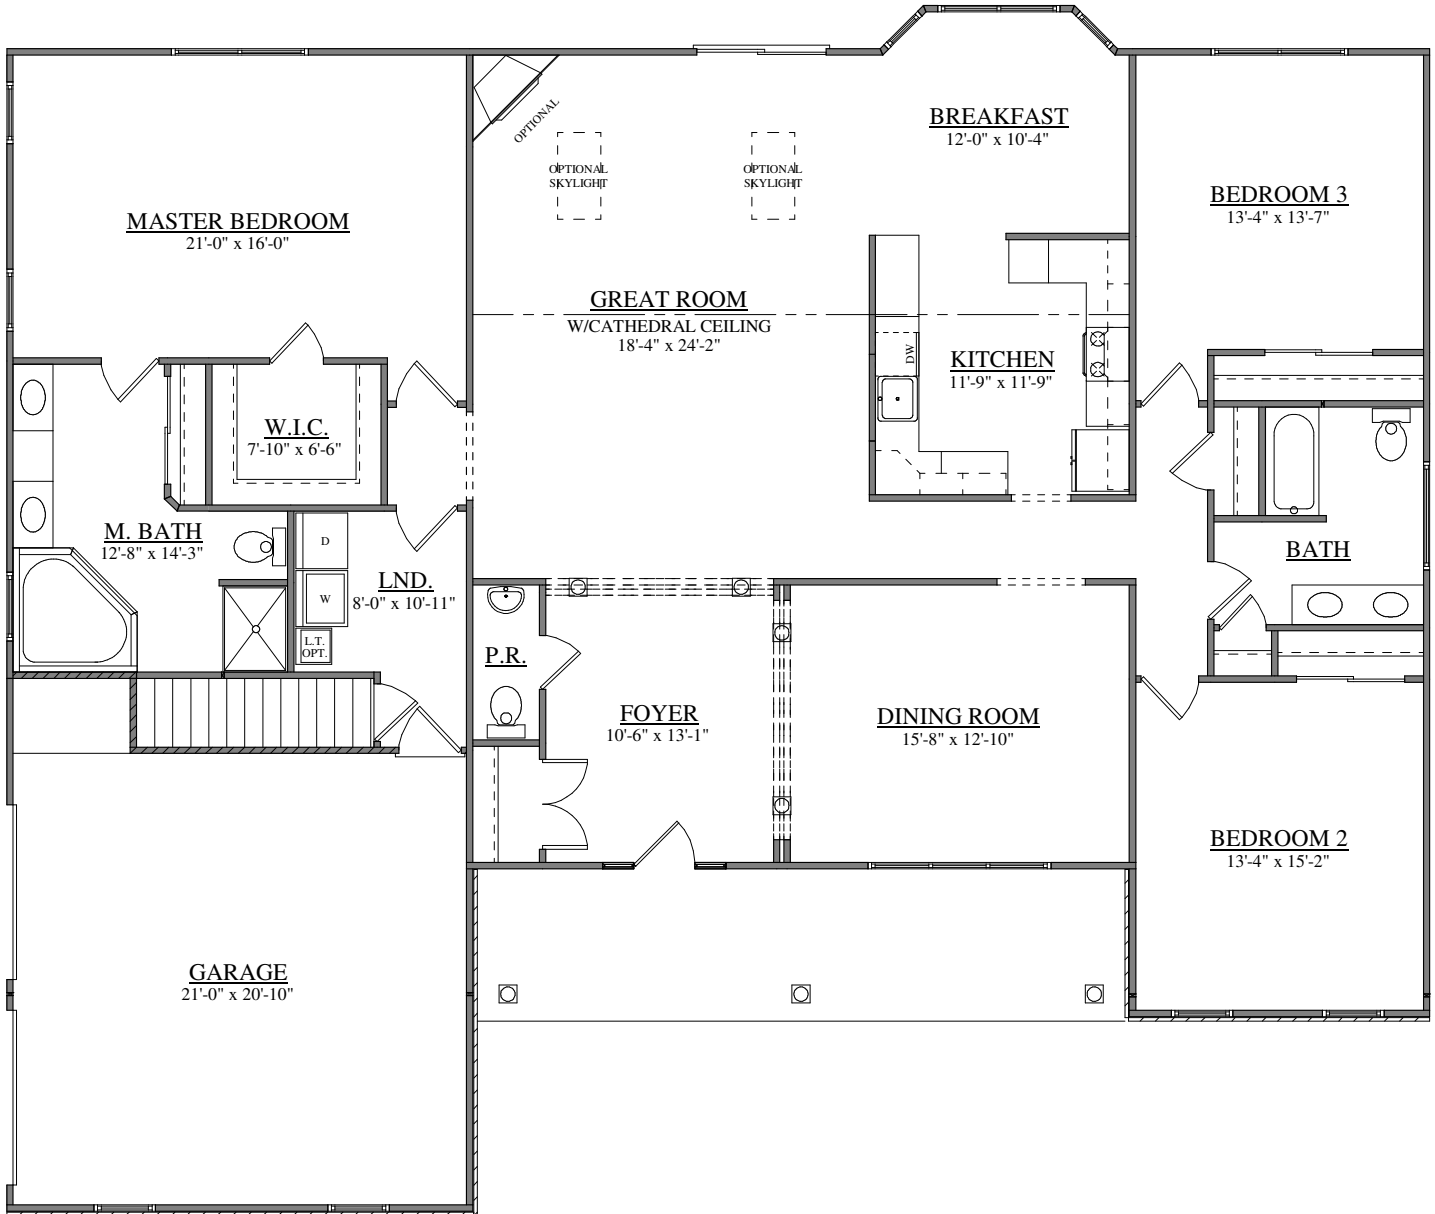

FRONT ELEVATION
FORINO - TAHOE III -
CRICKET SLOPE FARMS
2479 SQ. FT.

FIRST FLOOR PLAN
FORINO - TAHOE III -
CRICKET SLOPE FARMS