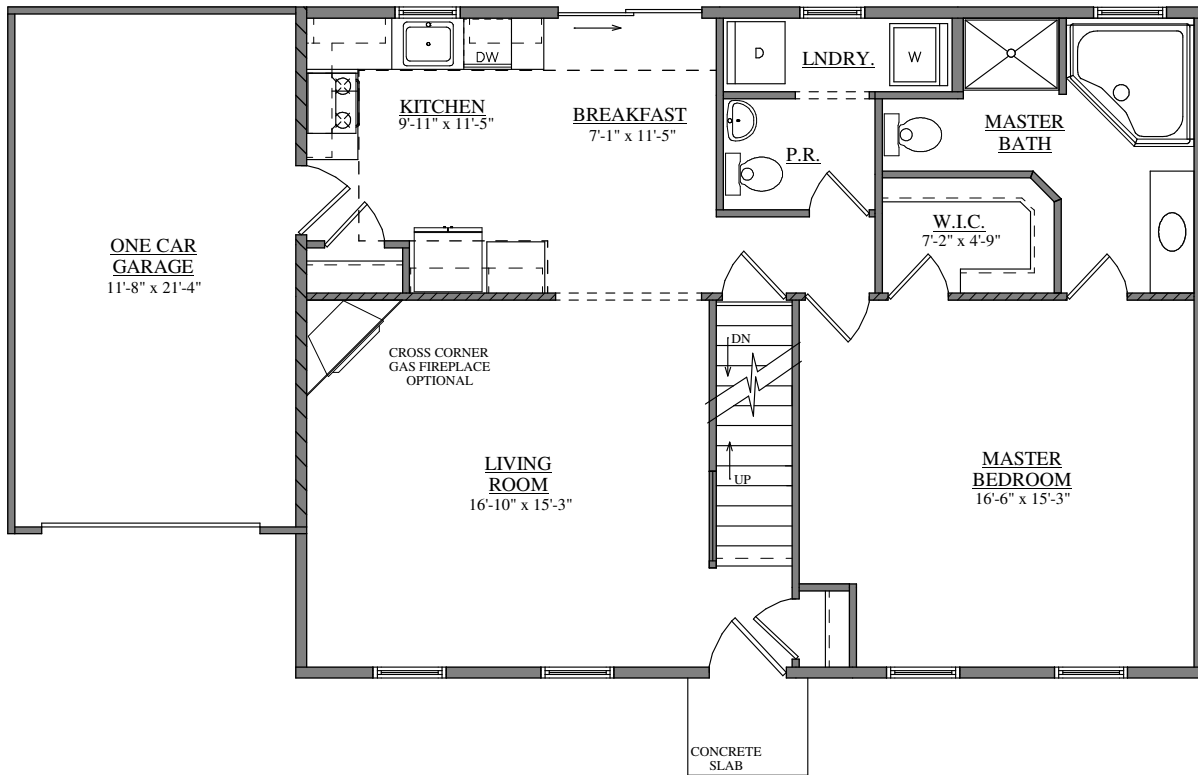

FRONT ELEVATION
FORINO - VERMONT II - CLASSIC
1772 SQ.FT.

FIRST FLOOR PLAN
FORINO - VERMONT II

SECOND FLOOR PLAN
FORINO - VERMONT II