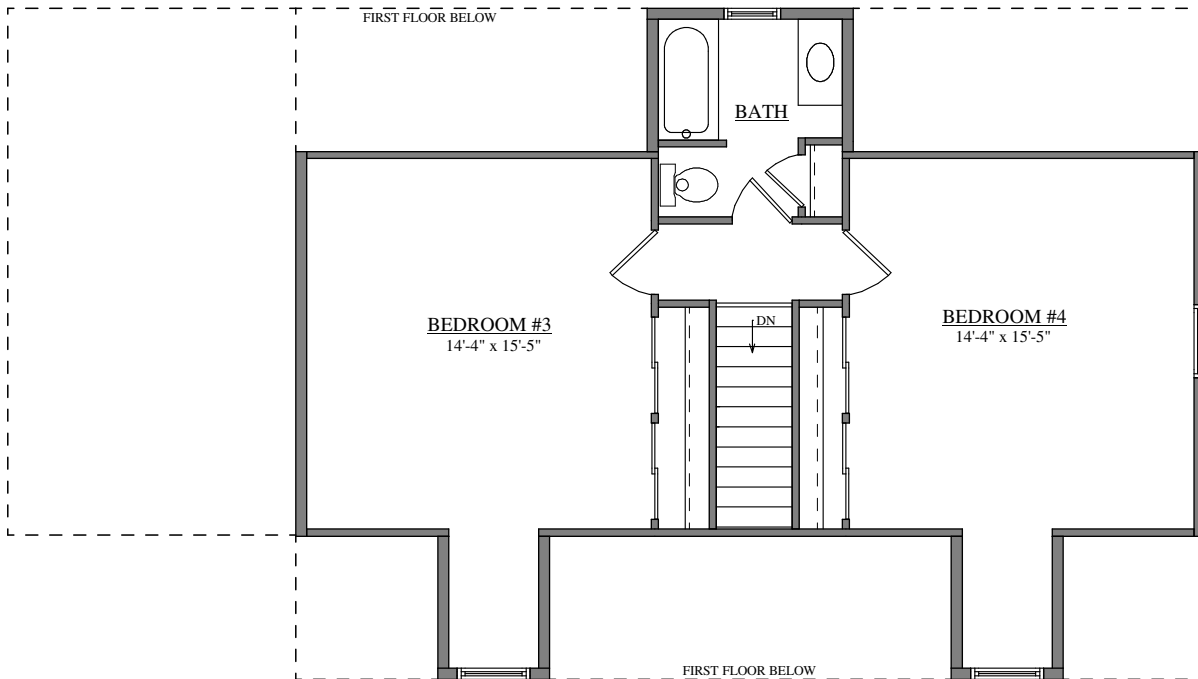

FRONT ELEVATION
FORINO - VERMONT II - CLASSIC
1772 SQ.FT.

FIRST FLOOR PLAN
FORINO - VERMONT II

SECOND FLOOR PLAN
FORINO - VERMONT II