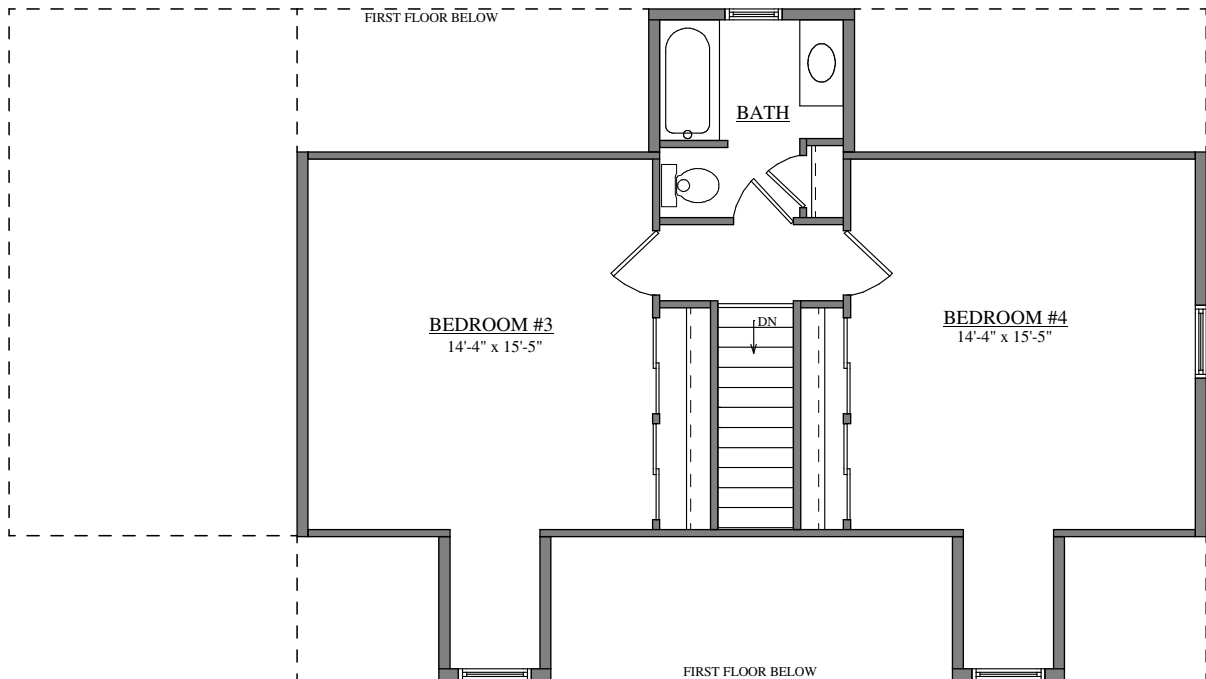

FRONT ELEVATION
FORINO - VERMONT - CLASSIC
1772 SQ.FT.

FIRST FLOOR PLAN
FORINO - VERMONT

SECOND FLOOR PLAN
FORINO - VERMONT