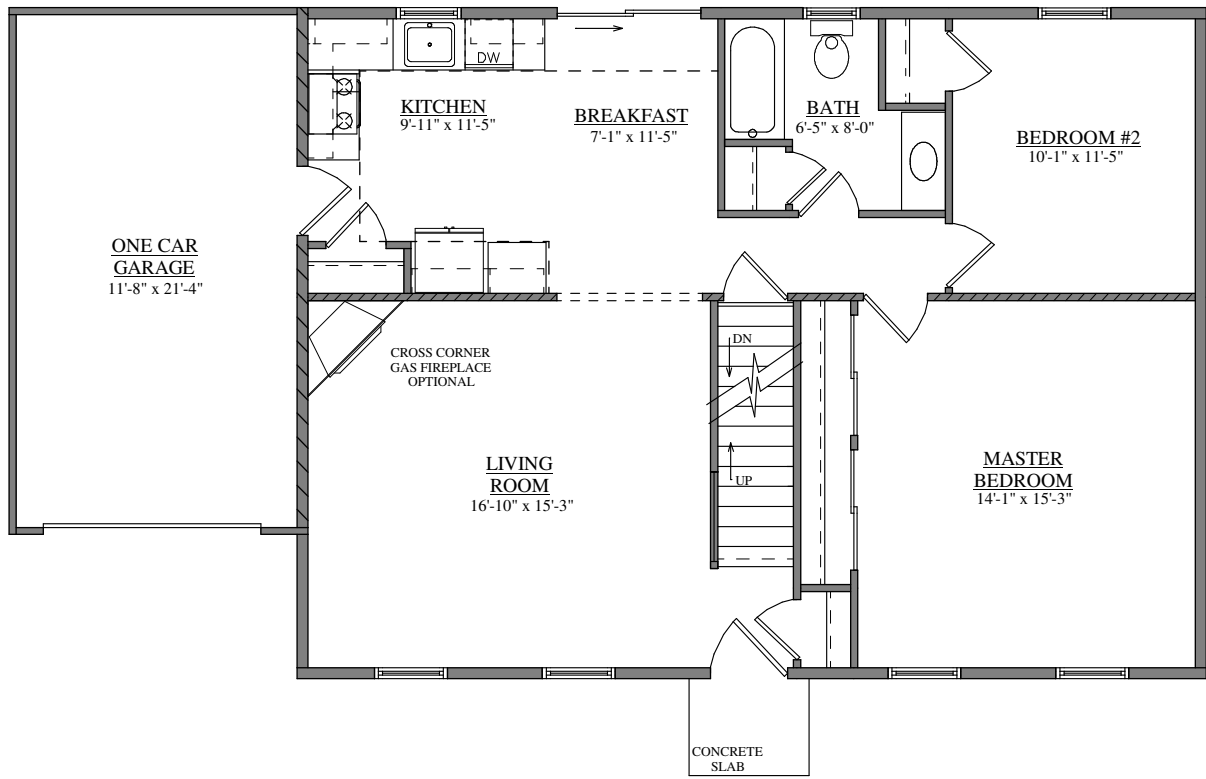

FRONT ELEVATION
FORINO - VERMONT - CLASSIC
1772 SQ.FT.

FIRST FLOOR PLAN
FORINO - VERMONT

SECOND FLOOR PLAN
FORINO - VERMONT