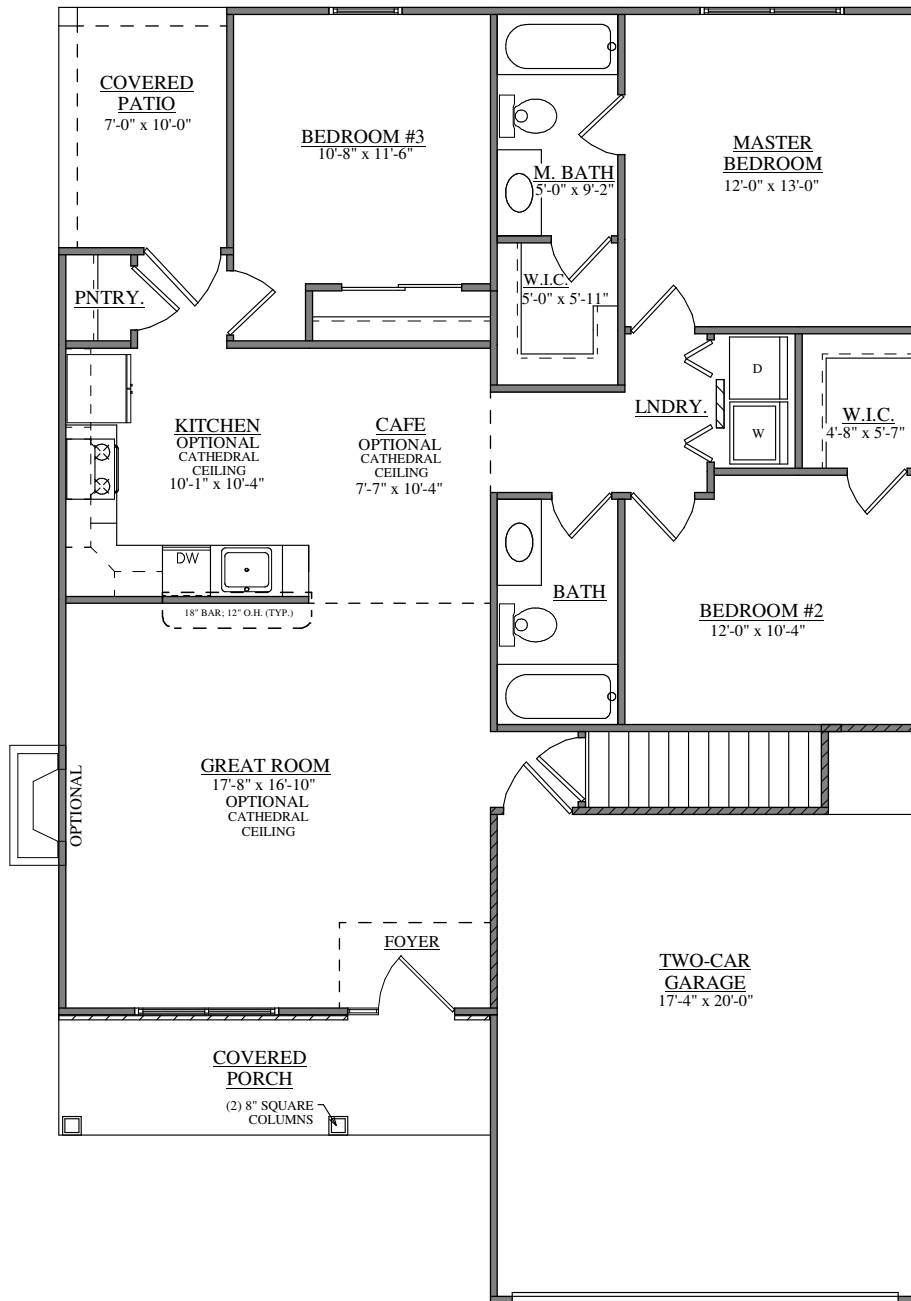

FRONT ELEVATION

FORINO - VIRGINIA II (W/ BASEMENT) - CLASSIC
1275 SQ. FT.

FRONT ELEVATION

FORINO - VIRGINIA II (W/ BASEMENT) - CLASSIC
W/ HALF STONE COLUMNS OPTION
1275 SQ. FT.

FIRST FLOOR PLAN
FORINO - VIRGINIA II (W/ BASEMENT) - CLASSIC