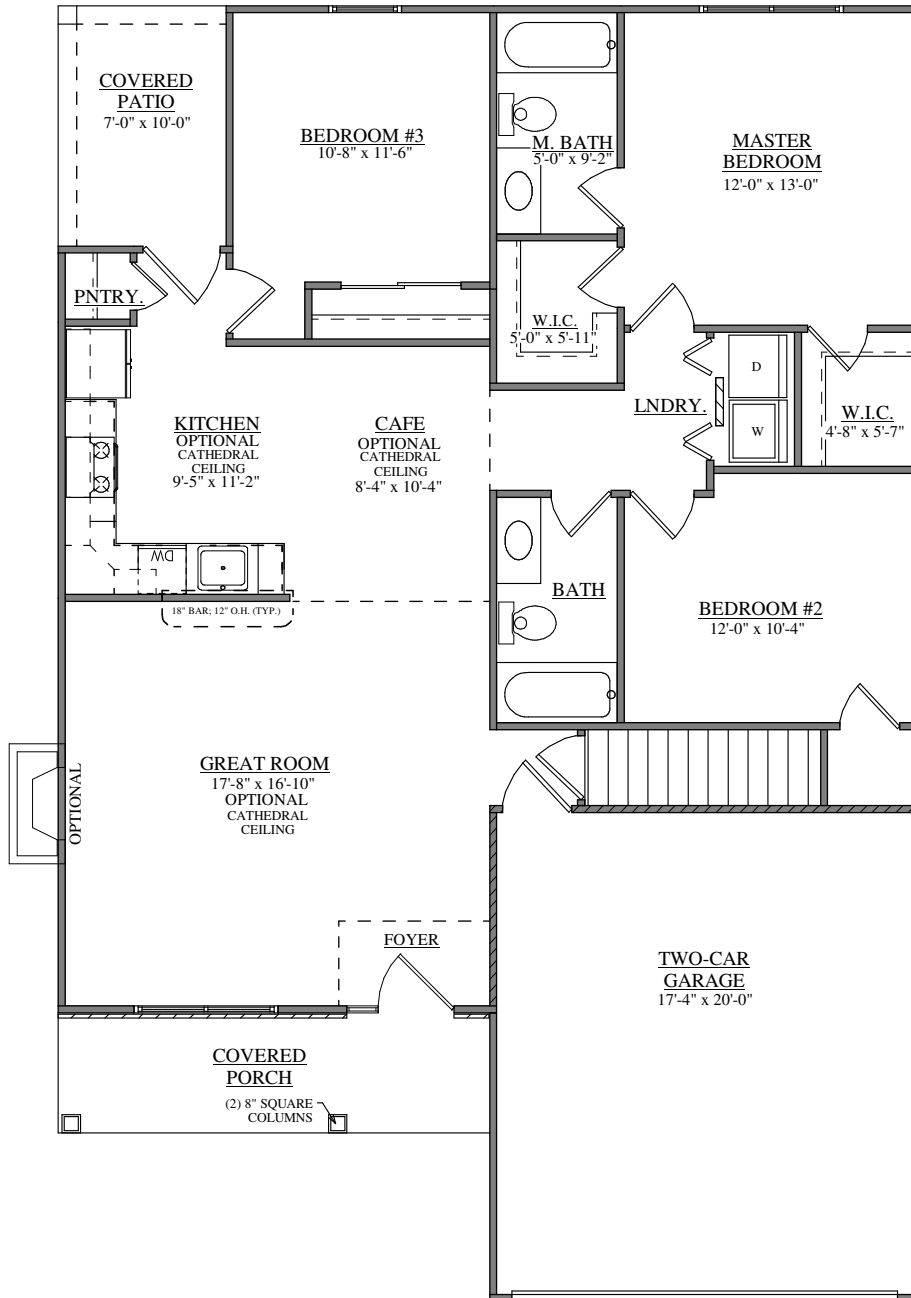

FRONT ELEVATION

FORINO - VIRGINIA II (W/ BASEMENT) - CLASSIC
1275 SQ. FT.

FRONT ELEVATION

FORINO - VIRGINIA II (W/ BASEMENT) - CLASSIC
W/ HALF STONE COLUMNS OPTION
1275 SQ. FT.

FIRST FLOOR PLAN
FORINO - VIRGINIA II (W/ BASEMENT) - CLASSIC