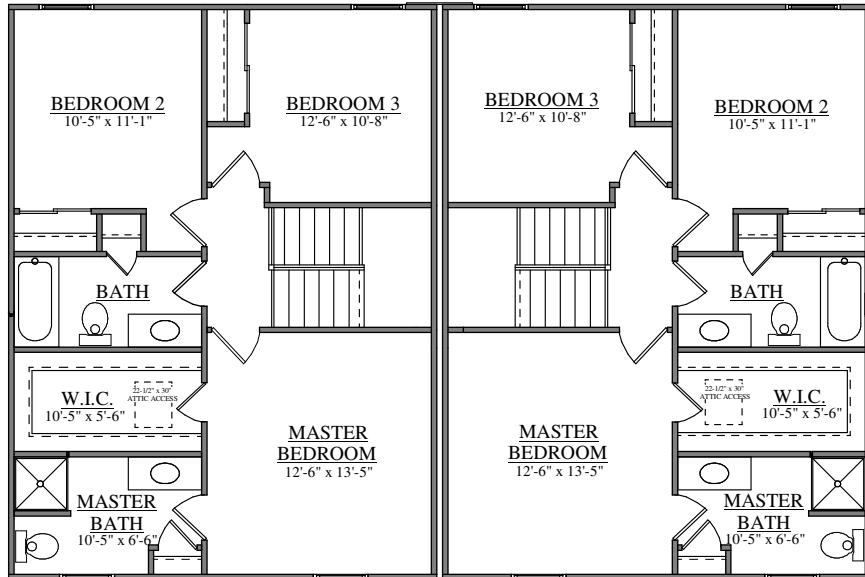

UNIT #1

FRONT ELEVATION  
FORINO - GREENWOOD  
TOWNHOUSE - (6) PLEX - CLASSIC  
1377 SQ. FT. (EACH UNIT)

UNIT #2

UNIT 1

**FIRST FLOOR PLAN**  
FORINO - GREENWOOD  
TOWNHOUSE - (6) PLEX

UNIT 2

UNIT 1

**SECOND FLOOR PLAN**  
FORINO - GREENWOOD  
TOWNHOUSE - (6) PLEX