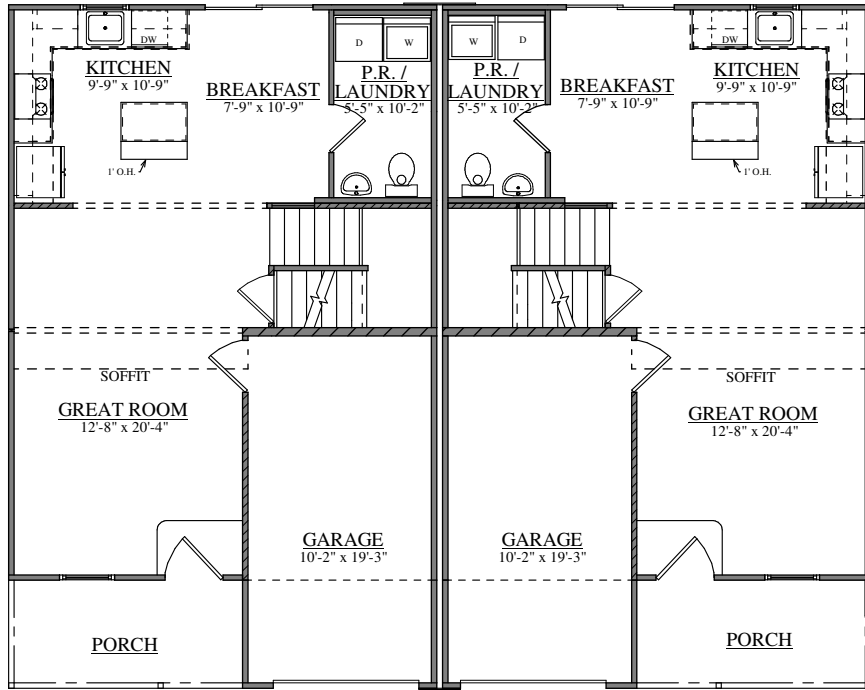

UNIT #1

FRONT ELEVATION  
FORINO - GREENWOOD  
TOWNHOUSE - (6) PLEX - CLASSIC  
1377 SQ. FT. (EACH UNIT)

UNIT #2

UNIT 1

**FIRST FLOOR PLAN**  
FORINO - GREENWOOD  
TOWNHOUSE - (6) PLEX

UNIT 2

UNIT 1

**SECOND FLOOR PLAN**  
FORINO - GREENWOOD  
TOWNHOUSE - (6) PLEX