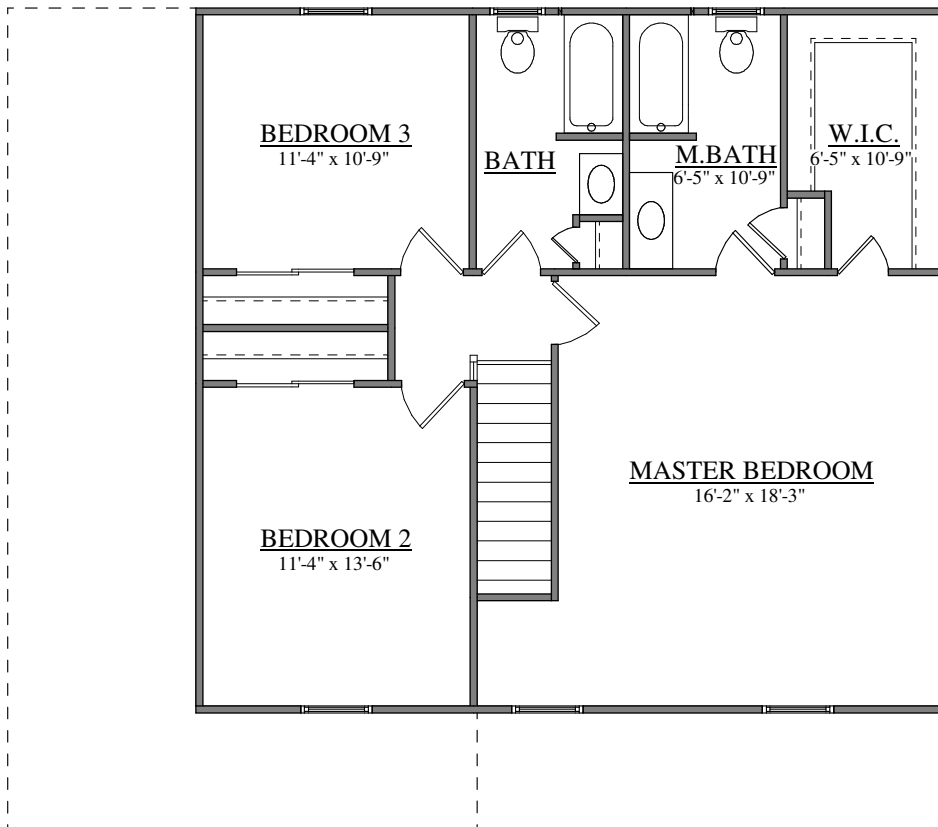

FRONT ELEVATION
 FORINO - NEW HAVEN I - STANDARD CLASSIC
 1860 SQ. FT.

FRONT ELEVATION
 FORINO - NEW HAVEN I - OPTION "A"
 1860 SQ. FT.

FIRST FLOOR PLAN
FORINO - NEW HAVEN I

SECOND FLOOR PLAN
FORINO - NEW HAVEN I