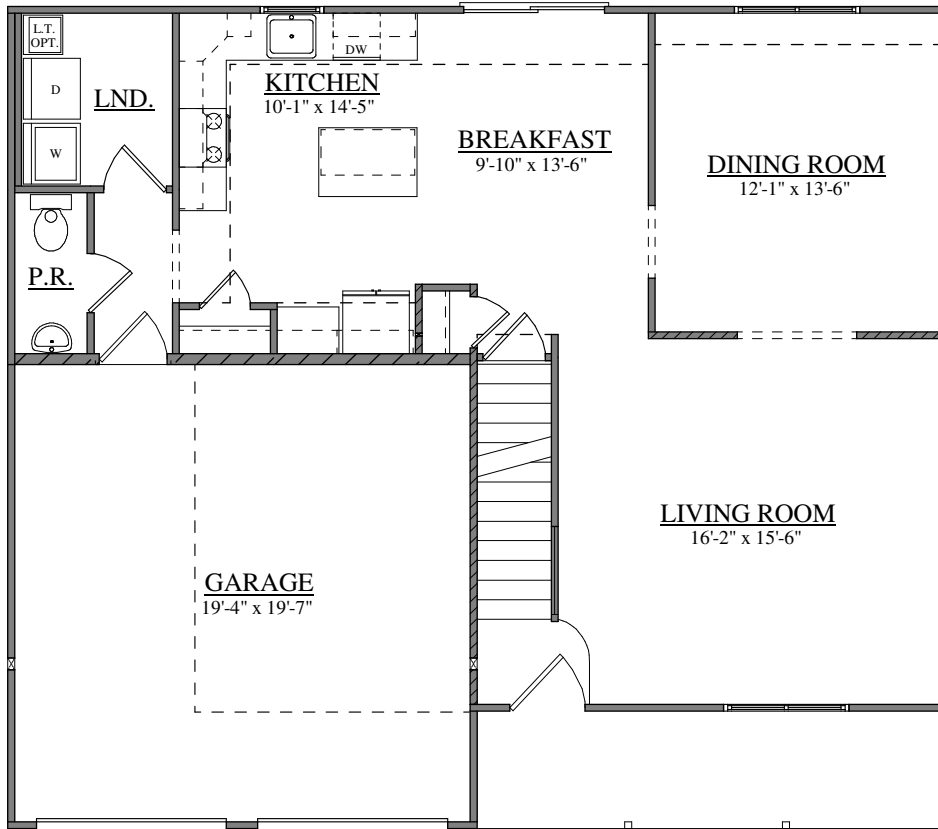

FRONT ELEVATION
 FORINO - NEW HAVEN I - STANDARD CLASSIC
 1860 SQ. FT.

FRONT ELEVATION
 FORINO - NEW HAVEN I - OPTION "A"
 1860 SQ. FT.

FIRST FLOOR PLAN
FORINO - NEW HAVEN I

SECOND FLOOR PLAN
FORINO - NEW HAVEN I