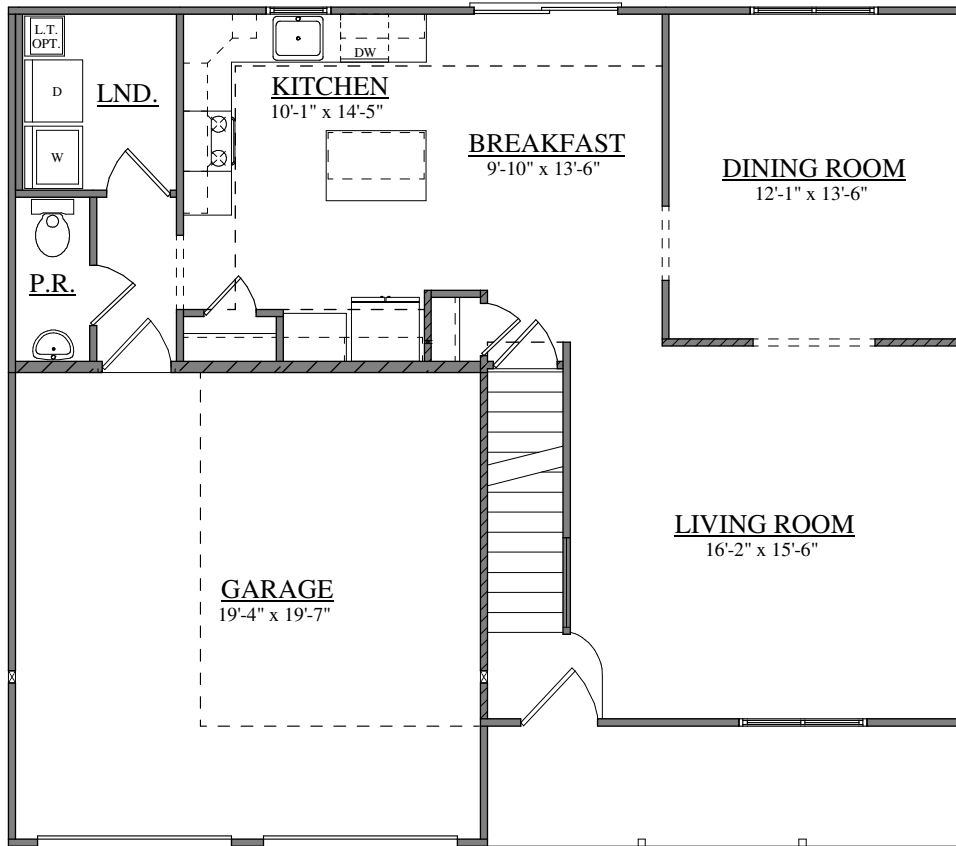

**FRONT ELEVATION**

FORINO - NEW HAVEN II - STANDARD CLASSIC  
1860 SQ. FT.

**FRONT ELEVATION**

FORINO - NEW HAVEN II - OPTION "A"  
1860 SQ. FT.

**FIRST FLOOR PLAN**  
FORINO - NEW HAVEN II

**SECOND FLOOR PLAN**  
FORINO - NEW HAVEN II