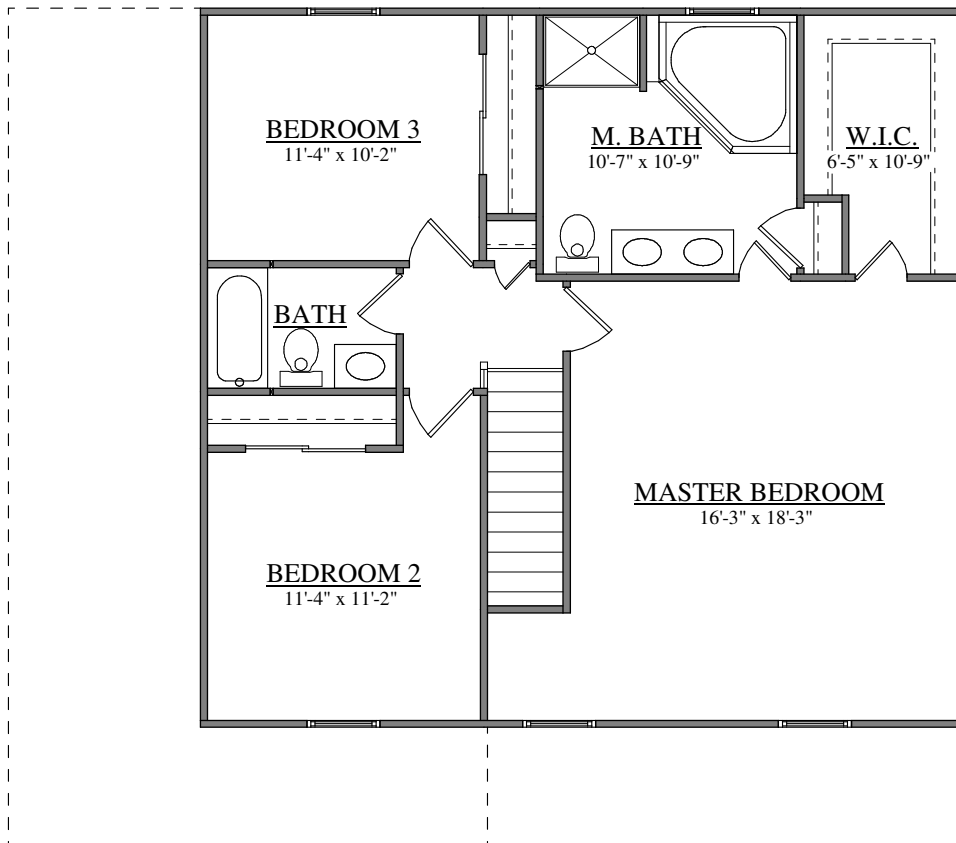

**FRONT ELEVATION**

FORINO - NEW HAVEN II - STANDARD CLASSIC  
1860 SQ. FT.

**FRONT ELEVATION**

FORINO - NEW HAVEN II - OPTION "A"  
1860 SQ. FT.

**FIRST FLOOR PLAN**  
FORINO - NEW HAVEN II

**SECOND FLOOR PLAN**  
FORINO - NEW HAVEN II