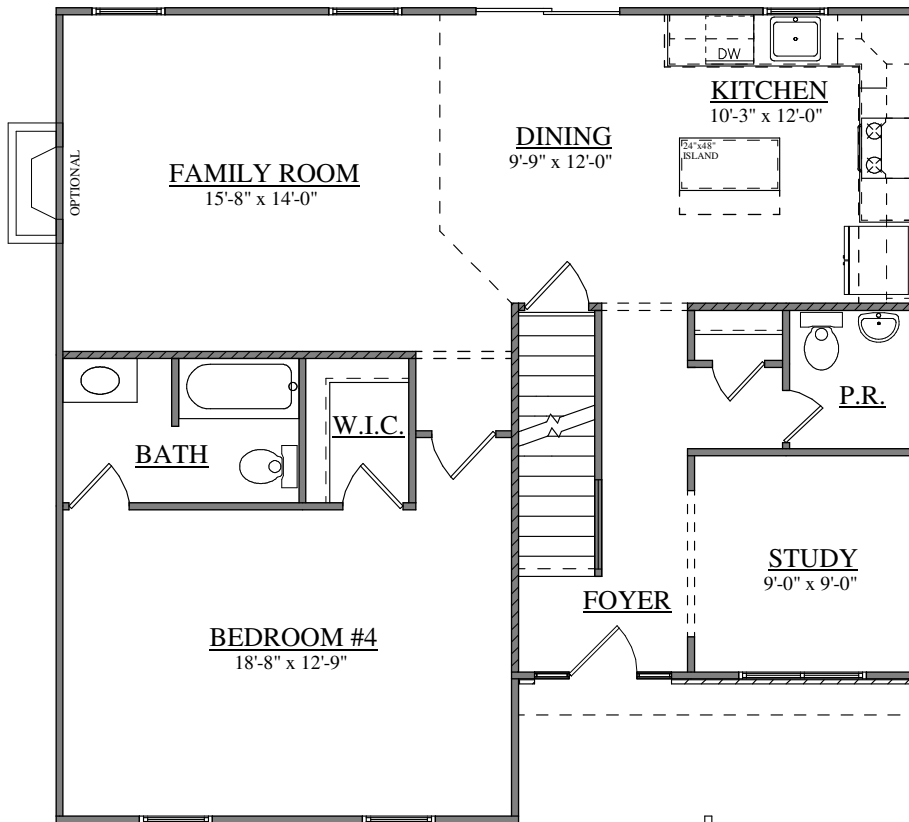

FRONT ELEVATION
FORINO - RICHMOND - CLASSIC
BASEMENT ENTRY
 2147 SQ. FT.

FRONT ELEVATION
FORINO - RICHMOND - OPTION "A"
BASEMENT ENTRY
 2147 SQ. FT.

FIRST FLOOR PLAN
FORINO - RICHMOND -
BASEMENT ENTRY

SECOND FLOOR PLAN
FORINO - RICHMOND -
BASEMENT ENTRY