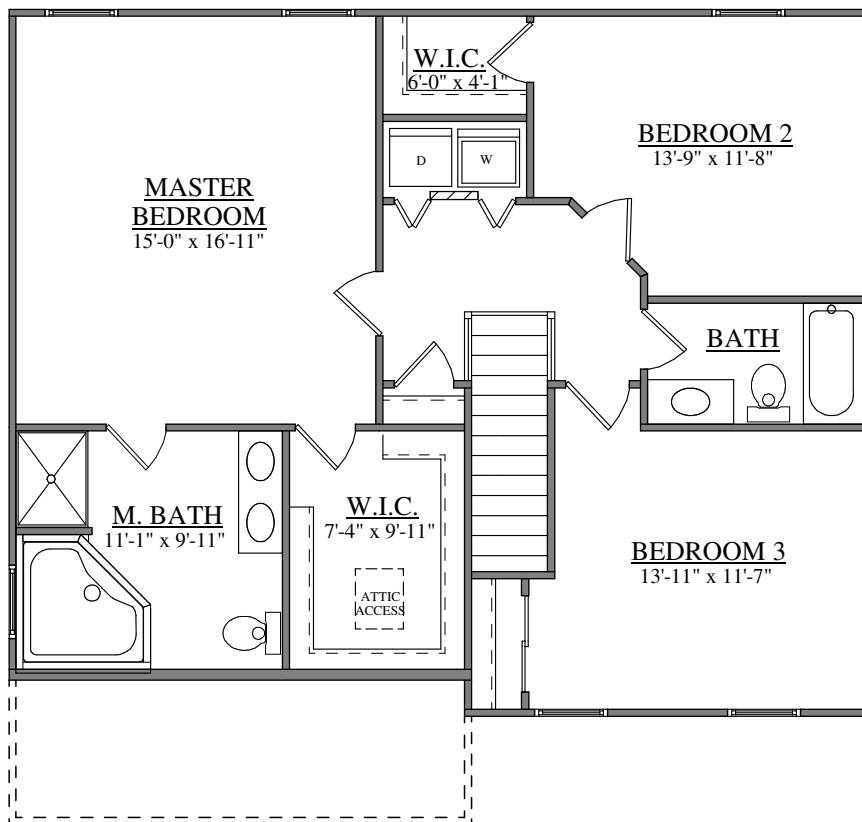

FRONT ELEVATION
FORINO - RICHMOND - CLASSIC
BASEMENT ENTRY
 2147 SQ. FT.

FRONT ELEVATION
FORINO - RICHMOND - OPTION "A"
BASEMENT ENTRY
 2147 SQ. FT.

FIRST FLOOR PLAN
FORINO - RICHMOND -
BASEMENT ENTRY

SECOND FLOOR PLAN
FORINO - RICHMOND -
BASEMENT ENTRY