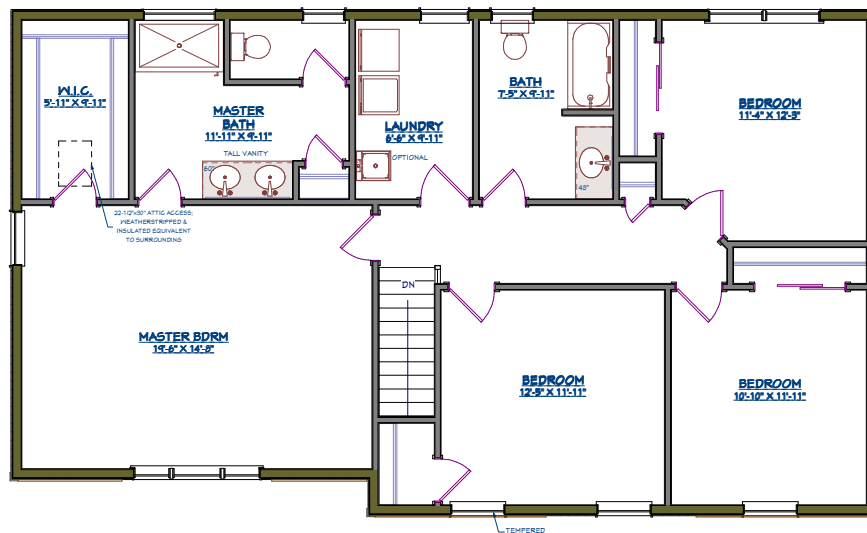

BUILDING CONFIDENCE. DELIVERING VALUE.

FRONT ELEVATION
FORINO - STAFFORD I - TRADITIONAL
8' FIRST FLOOR WALL HEIGHT
2378 SQ. FT.

FRONT ELEVATION
FORINO - STAFFORD I - STONE FRONT
8' FIRST FLOOR WALL HEIGHT
2378 SQ. FT.

Elevations and landscaping are artist conceptions only. Blueprints and contracts take precedence over artwork. Room sizes are approximate and subject to field variations.

FOR ADDITIONAL INFORMATION VISIT:
WWW.FORINO.COM

REVISED 9/29/2017

FIRST FLOOR PLAN
FORINO - THE STAFFORD I

SECOND FLOOR PLAN
FORINO - THE STAFFORD I