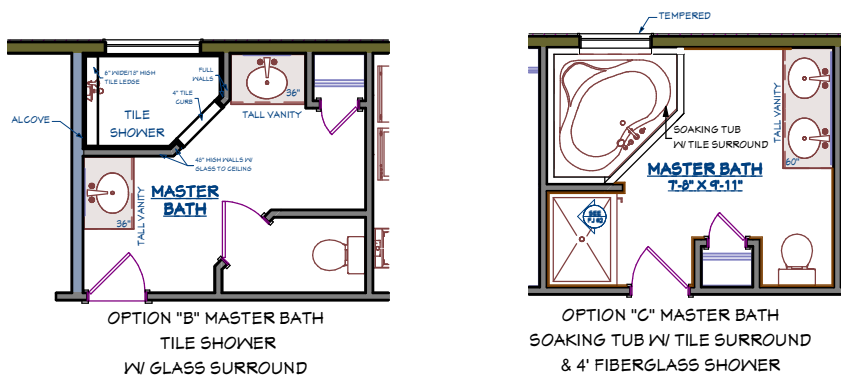

SECOND FLOOR PLAN
FORINO - THE STAFFORD I