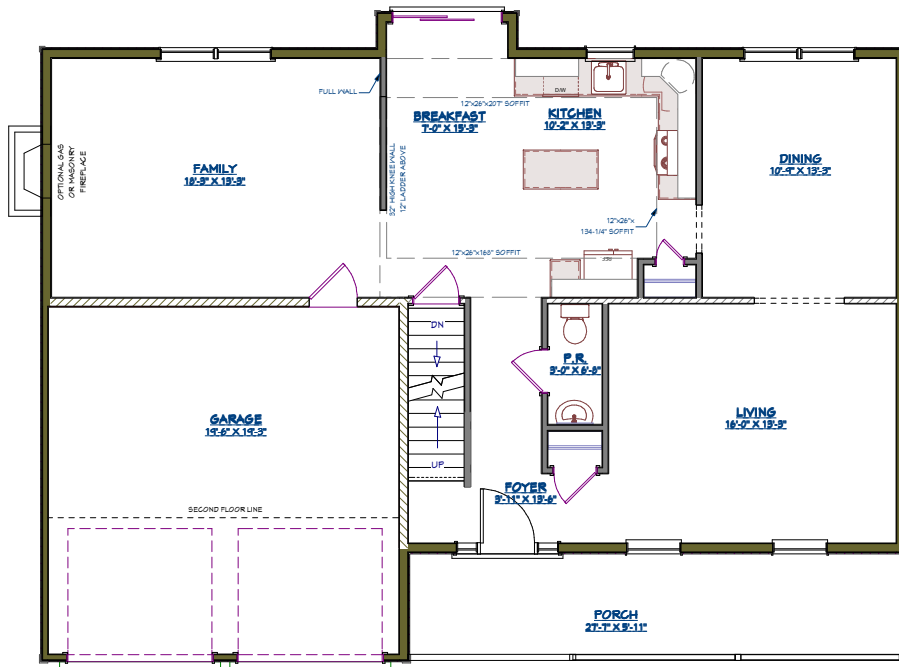

BUILDING CONFIDENCE. DELIVERING VALUE.

FRONT ELEVATION
FORINO - STAFFORD I - TRADITIONAL
8' FIRST FLOOR WALL HEIGHT
2378 SQ. FT.

FRONT ELEVATION
FORINO - STAFFORD I - STONE FRONT
8' FIRST FLOOR WALL HEIGHT
2378 SQ. FT.

Elevations and landscaping are artist conceptions only. Blueprints and contracts take precedence over artwork. Room sizes are approximate and subject to field variations.

FOR ADDITIONAL INFORMATION VISIT:
WWW.FORINO.COM

REVISED 9/29/2017

FIRST FLOOR PLAN
FORINO - THE STAFFORD I

SECOND FLOOR PLAN
FORINO - THE STAFFORD I