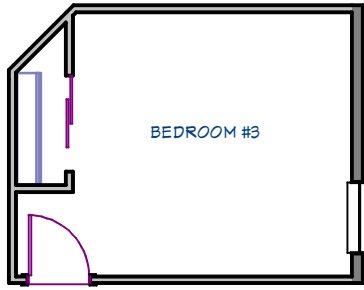

BUILDING CONFIDENCE. DELIVERING VALUE.

**FRONT ELEVATION**  
FORINO - THE LYDIA - CLASSIC  
9' FIRST FLOOR WALL HEIGHT  
1953 SQ. FT.

**FRONT ELEVATION**  
FORINO - THE LYDIA  
LIFESTYLE SERIES  
9' FIRST FLOOR WALL HEIGHT  
1953 SQ. FT.

OPTIONAL BEDROOM #3 CLOSET LAYOUT

OPTIONAL MASTER BATH LAYOUT

**FIRST FLOOR PLAN**  
FORINO - THE LYDIA

Elevations and landscaping are artist conceptions only.  
Blueprints and contracts take precedence over artwork.  
Room sizes are approximate and subject to field variations.