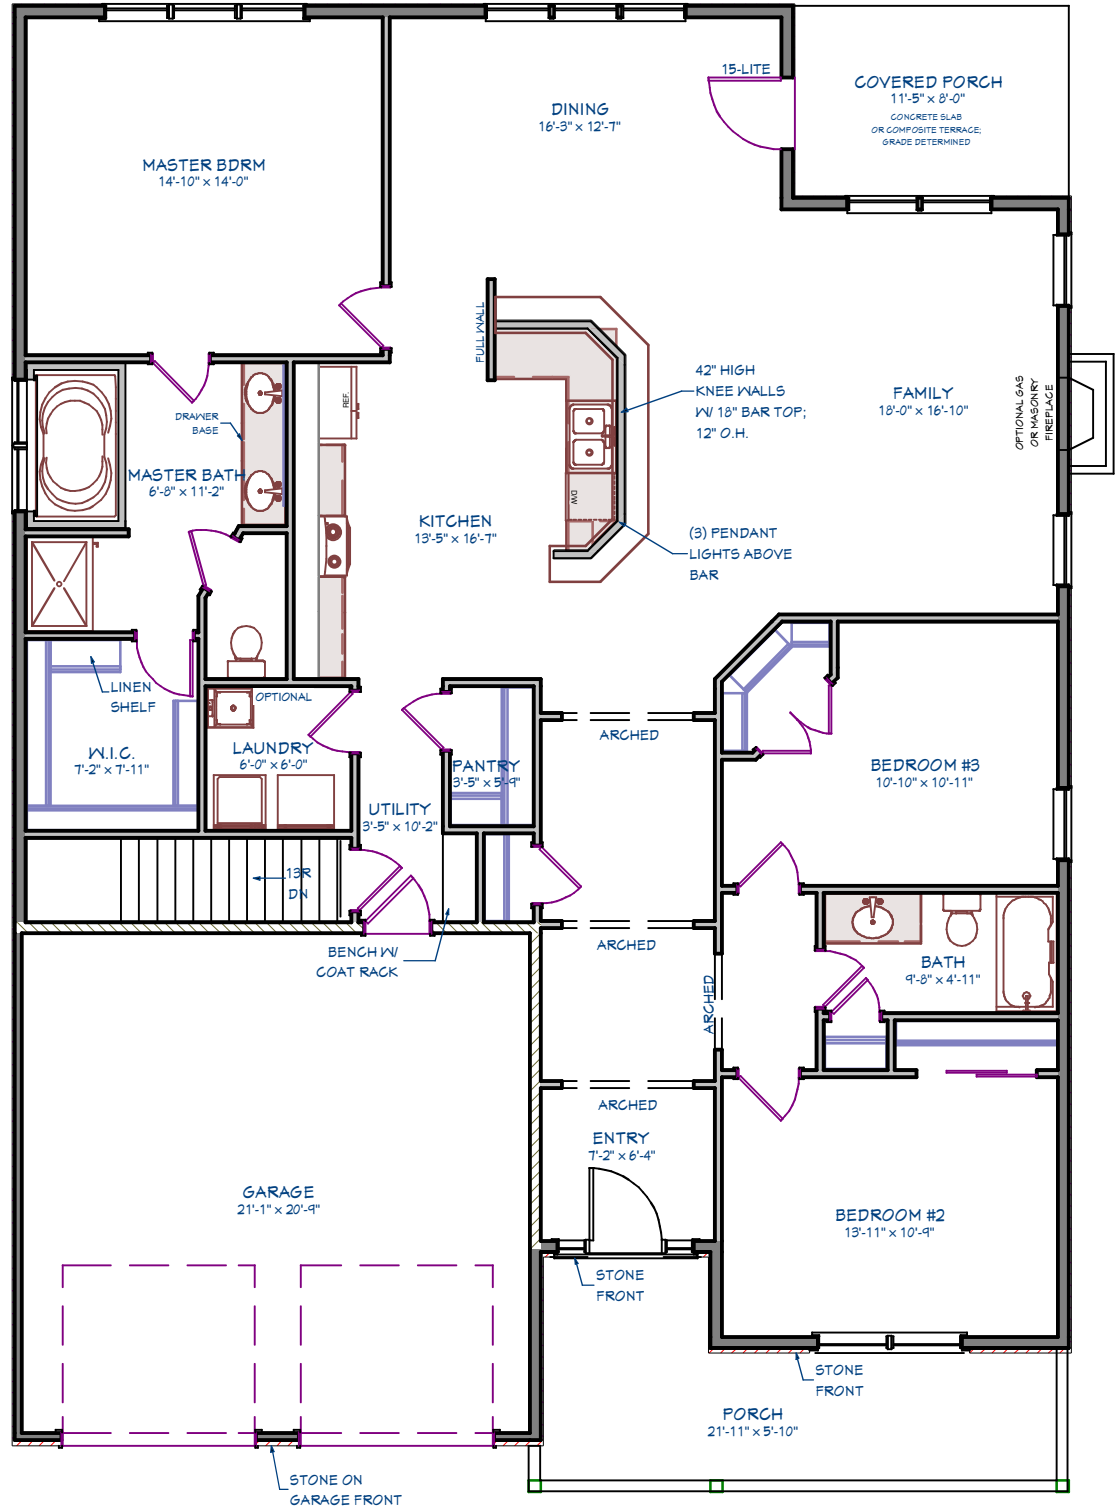

BUILDING CONFIDENCE. DELIVERING VALUE.

**FRONT ELEVATION**  
FORINO - THE LYDIA - CLASSIC  
9' FIRST FLOOR WALL HEIGHT  
1953 SQ. FT.

**FRONT ELEVATION**  
FORINO - THE LYDIA  
LIFESTYLE SERIES  
9' FIRST FLOOR WALL HEIGHT  
1953 SQ. FT.

Elevations and landscaping are artist conceptions only.  
Blueprints and contracts take precedence over artwork.  
Room sizes are approximate and subject to field variations.

FOR ADDITIONAL INFORMATION VISIT:  
[WWW.FORINO.COM](http://WWW.FORINO.COM)

OPTIONAL BEDROOM #3 CLOSET LAYOUT

OPTIONAL MASTER BATH LAYOUT

**FIRST FLOOR PLAN**  
FORINO - THE LYDIA

Elevations and landscaping are artist conceptions only.  
Blueprints and contracts take precedence over artwork.  
Room sizes are approximate and subject to field variations.