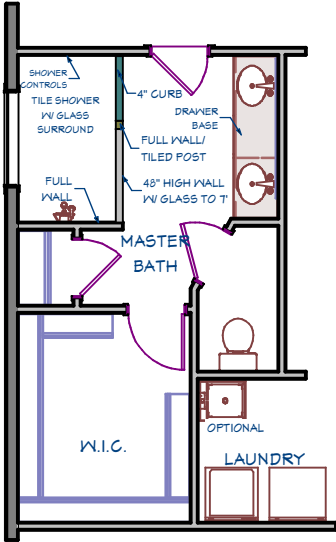

BUILDING CONFIDENCE. DELIVERING VALUE.

**FRONT ELEVATION**  
FORINO - THE LYDIA - CLASSIC  
9' FIRST FLOOR WALL HEIGHT  
1953 SQ. FT.

**FRONT ELEVATION**  
FORINO - THE LYDIA  
LIFESTYLE SERIES  
9' FIRST FLOOR WALL HEIGHT  
1953 SQ. FT.

Elevations and landscaping are artist conceptions only.  
Blueprints and contracts take precedence over artwork.  
Room sizes are approximate and subject to field variations.

FOR ADDITIONAL INFORMATION VISIT:  
[WWW.FORINO.COM](http://WWW.FORINO.COM)

OPTIONAL BEDROOM #3 CLOSET LAYOUT

OPTIONAL MASTER BATH LAYOUT

**FIRST FLOOR PLAN**  
FORINO - THE LYDIA

Elevations and landscaping are artist conceptions only.  
Blueprints and contracts take precedence over artwork.  
Room sizes are approximate and subject to field variations.