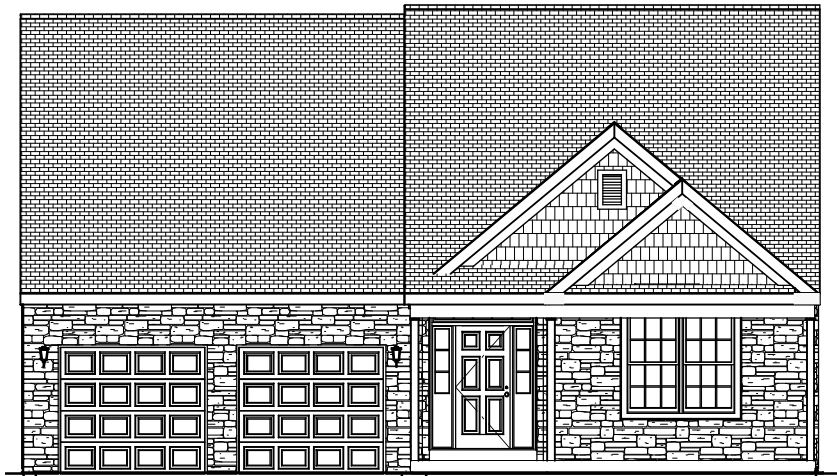

BUILDING CONFIDENCE. DELIVERING VALUE.

**FRONT ELEVATION**  
FORINO - THE LYDIA - CLASSIC  
9' FIRST FLOOR WALL HEIGHT  
1953 SQ. FT.

**FRONT ELEVATION**  
FORINO - THE LYDIA  
LIFESTYLE SERIES  
9' FIRST FLOOR WALL HEIGHT  
1953 SQ. FT.

Elevations and landscaping are artist conceptions only.  
Blueprints and contracts take precedence over artwork.  
Room sizes are approximate and subject to field variations.

FOR ADDITIONAL INFORMATION VISIT:  
[WWW.FORINO.COM](http://WWW.FORINO.COM)