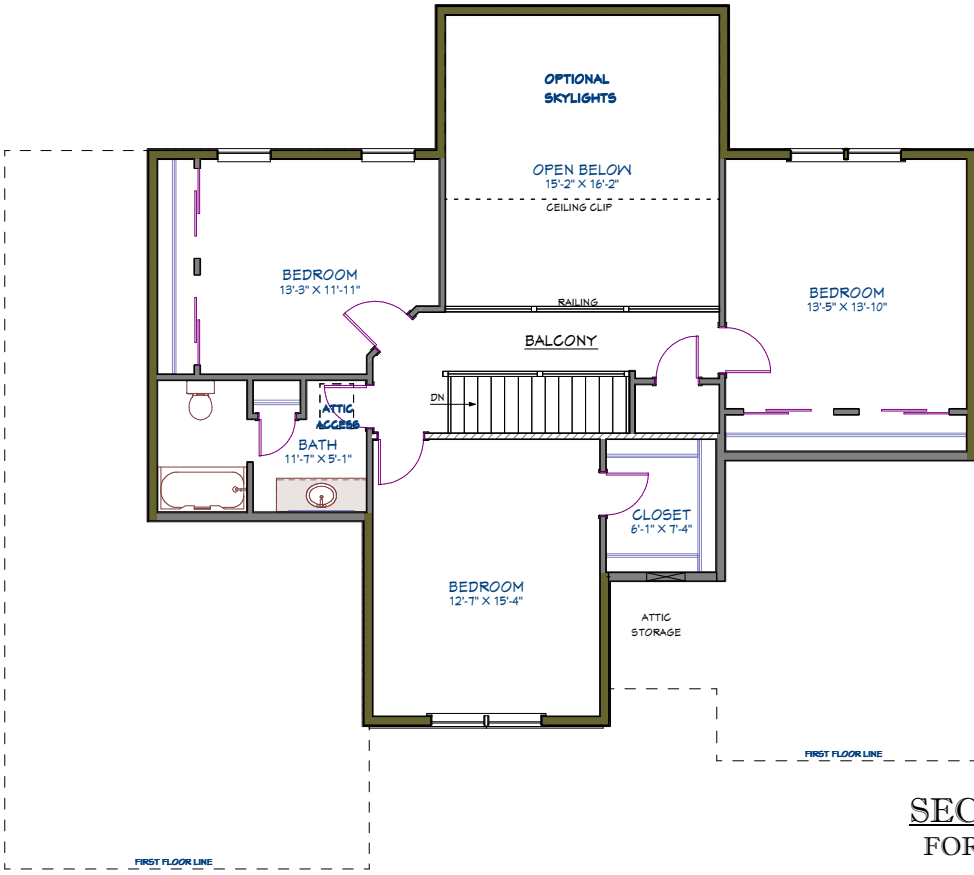

BUILDING CONFIDENCE. DELIVERING VALUE.

**FRONT ELEVATION**

FORINO - THE NANTUCKET - TRADITIONAL  
9' FIRST FLOOR WALL HEIGHT  
2555 SQ. FT.

**FRONT ELEVATION**

FORINO - THE NANTUCKET  
"LIFESTYLE SERIES"  
9' FIRST FLOOR WALL HEIGHT  
2555 SQ. FT.

Elevations and landscaping are artist conceptions only.  
Blueprints and contracts take precedence over artwork.  
Room sizes are approximate and subject to field variations.

FOR ADDITIONAL INFORMATION VISIT:  
[WWW.FORINO.COM](http://WWW.FORINO.COM)

**FIRST FLOOR PLAN**  
FORINO - THE NANTUCKET

**SECOND FLOOR PLAN**  
FORINO - THE NANTUCKET

Elevations and landscaping are artist conceptions only.  
 Blueprints and contracts take precedence over artwork.  
 Room sizes are approximate and subject to field variations.