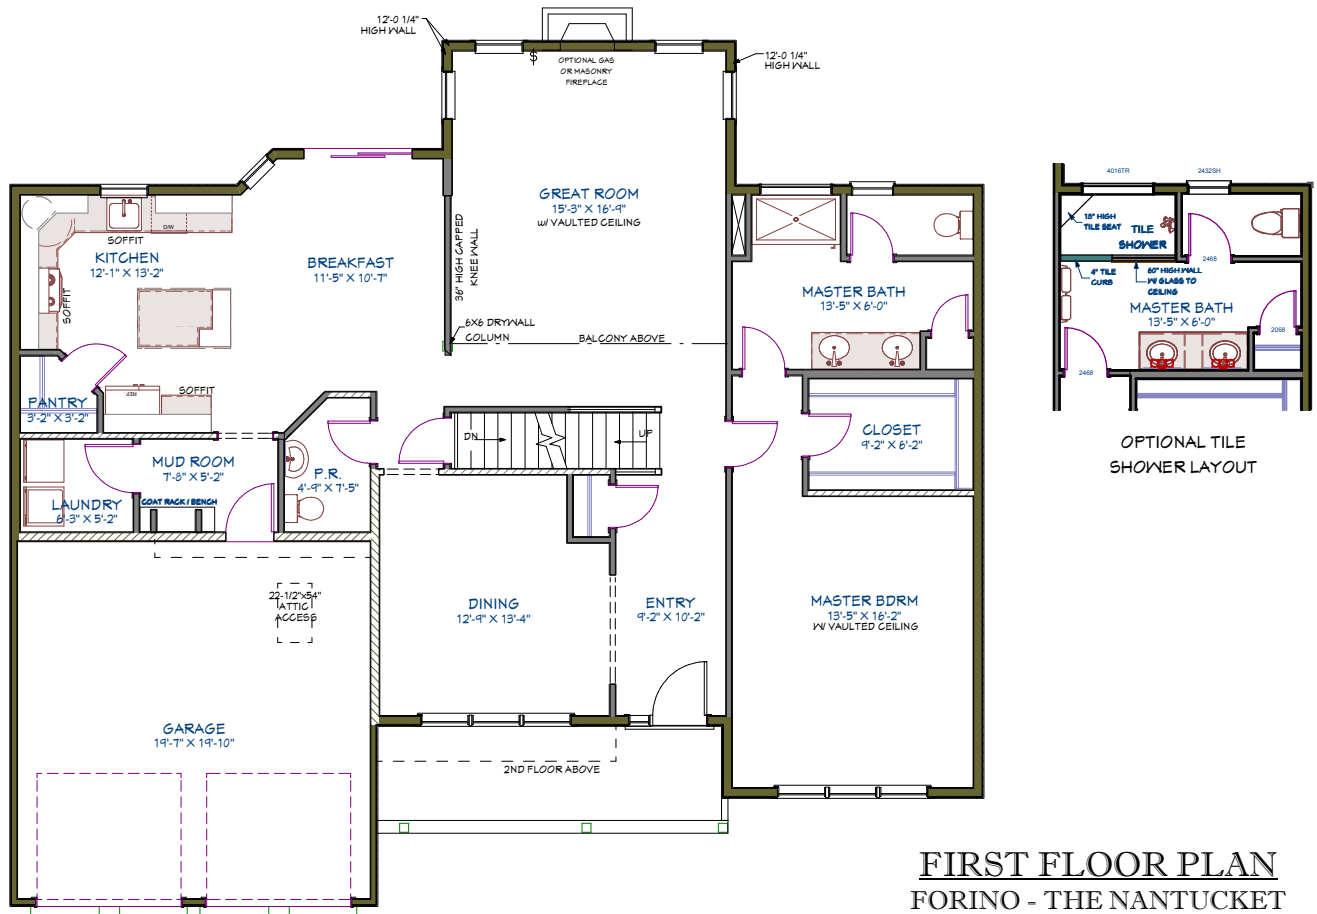

BUILDING CONFIDENCE. DELIVERING VALUE.

**FRONT ELEVATION**

FORINO - THE NANTUCKET - TRADITIONAL  
9' FIRST FLOOR WALL HEIGHT  
2555 SQ. FT.

**FRONT ELEVATION**

FORINO - THE NANTUCKET  
"LIFESTYLE SERIES"  
9' FIRST FLOOR WALL HEIGHT  
2555 SQ. FT.

Elevations and landscaping are artist conceptions only.  
Blueprints and contracts take precedence over artwork.  
Room sizes are approximate and subject to field variations.

FOR ADDITIONAL INFORMATION VISIT:  
[WWW.FORINO.COM](http://WWW.FORINO.COM)

**FIRST FLOOR PLAN**  
FORINO - THE NANTUCKET

**SECOND FLOOR PLAN**  
FORINO - THE NANTUCKET

Elevations and landscaping are artist conceptions only.  
 Blueprints and contracts take precedence over artwork.  
 Room sizes are approximate and subject to field variations.