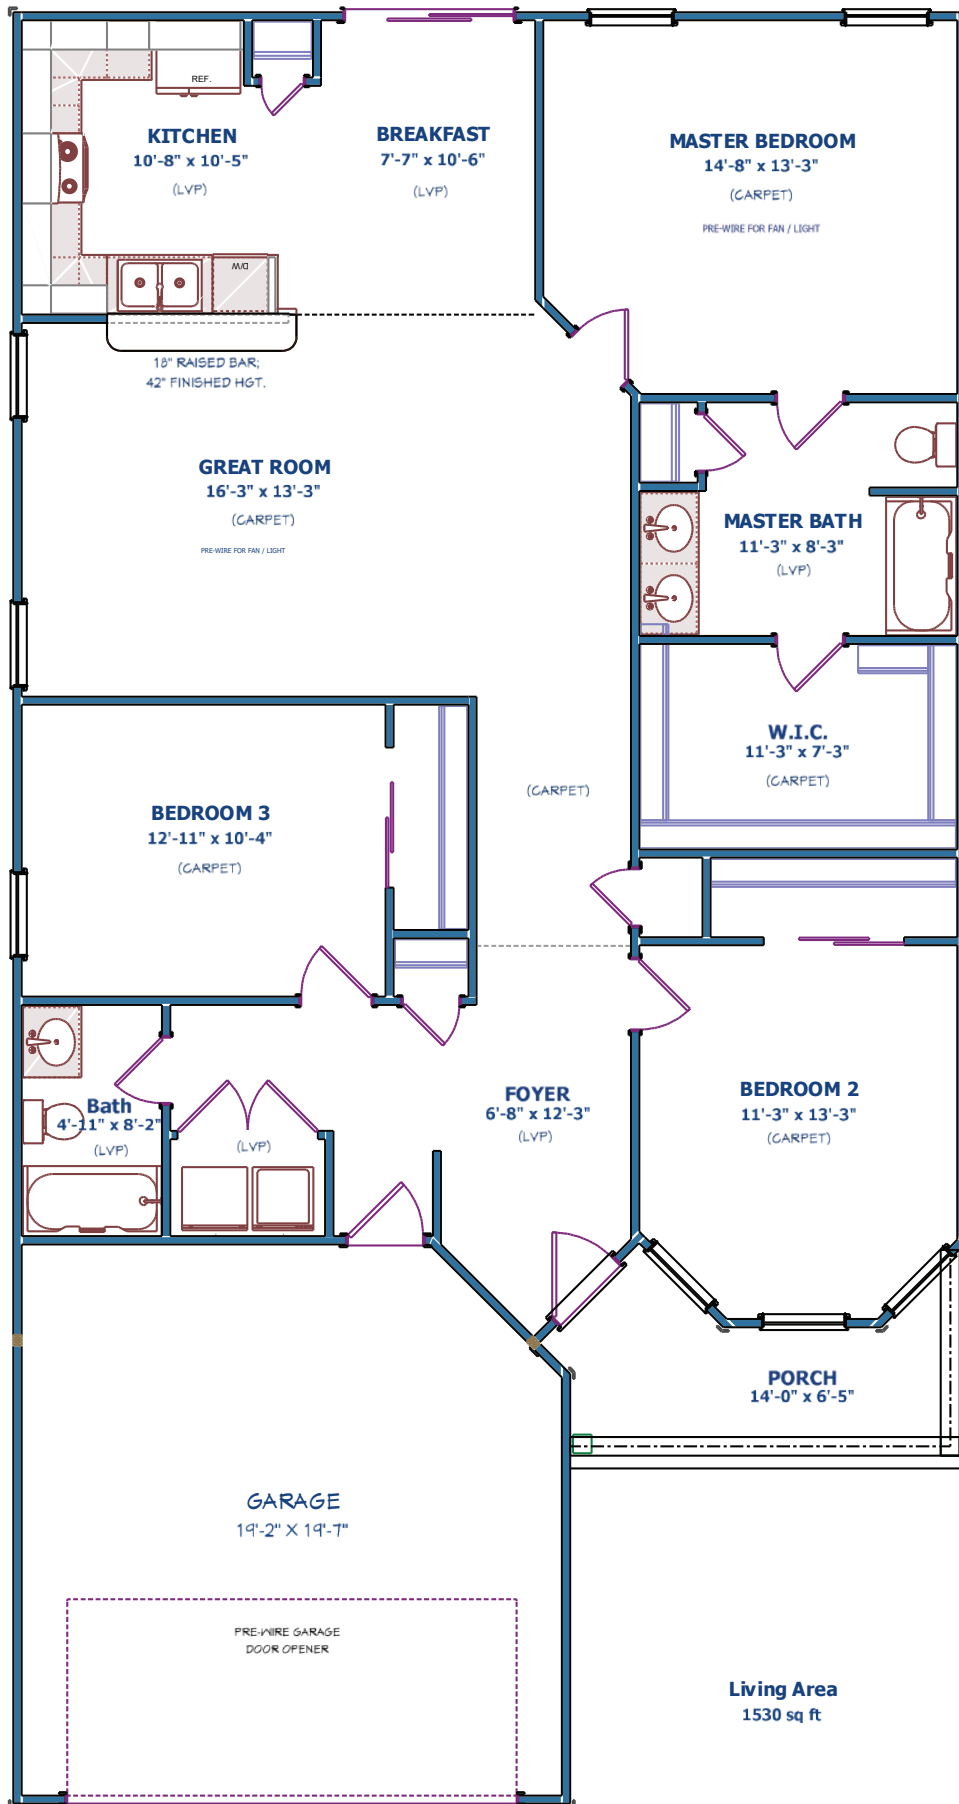

The Carolina Wren