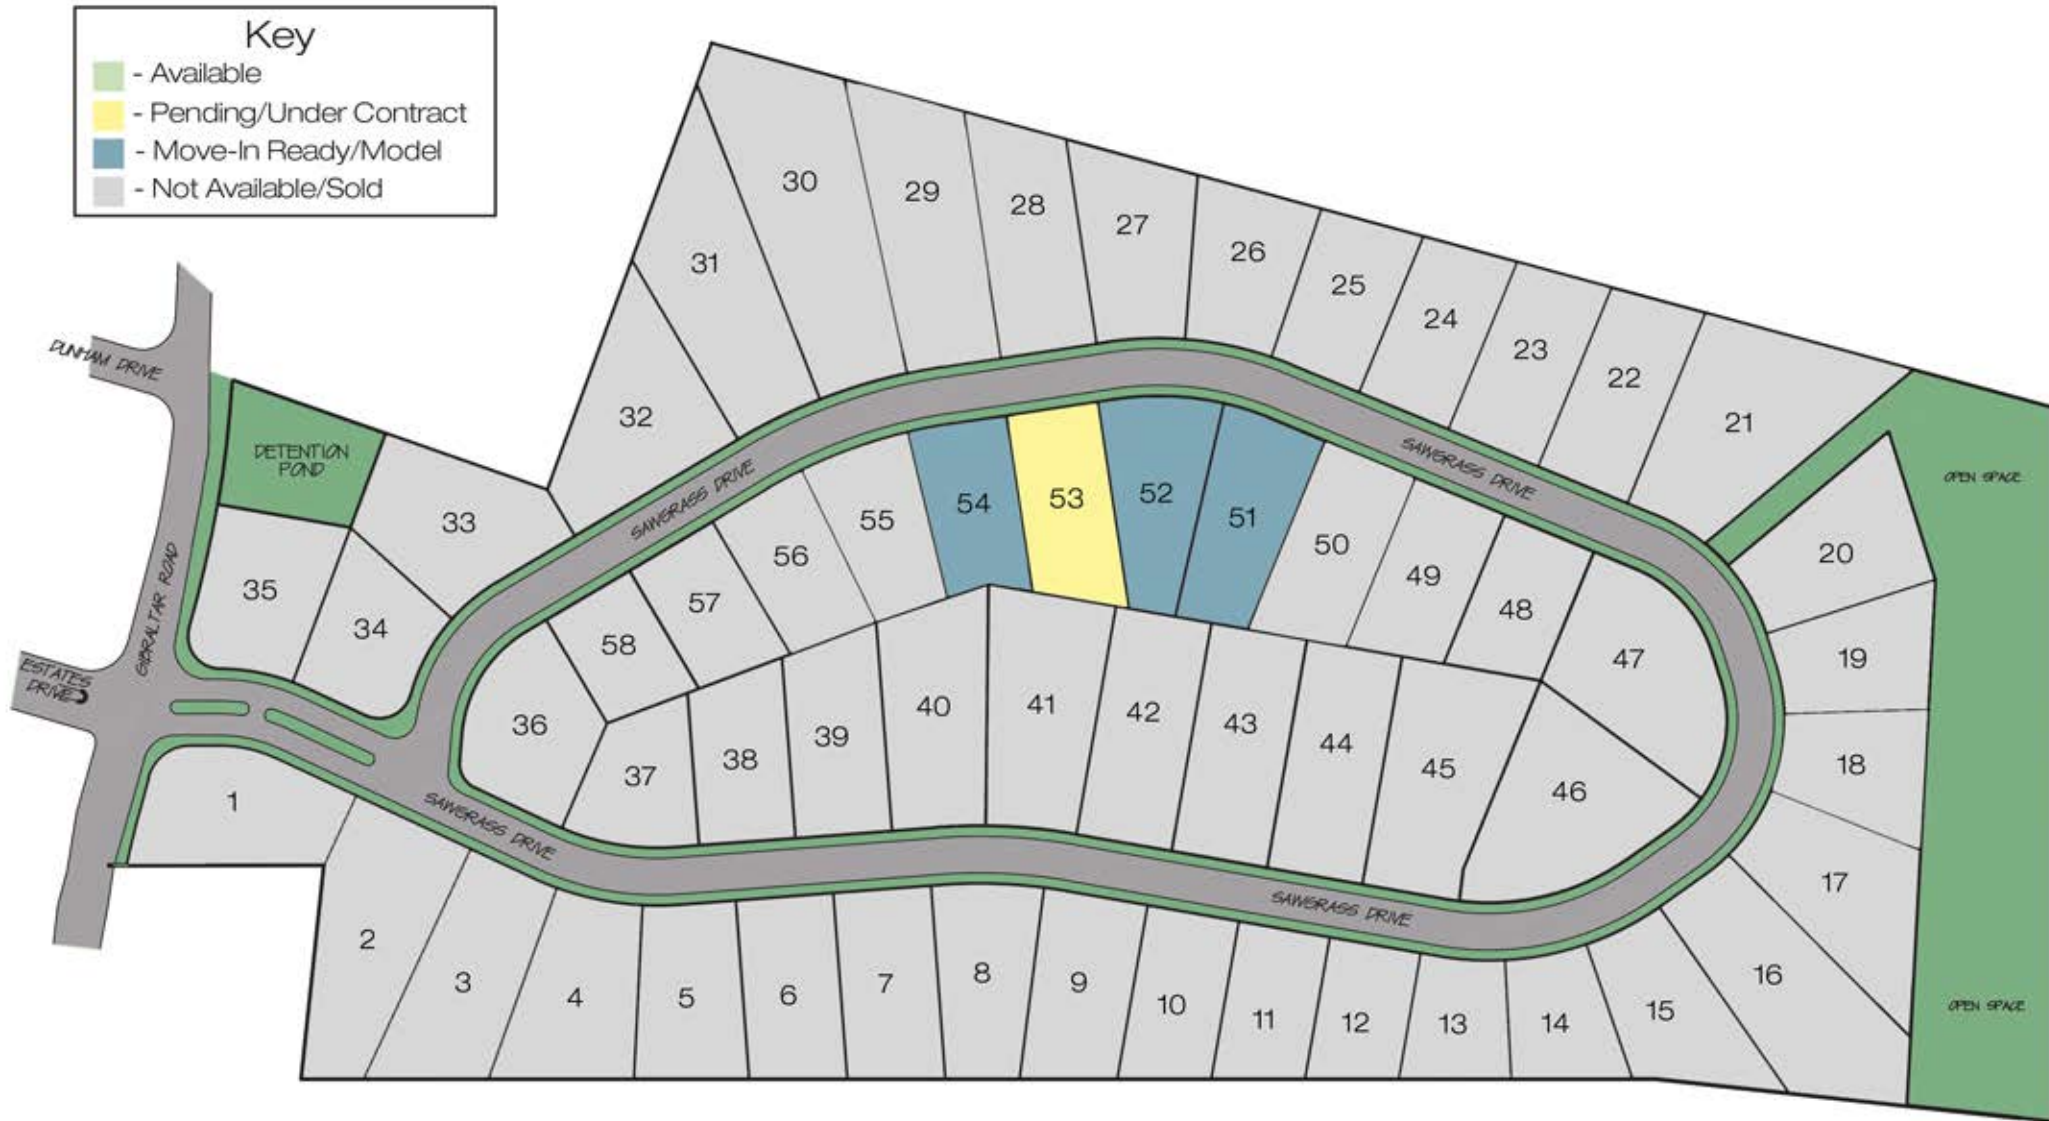

# Country Club Estates

A Single-Family Home Community

Address: 36 Sawgrass Drive, Reading, PA 19606

Please note the map is a drawing of the Community and is used for display purposes only. Subject to change without notification. Contact a Sales Representative for more information.