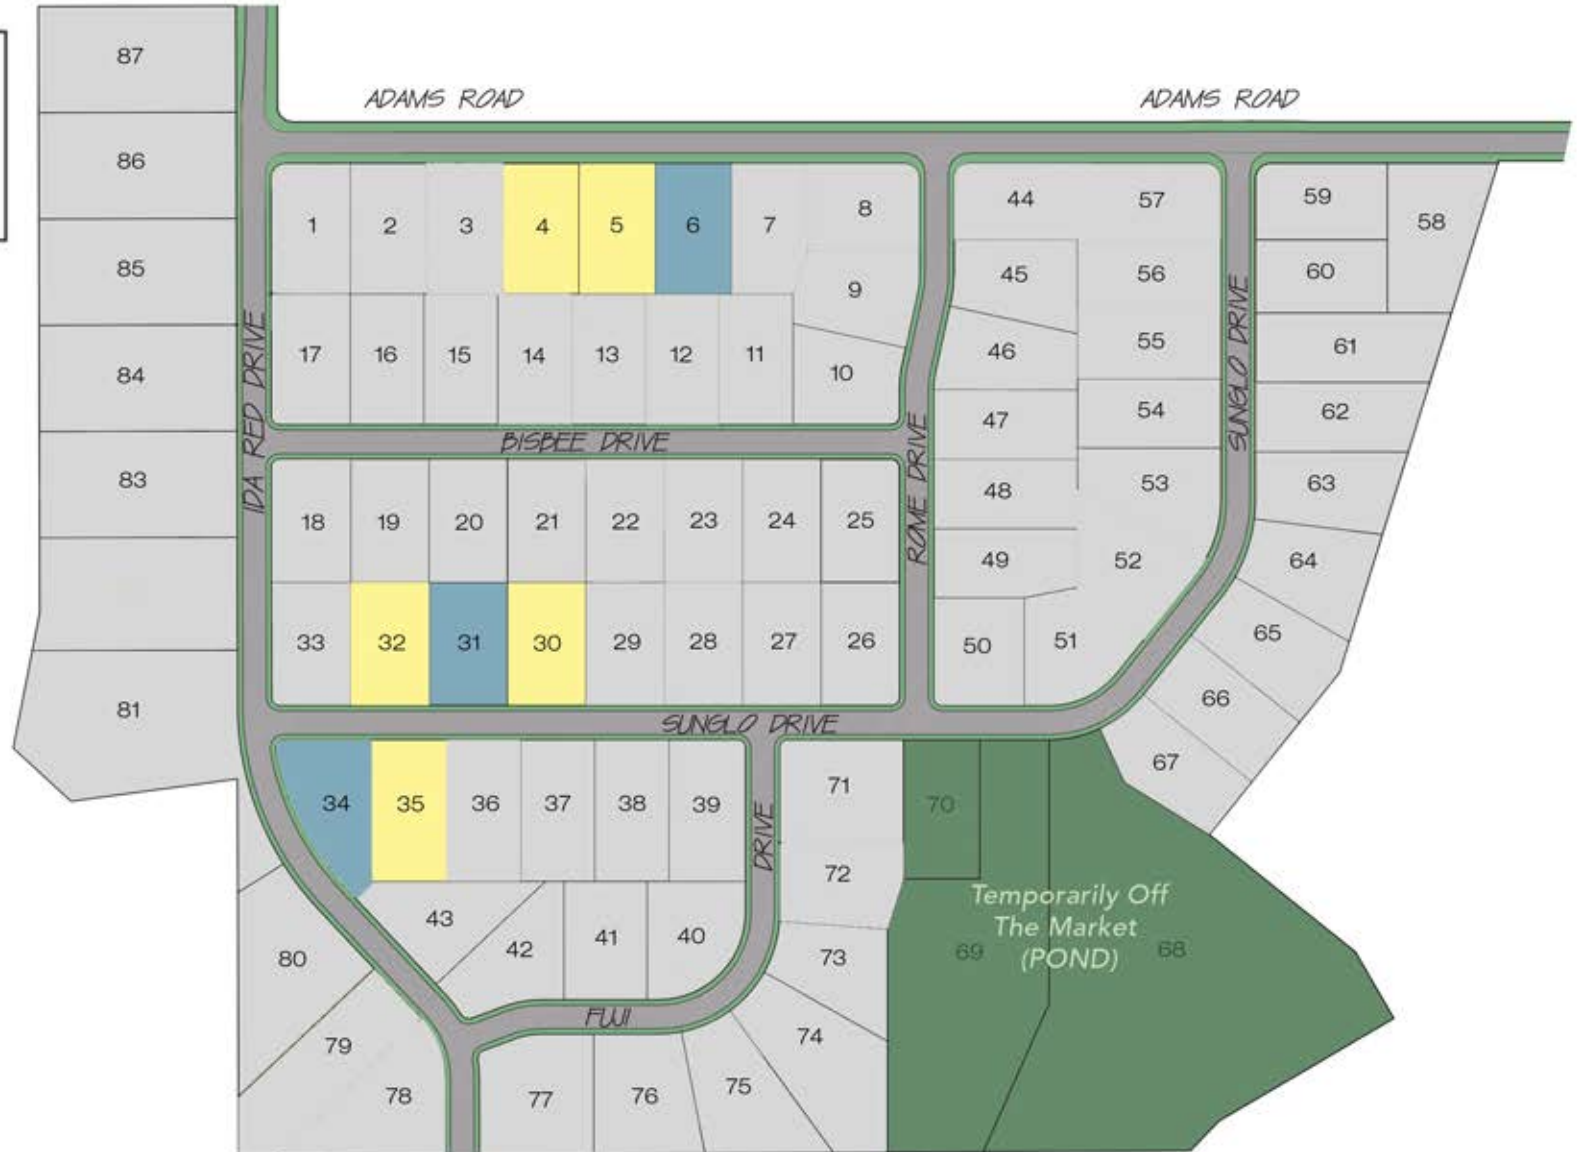

Harvest

A Single-Family Home Community

Address: 5 Adams Road, Leesport, PA 19533

Key

- Available
- Pending/Under Contract
- Move-In Ready/Model
- Not Available/Sold

Please note the map is a drawing of the Community and is used for display purposes only. Subject to change without notification. Contact a Sales Representative for more information.