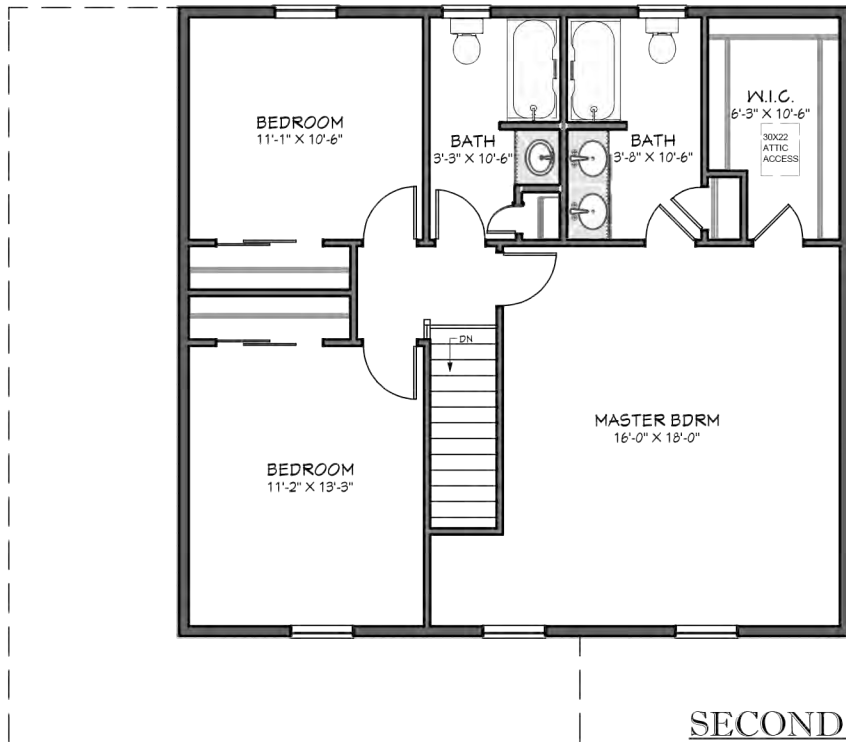

SECOND FLOOR PLAN
FORINO - THE ANDREW