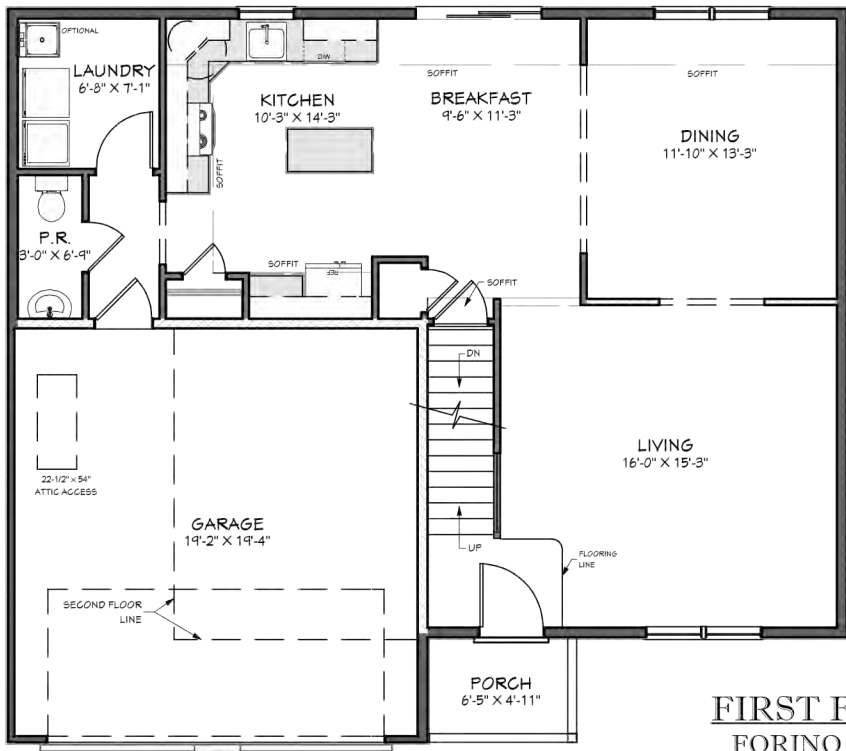

BUILDING CONFIDENCE. DELIVERING VALUE.

**FRONT ELEVATION**  
FORINO - ANDREW - TRADITIONAL  
8' FIRST FLOOR WALL HEIGHT  
1860 SQ. FT.

Elevations and landscaping are artist conceptions only.  
Blueprints and contracts take precedence over artwork.  
Room sizes are approximate and subject to field variations.

FOR ADDITIONAL INFORMATION VISIT:  
[WWW.FORINO.COM](http://WWW.FORINO.COM)

**FIRST FLOOR PLAN**  
FORINO - THE ANDREW

**SECOND FLOOR PLAN**  
FORINO - THE ANDREW