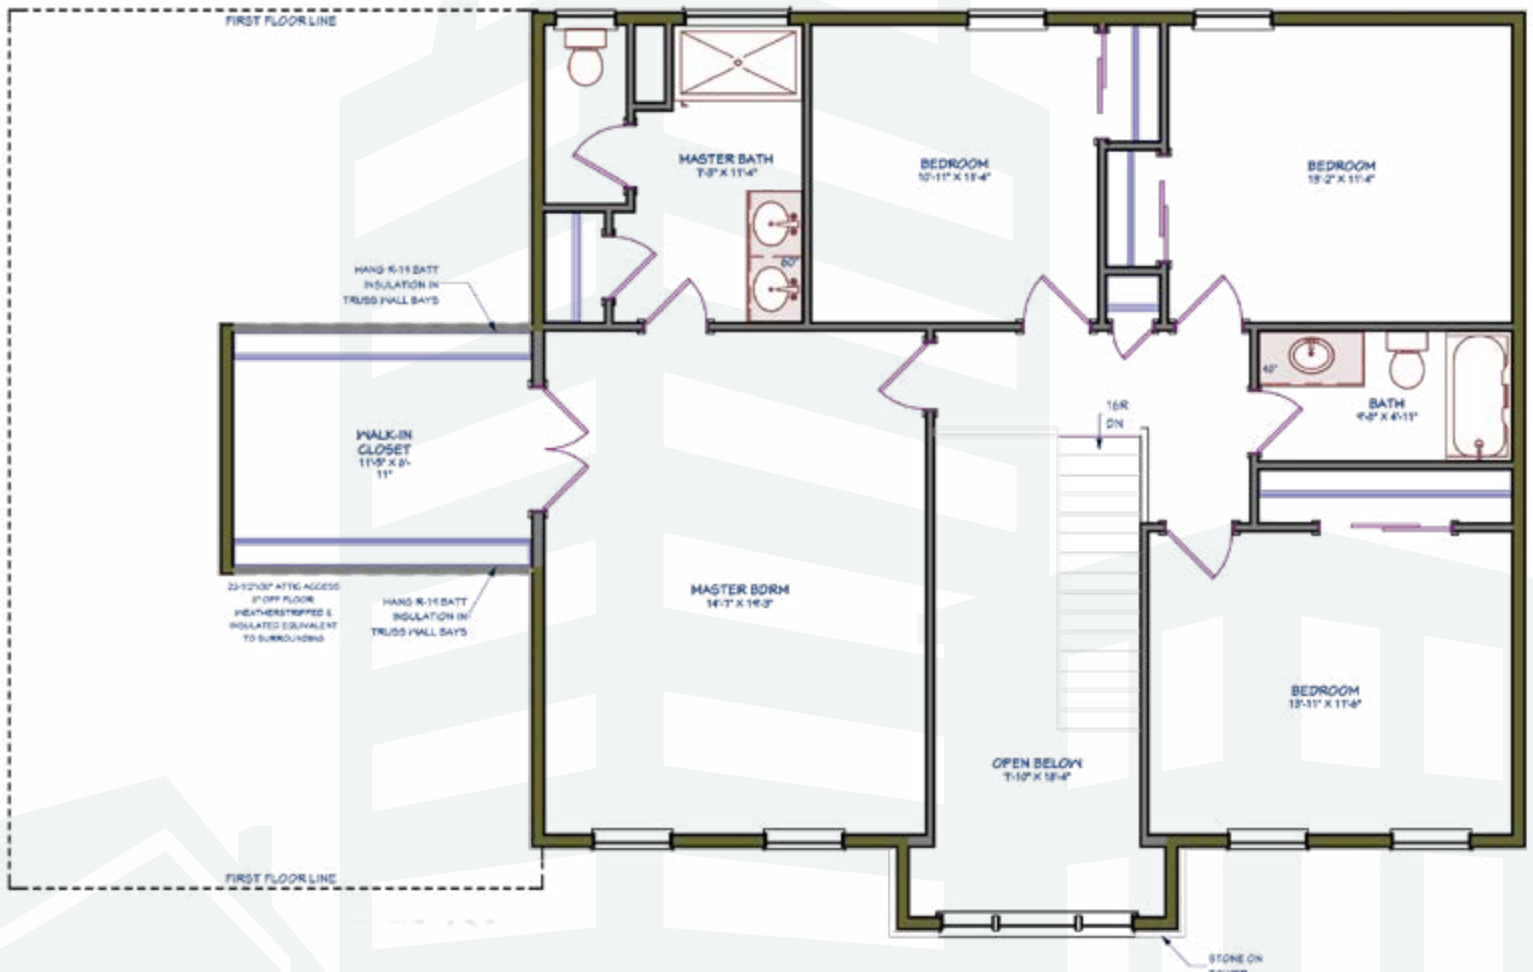

THE CELIA

4 Bedrooms
2.5 Bathrooms
2,959 Square Feet

Lifestyle

Traditional

THE CELIA

4 Bedrooms
2.5 Bathrooms
2,959 Square Feet

Second Floor