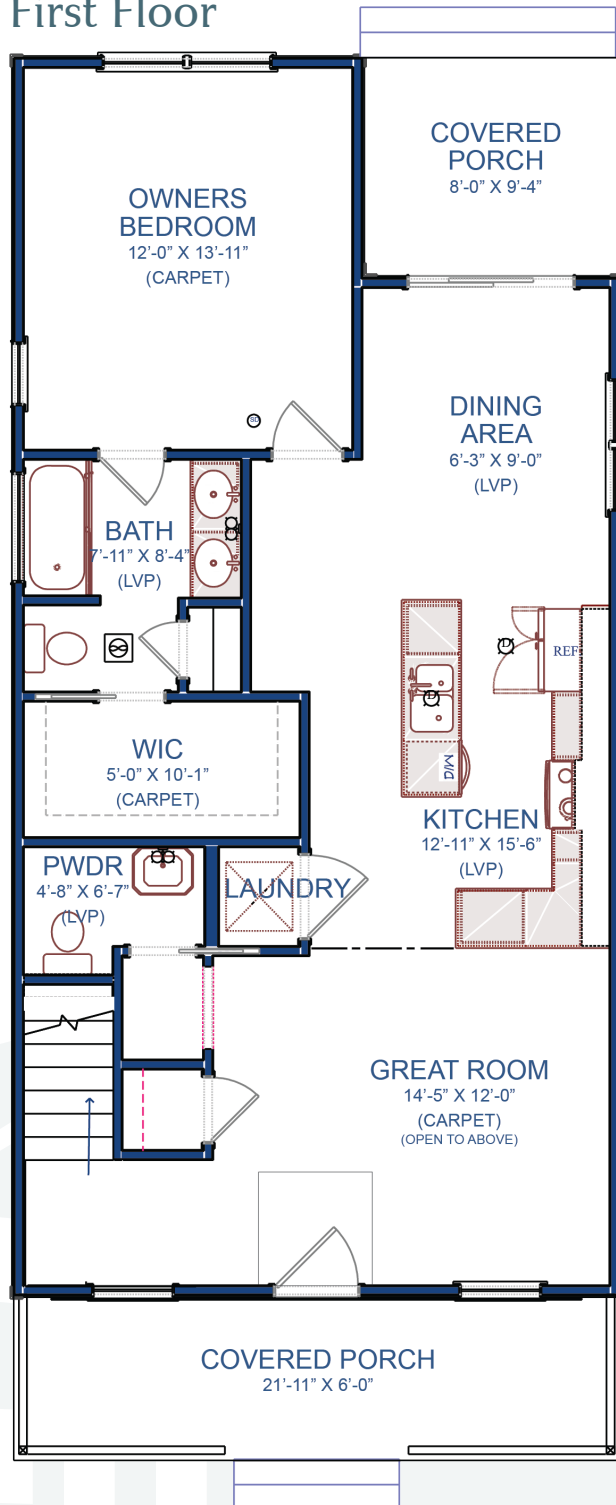

THE LOWCOUNTRY DOVE

3 Bedrooms
2.5 Bathrooms
1,638 Square Feet

BERKSHIRE HATHAWAY
HomeServices
Bay Street Realty Group

THE LOWCOUNTRY DOVE

3 Bedrooms
2.5 Bathrooms
1,638 Square Feet

First Floor

Second Floor