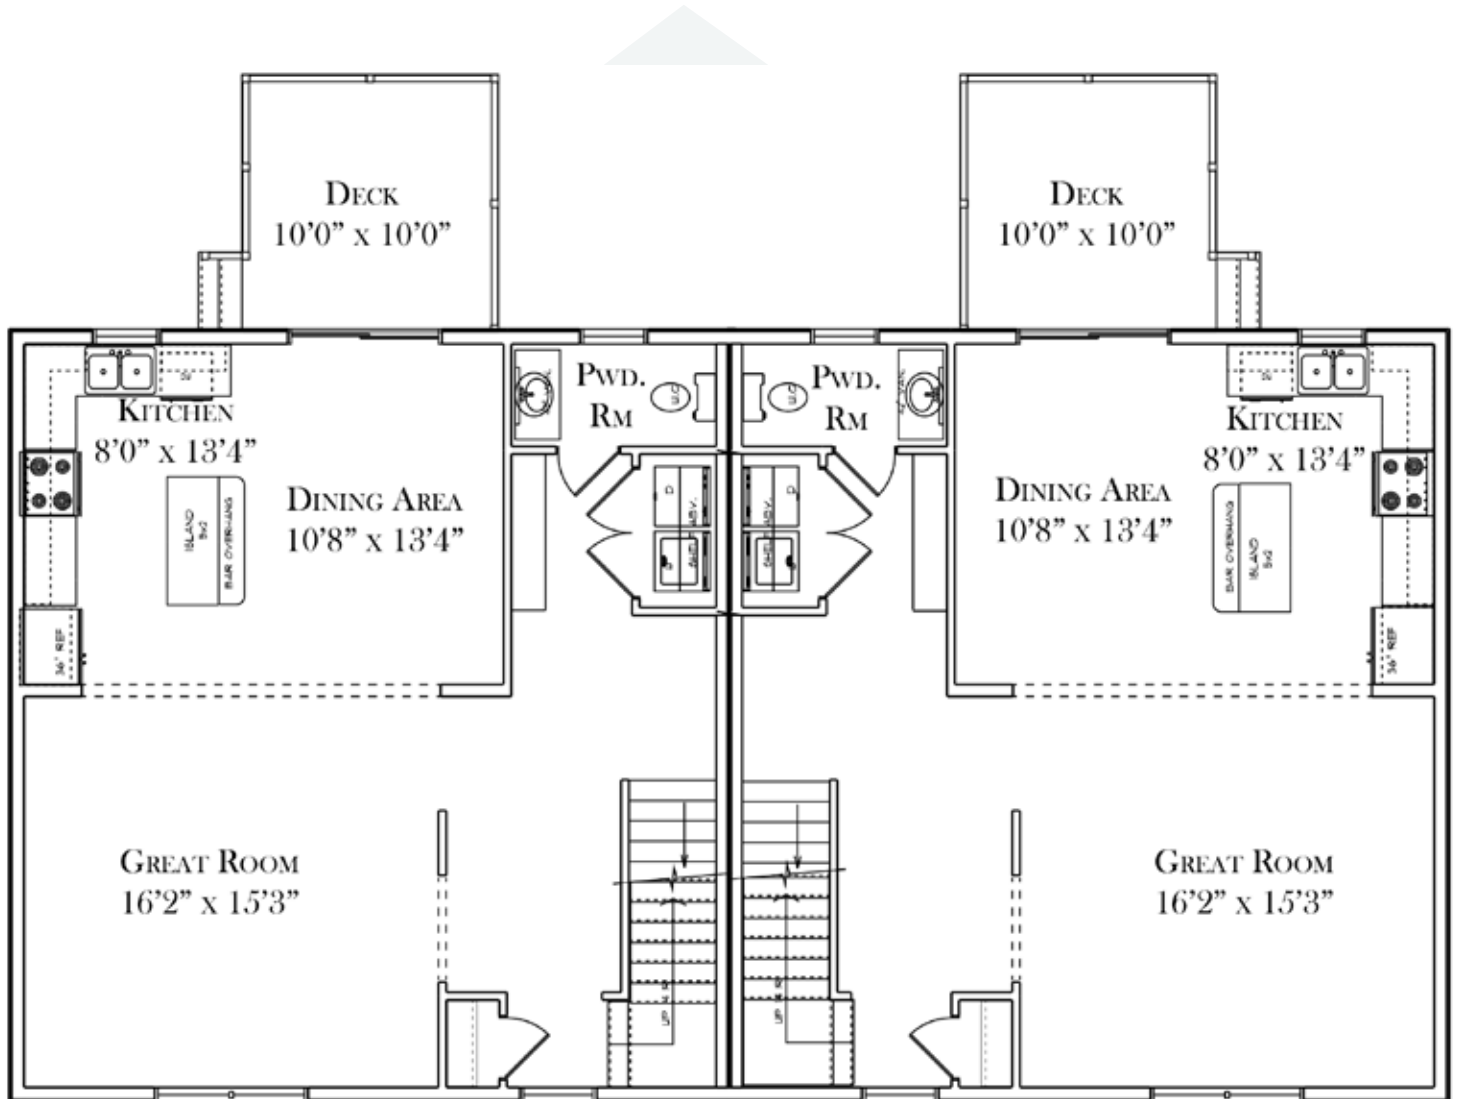

# THE PHOENIX

---

3 Bedrooms  
2.5 Bathrooms  
1,680 Square Feet

# THE PHOENIX

3 Bedrooms  
2.5 Bathrooms  
1,680 Square Feet

First Floor

# THE PHOENIX

3 Bedrooms  
2.5 Bathrooms  
1,680 Square Feet

Second Floor