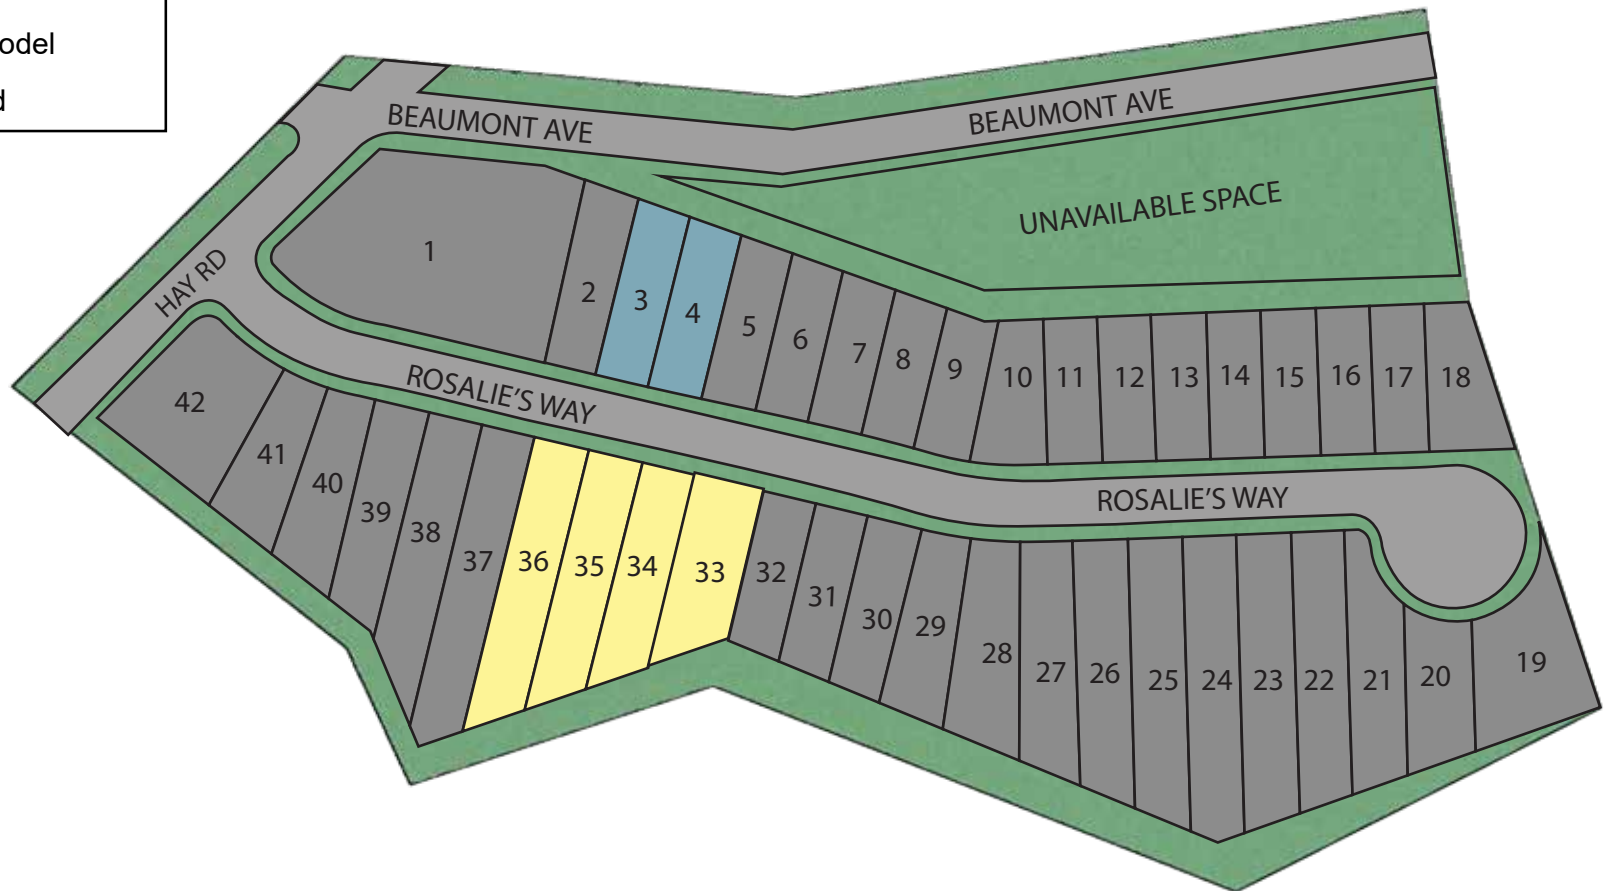

KEY

- Available
- Pending/Under Contract
- Move-in Ready/Model
- Not Available/Sold

Please note the map is a drawing of the Community and is used for display purposes only. Subject to Change without notification. Contact a Sales Representative for more information.