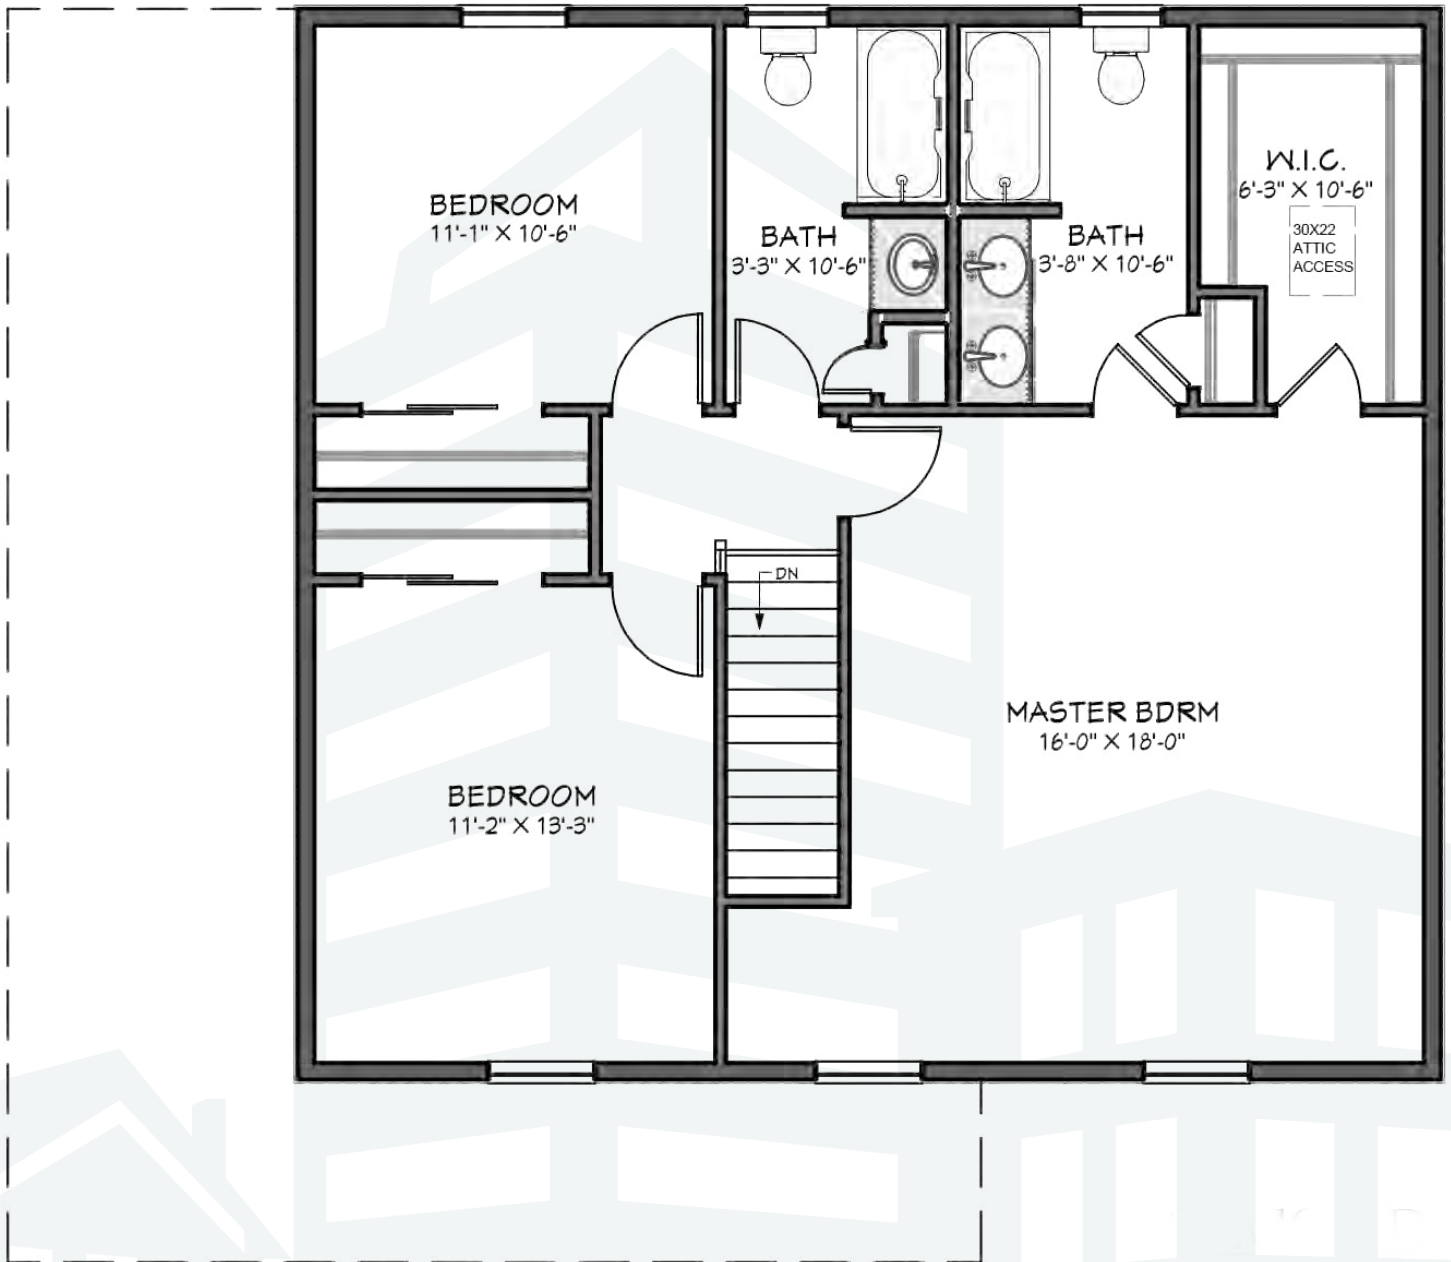

THE ANDREW

3 Bedrooms
2.5 Bathrooms
1,860 Square Feet

THE ANDREW

3 Bedrooms
2.5 Bathrooms
1,860 Square Feet

First Floor

THE ANDREW

3 Bedrooms
2.5 Bathrooms
1,860 Square Feet

Second Floor