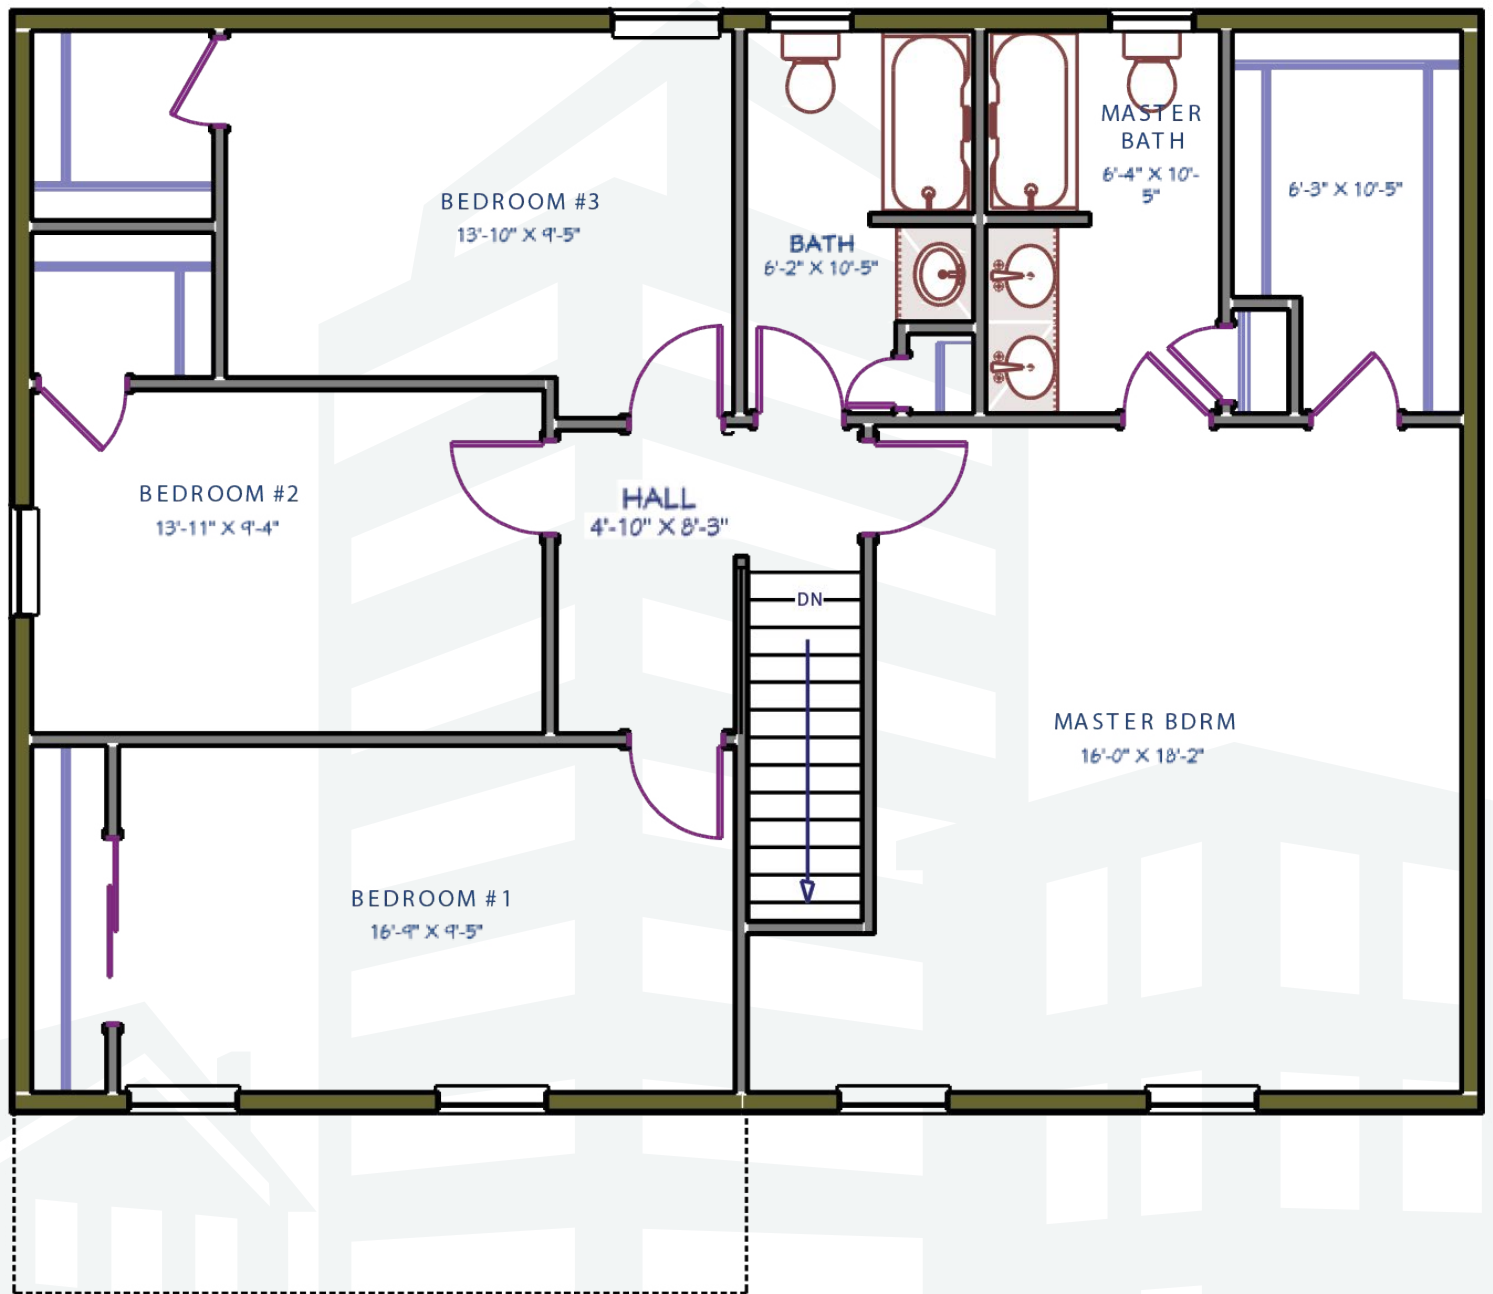

# THE ANDREW II

---

4 Bedrooms  
2.5 Bathrooms  
2,071 Square Feet

# THE ANDREW II

4 Bedrooms  
2.5 Bathrooms  
2,071 Square Feet

First Floor

# THE ANDREW II

---

4 Bedrooms  
2.5 Bathrooms  
2,071 Square Feet

Second Floor