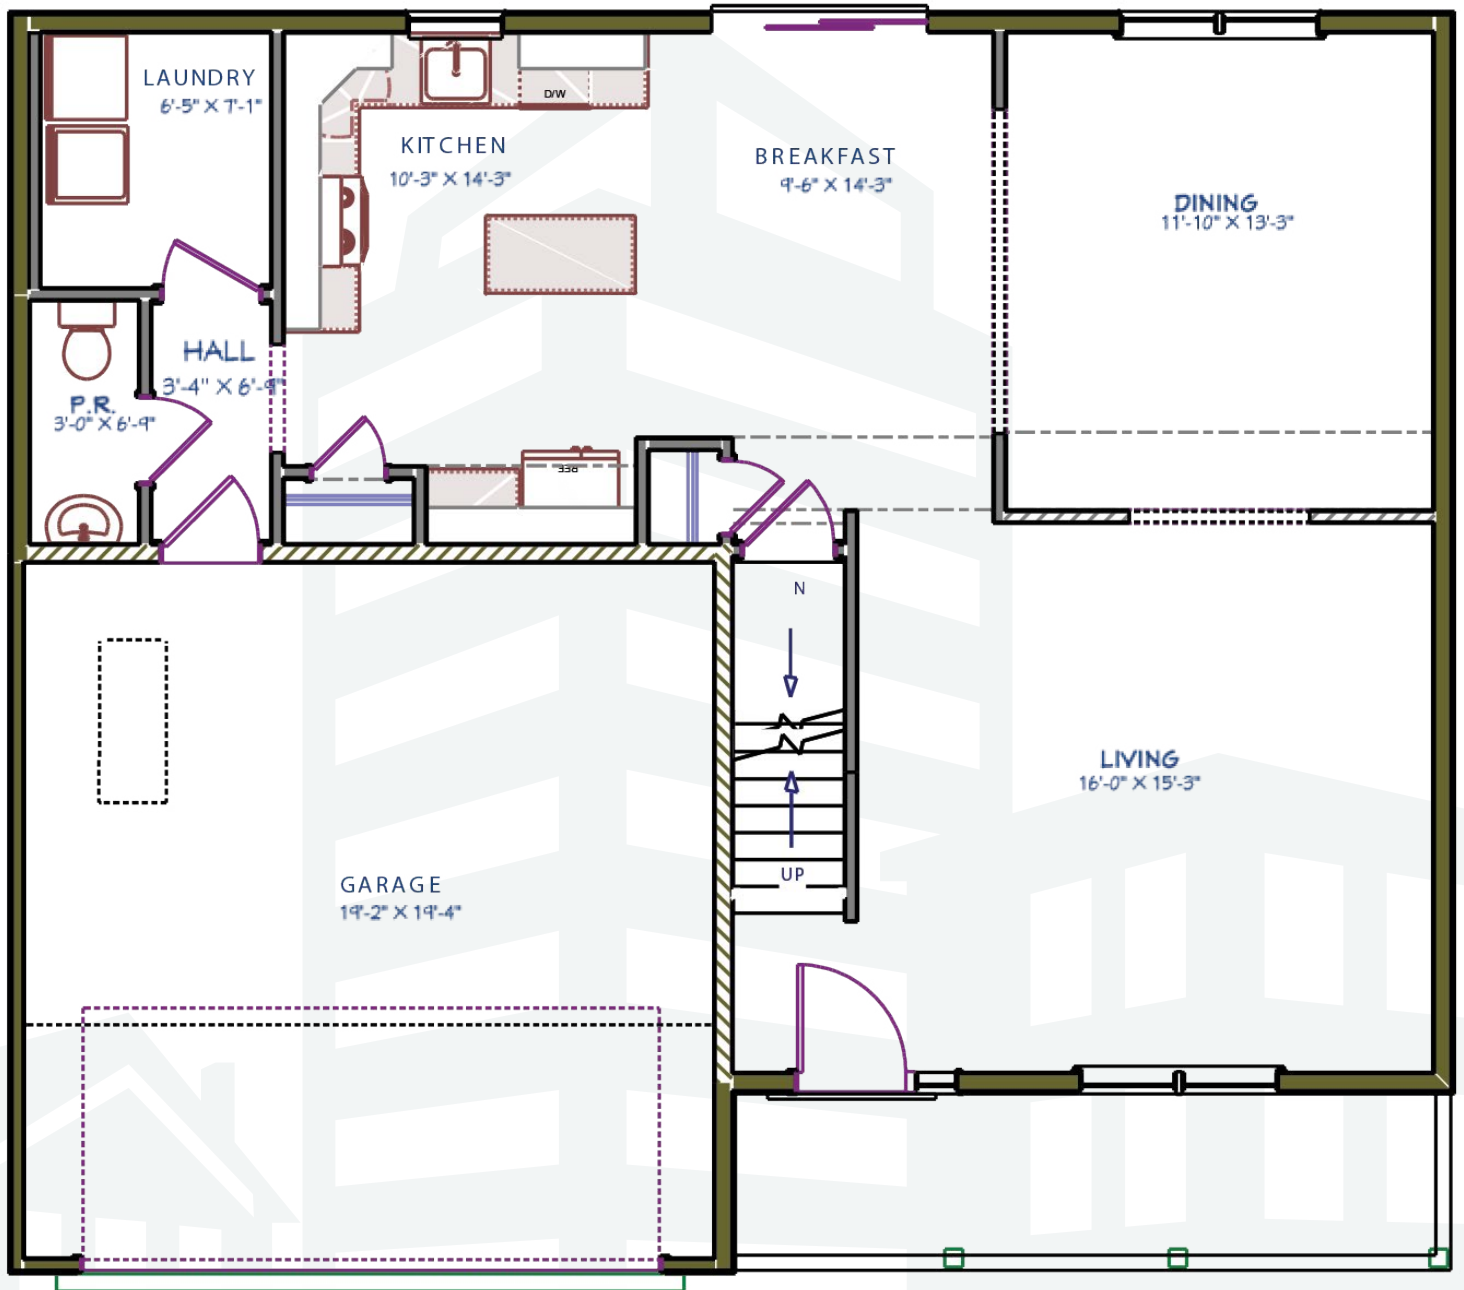

# THE ANDREW II

---

4 Bedrooms  
2.5 Bathrooms  
2,071 Square Feet

# THE ANDREW II

4 Bedrooms  
2.5 Bathrooms  
2,071 Square Feet

First Floor

# THE ANDREW II

---

4 Bedrooms  
2.5 Bathrooms  
2,071 Square Feet

Second Floor